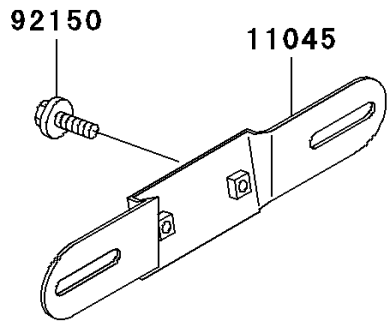

# 2001 Ninja® ZX™-12R PARTS DIAGRAM

Taillight(s)

F2720

### Taillight(s)

ITEM NAME	PART NUMBER	QUANTITY
BRACKET,LICENSE (Ref # 11045)	11045-1387	1
SOCKET-ASSY,TAIL LAMP (Ref # 23008)	23008-1364	1
LAMP-TAIL (Ref # 23025)	23025-1290	1
NUT,FLANGED,6MM (Ref # 92015)	92015-1367	3
WASHER,6.5X20X1.6 (Ref # 92022)	92022-1557	3
COLLAR,6.8X10X12 (Ref # 92027)	92027-162	3
BULB,12V 21/5W (Ref # 92069)	92069-063	2
BOLT,6X16 (Ref # 92150)	92150-1909	2
DAMPER (Ref # 92160)	92160-1162	3