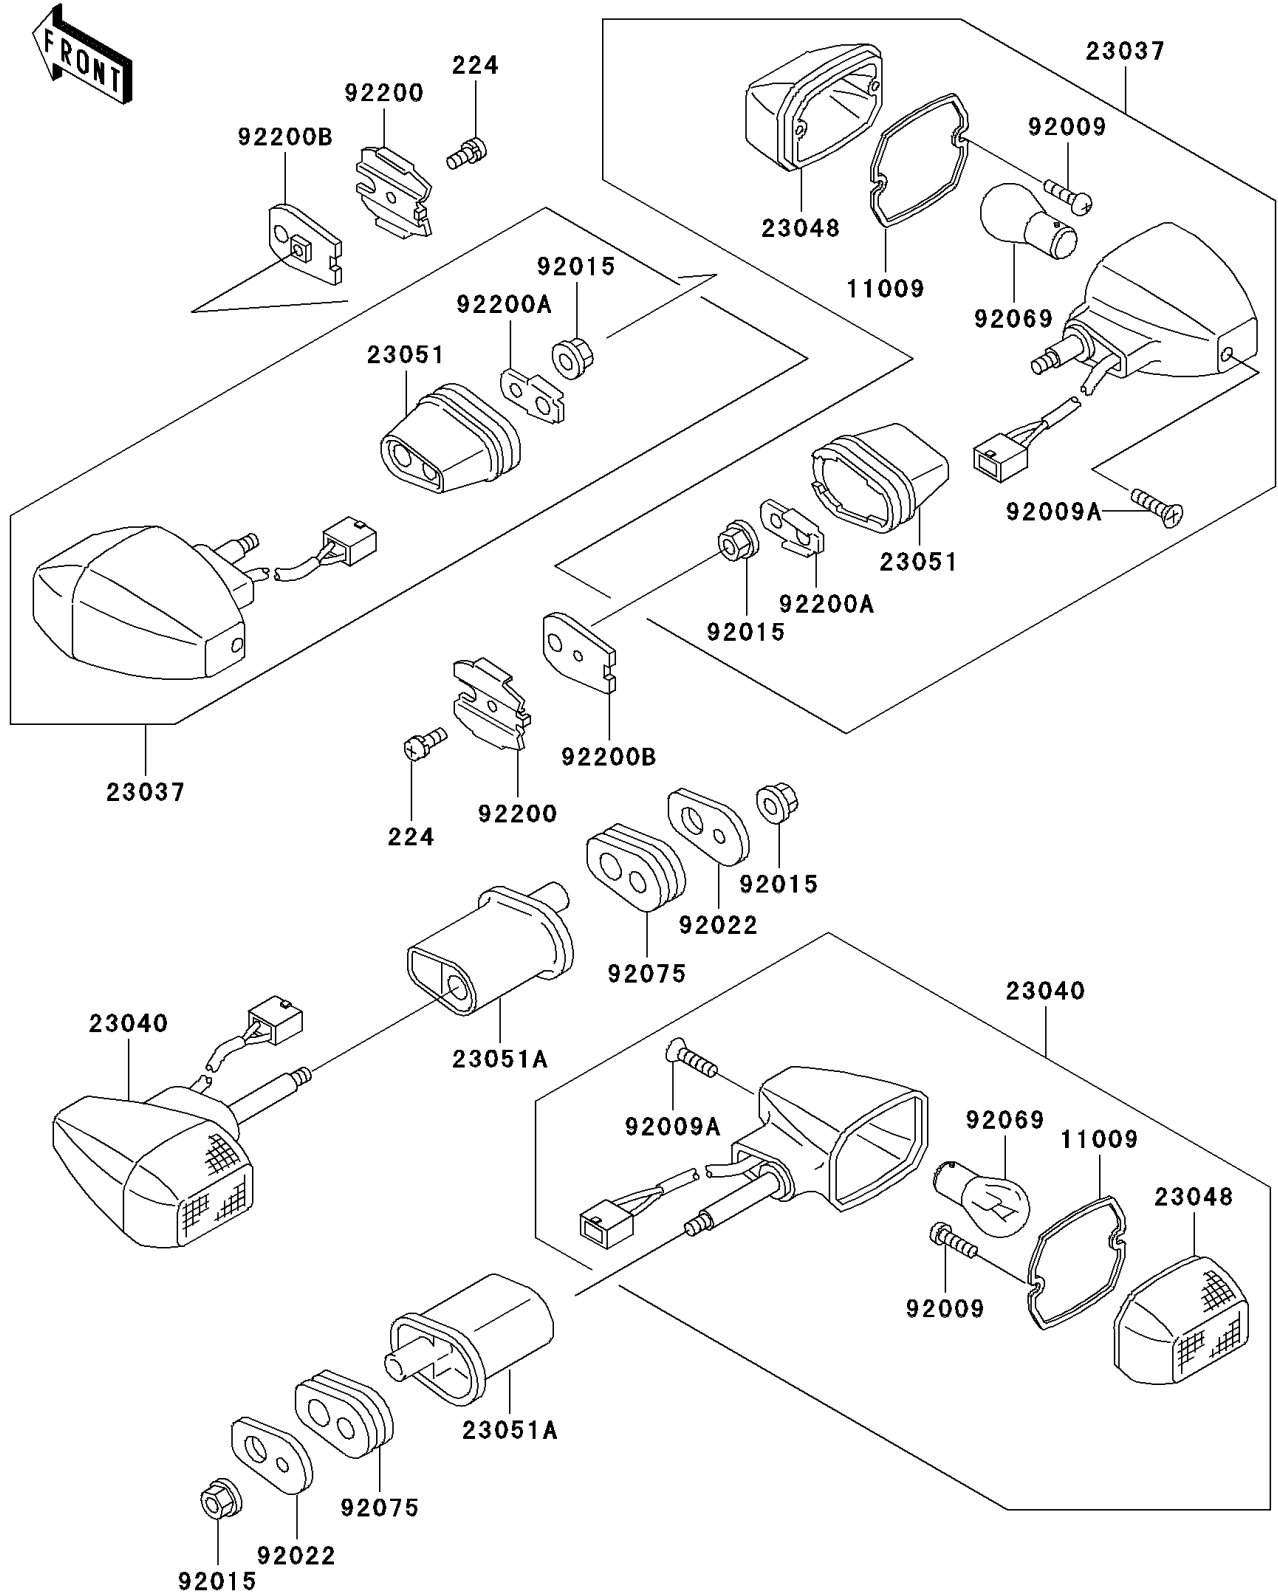

2001 Ninja® ZX™-12R PARTS DIAGRAM

Turn Signals

F2730

2001 Ninja® ZX™-12R PARTS LIST

Turn Signals

ITEM NAME	PART NUMBER	QUANTITY
SCREW-PAN-WP-CROS,4X8 (Ref # 224)	224C0408	2
GASKET,SIGNAL LAMP (Ref # 11009)	11009-1402	4
LAMP-ASSY-SIGNAL,FR (Ref # 23037)	23037-1393	2
LAMP-SIGNAL,RR (Ref # 23040)	23040-1285	2
LENS-SIGNAL LAMP (Ref # 23048)	23048-1054	4
BRACKET-SIGNAL LAMP,FR (Ref # 23051)	23051-1207	2
BRACKET-SIGNAL LAMP (Ref # 23051A)	23051-1248	2
SCREW,TAPPING,3X16 (Ref # 92009)	92009-1115	8
SCREW,TAPPING,4X20 (Ref # 92009A)	92009-1304	4
NUT,FLANGED,6MM (Ref # 92015)	92015-1367	4
WASHER,SIGNAL LAMP (Ref # 92022)	92022-1672	2
BULB,12V 32CP(23W) (Ref # 92069)	92069-055	4
DAMPER,SIGNAL LAMP (Ref # 92075)	92075-1698	2
WASHER,SIGNAL LAMP (Ref # 92200)	92200-1016	2
WASHER (Ref # 92200A)	92200-1021	2
WASHER,SIGNAL LAMP (Ref # 92200B)	92200-1520	2