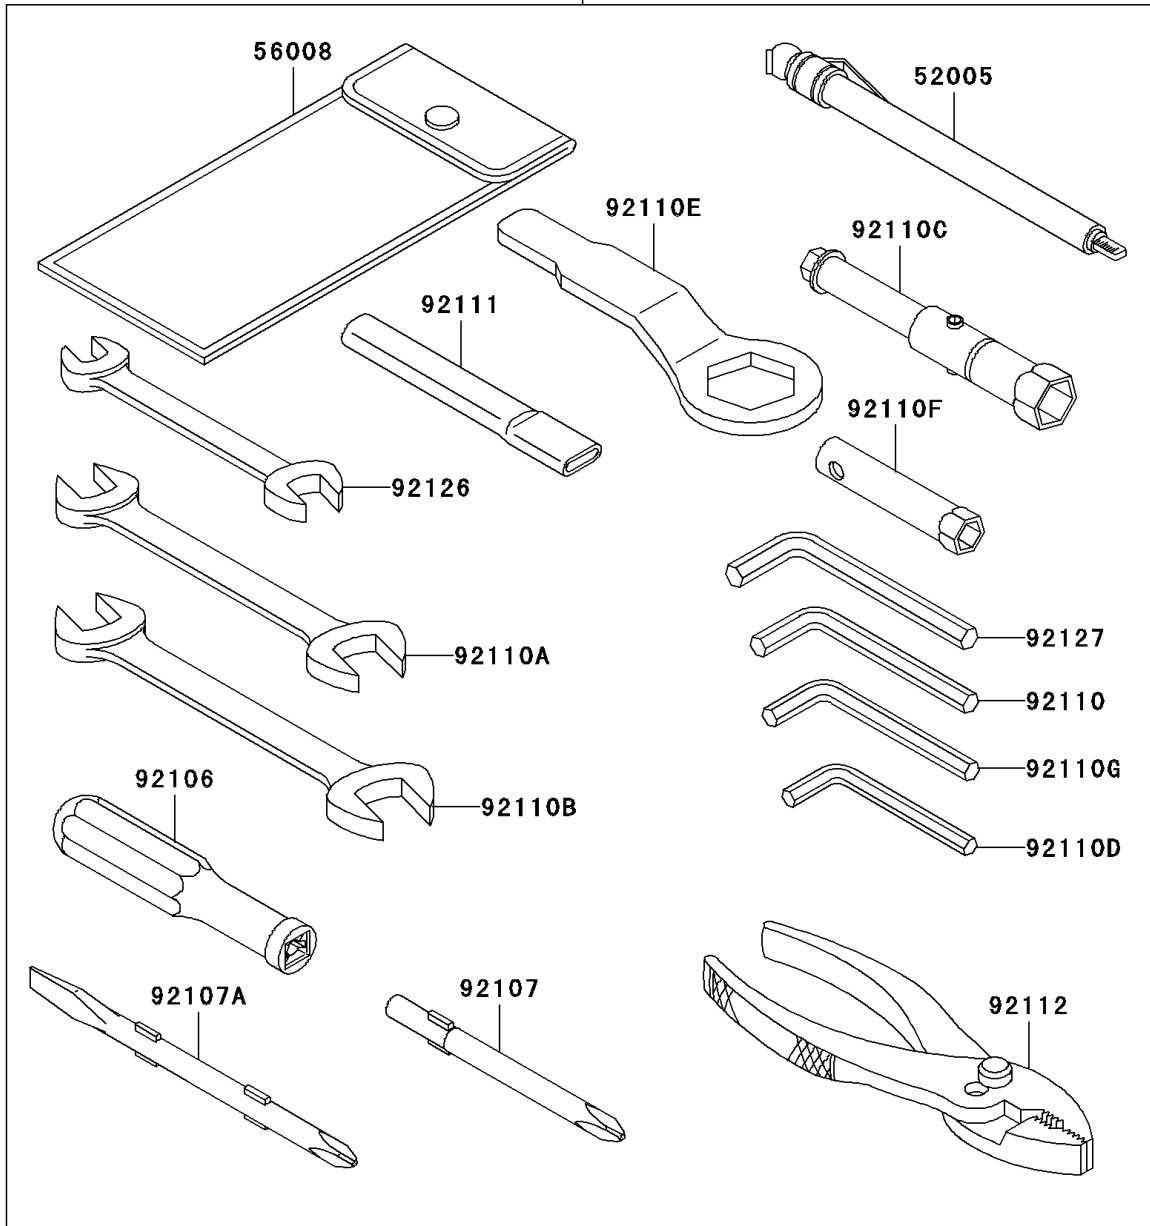

2001 Ninja® ZX™-12R PARTS DIAGRAM

Owner's Tools

56007

F2810

2001 Ninja® ZX™-12R PARTS LIST

Owner's Tools

ITEM NAME	PART NUMBER	QUANTITY
GAUGE,AIR,350KPA/50PSI (Ref # 52005)	52005-1142	1
TOOL-KIT (Ref # 56007)	56007-1427	1
BAG,TOOL (Ref # 56008)	56008-006	1
THREE BOND TB1211,HT/RS,WHITE (Ref # 56019A)	56019-120	1
GASKET-LIQUID,TUBE,100G,BLACK (Ref # 92104)	92104-1003	1
GASKET-LIQUID (Ref # 92104A)	92104-1066	AR
GRIP-SCREW DRIVER (Ref # 92106)	92106-1001	1
TOOL-DRIVER,#3PHILLIPS (Ref # 92107)	92107-1002	1
TOOL-DRIVER,#2PHILLIPS&SLOT (Ref # 92107A)	92107-1052	1
TOOL-WRENCH,ALLEN,5MM (Ref # 92110)	92110-1015	1
TOOL-WRENCH,OPEN END,10X12 (Ref # 92110A)	92110-1038	1
TOOL-WRENCH,OPEN END,14X17 (Ref # 92110B)	92110-1045	1
TOOL-WRENCH,BOX,16MM (Ref # 92110C)	92110-1132	1
TOOL-WRENCH,ALLEN,3MM (Ref # 92110D)	92110-1140	1
TOOL-WRENCH,BOX END,32MM (Ref # 92110E)	92110-1161	1
TOOL-WRENCH,BOX,8MM (Ref # 92110F)	92110-1174	1
TOOL-WRENCH,ALLEN,4MM (Ref # 92110G)	92110-3703	1
TOOL-BAR,BOX END WRENCH (Ref # 92111)	92111-1051	1
TOOL-PLIERS (Ref # 92112)	92112-003	1
TOOL-WRENCH,OPEN END,8X10 (Ref # 92126)	92126-001	1
TOOL-WRENCH,ALLEN,6MM (Ref # 92127)	92127-003	1