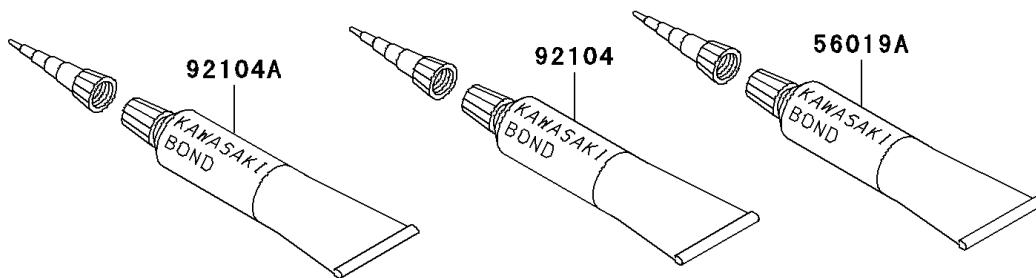

2001 Ninja® ZX™-12R PARTS DIAGRAM

Owner's Tools

56007

F2810

2001 Ninja® ZX™-12R PARTS LIST

Owner's Tools

ITEM NAME	PART NUMBER	QUANTITY
GAUGE,AIR,350KPA/50PSI (Ref # 52005)	52005-1142	1
TOOL-KIT (Ref # 56007)	56007-1427	1
BAG,TOOL (Ref # 56008)	56008-006	1
THREE BOND TB1211,HT/RS,WHITE (Ref # 56019A)	56019-120	1
GASKET-LIQUID,TUBE,100G,BLACK (Ref # 92104)	92104-1003	1
GASKET-LIQUID (Ref # 92104A)	92104-1066	AR
GRIP-SCREW DRIVER (Ref # 92106)	92106-1001	1
TOOL-DRIVER,#3PHILLIPS (Ref # 92107)	92107-1002	1
TOOL-DRIVER,#2PHILLIPS&SLOT (Ref # 92107A)	92107-1052	1
TOOL-WRENCH,ALLEN,5MM (Ref # 92110)	92110-1015	1
TOOL-WRENCH,OPEN END,10X12 (Ref # 92110A)	92110-1038	1
TOOL-WRENCH,OPEN END,14X17 (Ref # 92110B)	92110-1045	1
TOOL-WRENCH,BOX,16MM (Ref # 92110C)	92110-1132	1
TOOL-WRENCH,ALLEN,3MM (Ref # 92110D)	92110-1140	1
TOOL-WRENCH,BOX END,32MM (Ref # 92110E)	92110-1161	1
TOOL-WRENCH,BOX,8MM (Ref # 92110F)	92110-1174	1
TOOL-WRENCH,ALLEN,4MM (Ref # 92110G)	92110-3703	1
TOOL-BAR,BOX END WRENCH (Ref # 92111)	92111-1051	1
TOOL-PLIERS (Ref # 92112)	92112-003	1
TOOL-WRENCH,OPEN END,8X10 (Ref # 92126)	92126-001	1
TOOL-WRENCH,ALLEN,6MM (Ref # 92127)	92127-003	1