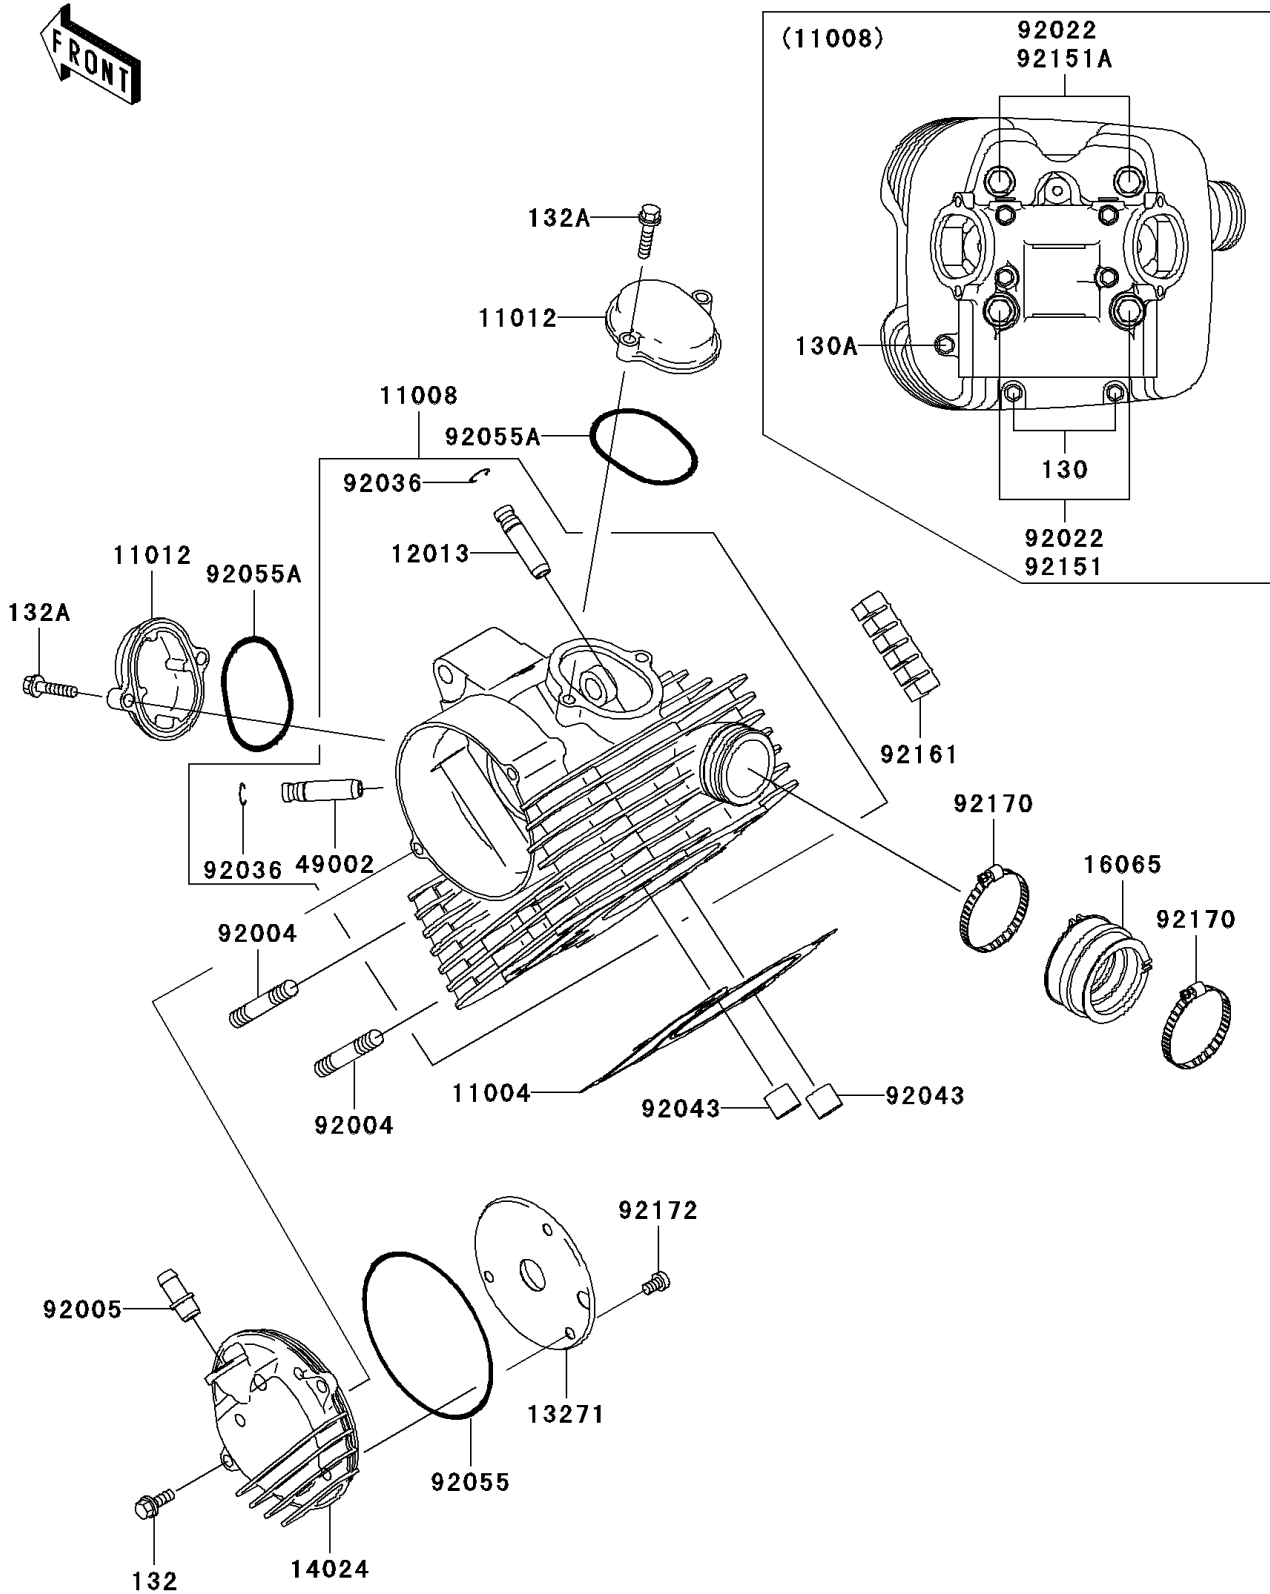

2005 Prairie 360 4X4 Hardwoods Green HD PARTS DIAGRAM

Cylinder Head

E1111

2005 Prairie 360 4X4 Hardwoods Green HD PARTS LIST

Cylinder Head

ITEM NAME	PART NUMBER	QUANTITY
BOLT-FLANGED,6X25 (Ref # 130)	130Z06130	2
BOLT-FLANGED (Ref # 130A)	130Z0690	1
BOLT-FLANGED-SMALL (Ref # 132)	132Y0616	2
BOLT-FLANGED-SMALL (Ref # 132A)	132Y0625	4
GASKET-HEAD (Ref # 11004)	11004-1379	1
HEAD-COMP-CYLINDER (Ref # 11008)	11008-1415	1
CAP,ROCKER ARM (Ref # 11012)	11012-1486	2
GUIDE-VALVE,INTAKE (Ref # 12013)	12013-009	1
PLATE,SPROCKET (Ref # 13271)	13271-1863	1
COVER,CAMSHAFT (Ref # 14024)	14024-1060	1
HOLDER-CARBURETOR (Ref # 16065)	16065-1379	1
GUIDE-VALVE,EXHAUST (Ref # 49002)	49002-1002	1
STUD,8X22 (Ref # 92004)	92004-1217	2
FITTING,BREATHER PIPE (Ref # 92005)	92005-1124	1
WASHER,11.5X20.5X1.6 (Ref # 92022)	92022-1720	4
RING-SNAP,VALVE GUIDE (Ref # 92036)	92036-023	2
PIN,13X16X14 (Ref # 92043)	92043-1608	2
RING-O,99MM (Ref # 92055)	92055-107	1
RING-O,53.5X2.6 (Ref # 92055A)	92055-112	2
BOLT,M11X245 (Ref # 92151)	92151-1961	2
BOLT,M11X220 (Ref # 92151A)	92151-1962	2
DAMPER,CYLINDER (Ref # 92161)	92161-1312	4
CLAMP (Ref # 92170)	92170-1674	2
SCREW,6X10 (Ref # 92172)	92172-1076	3