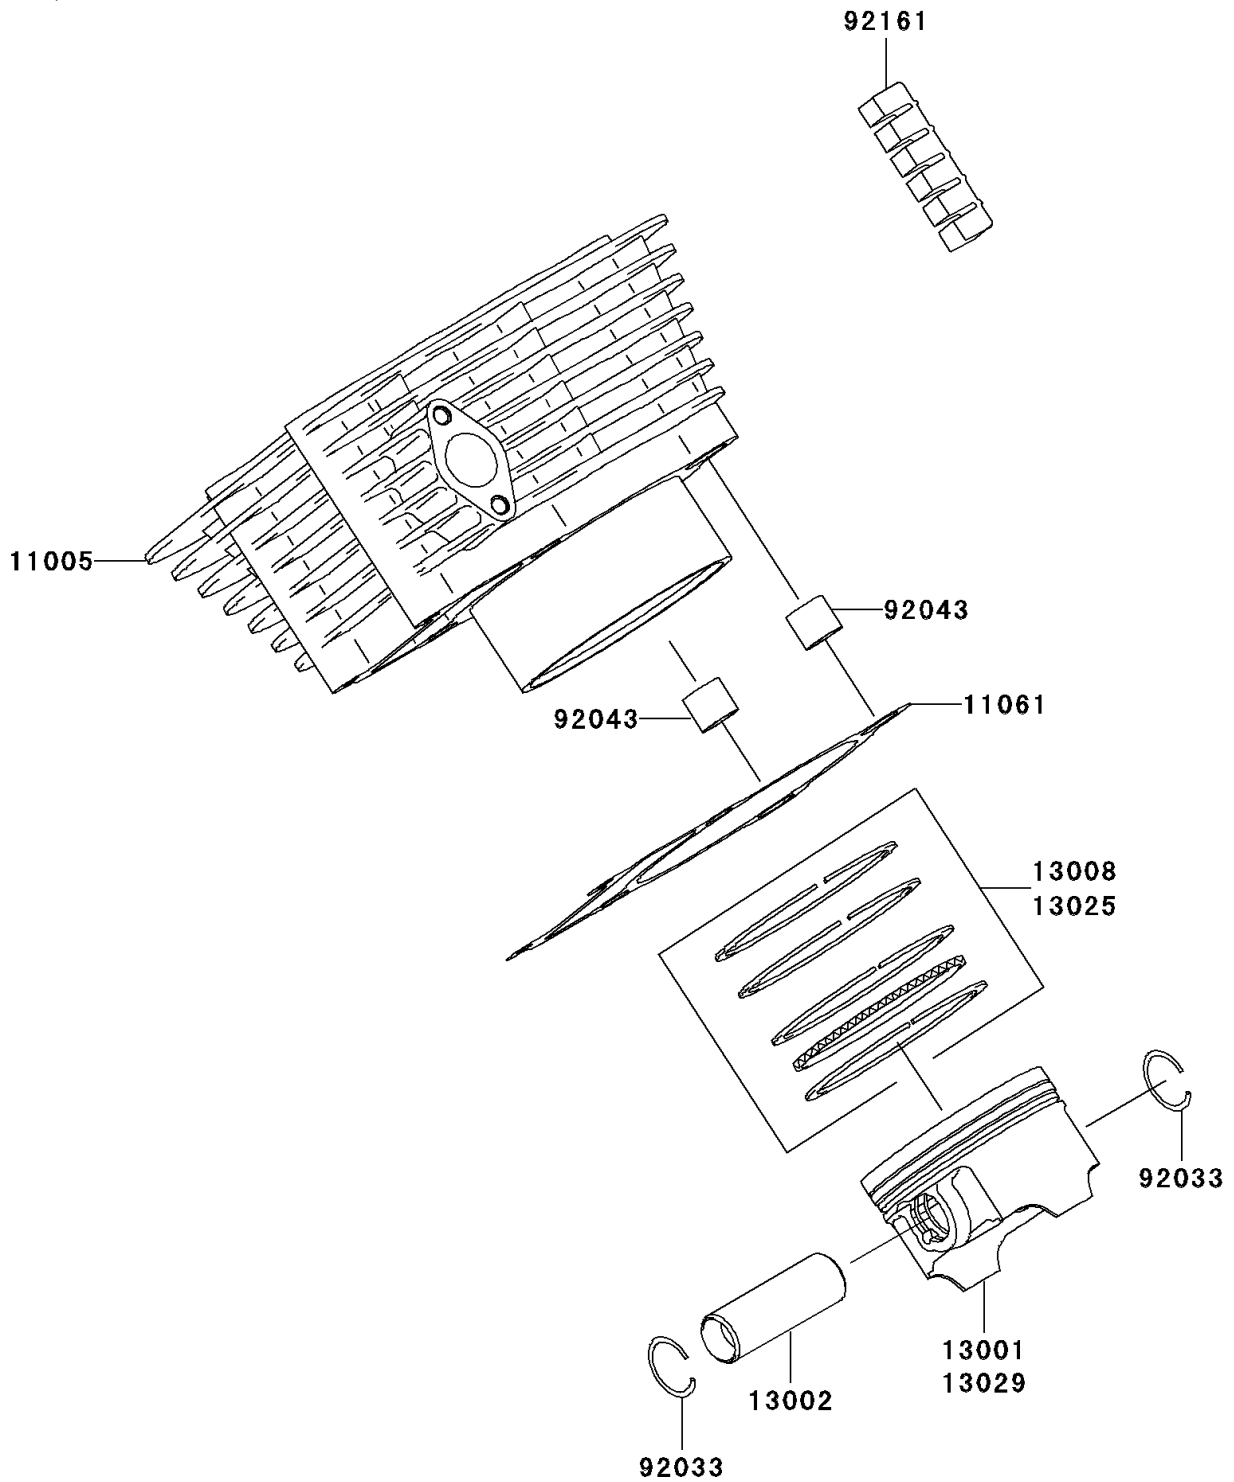

# 2005 Prairie 360 4X4 Hardwoods Green HD PARTS DIAGRAM

Cylinder/Piston(s)

E1120

## 2005 Prairie 360 4X4 Hardwoods Green HD PARTS LIST

Cylinder/Piston(s)

ITEM NAME	PART NUMBER	QUANTITY
CYLINDER-ENGINE (Ref # 11005)	11005-1980	1
GASKET,CYLINDER BASE (Ref # 11061)	11061-1085	1
PISTON-ENGINE (Ref # 13001)	13001-1652	1
PIN-PISTON (Ref # 13002)	13002-1060	1
RING-SET-PISTON (Ref # 13008)	13008-1214	1
RING-SET-PISTON L,O/S 0.50 (Ref # 13025)	13025-0002	1
PISTON-ENGINE L,O/S 0.50 (Ref # 13029)	13029-0002	1
RING-SNAP (Ref # 92033)	92033-1207	2
PIN,13X16X14 (Ref # 92043)	92043-1608	2
DAMPER,CYLINDER (Ref # 92161)	92161-1312	5