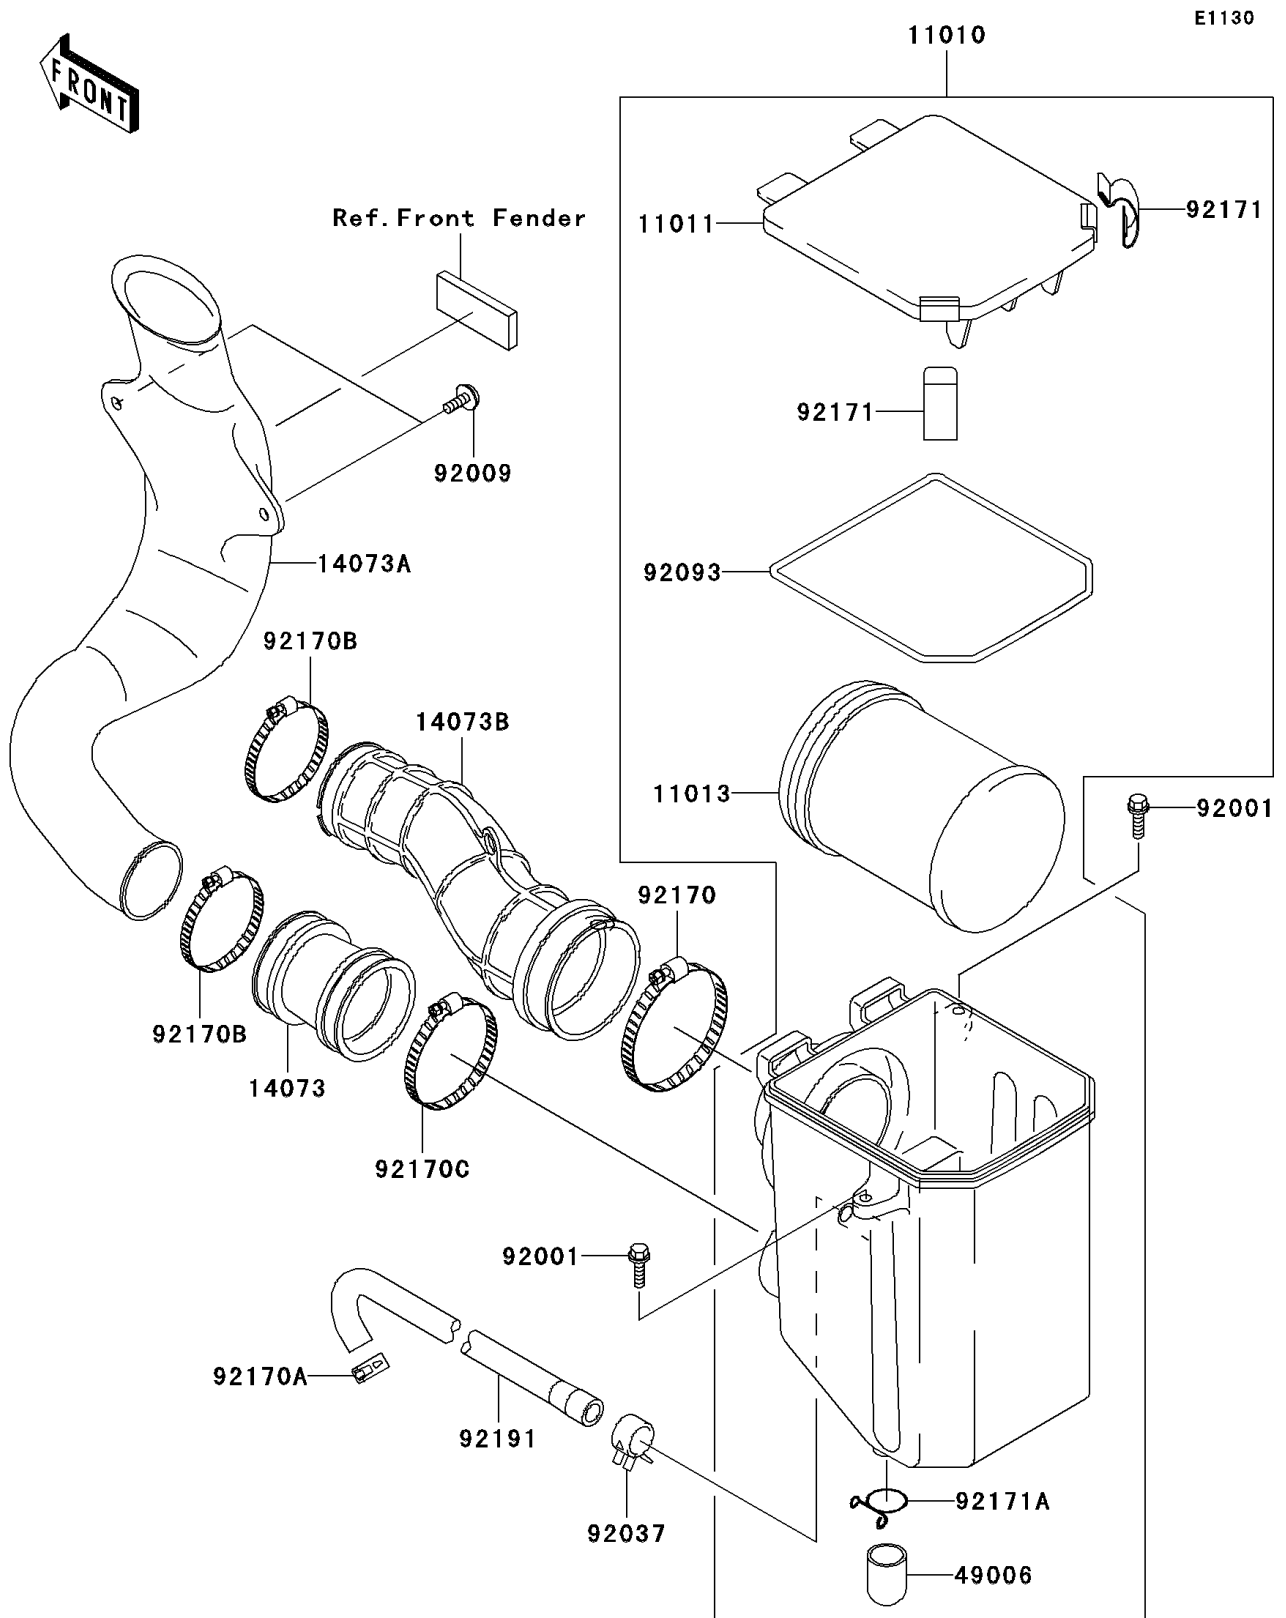

# 2004 Prairie 360 4X4 Hardwoods Green HD PARTS DIAGRAM

Air Cleaner

# 2004 Prairie 360 4X4 Hardwoods Green HD PARTS LIST

## Air Cleaner

ITEM NAME	PART NUMBER	QUANTITY
FILTER-ASSY-AIR (Ref # 11010)	11010-1766	1
CASE-AIR FILTER,UPP (Ref # 11011)	11011-1639	1
ELEMENT-AIR FILTER (Ref # 11013)	11013-1292	1
DUCT,A/C-INLET (Ref # 14073)	14073-1802	1
DUCT,INLET (Ref # 14073A)	14073-1803	1
DUCT,A/C-CARBURETOR (Ref # 14073B)	14073-1823	1
BOOT (Ref # 49006)	49006-1359	1
BOLT,6X20 (Ref # 92001)	92001-1460	2
SCREW (Ref # 92009)	92009-1166	2
CLAMP (Ref # 92037)	92037-1678	1
SEAL,AIR FILTER CASE (Ref # 92093)	92093-1550	1
CLAMP (Ref # 92170)	92170-1307	1
CLAMP (Ref # 92170A)	92170-1491	1
CLAMP (Ref # 92170B)	92170-1674	2
CLAMP (Ref # 92170C)	92170-1764	1
CLAMP,AIR FILTER CASE (Ref # 92171)	92171-1426	2
CLAMP (Ref # 92171A)	92171-1427	1
TUBE,AIR CLEANER (Ref # 92191)	92191-1644	1