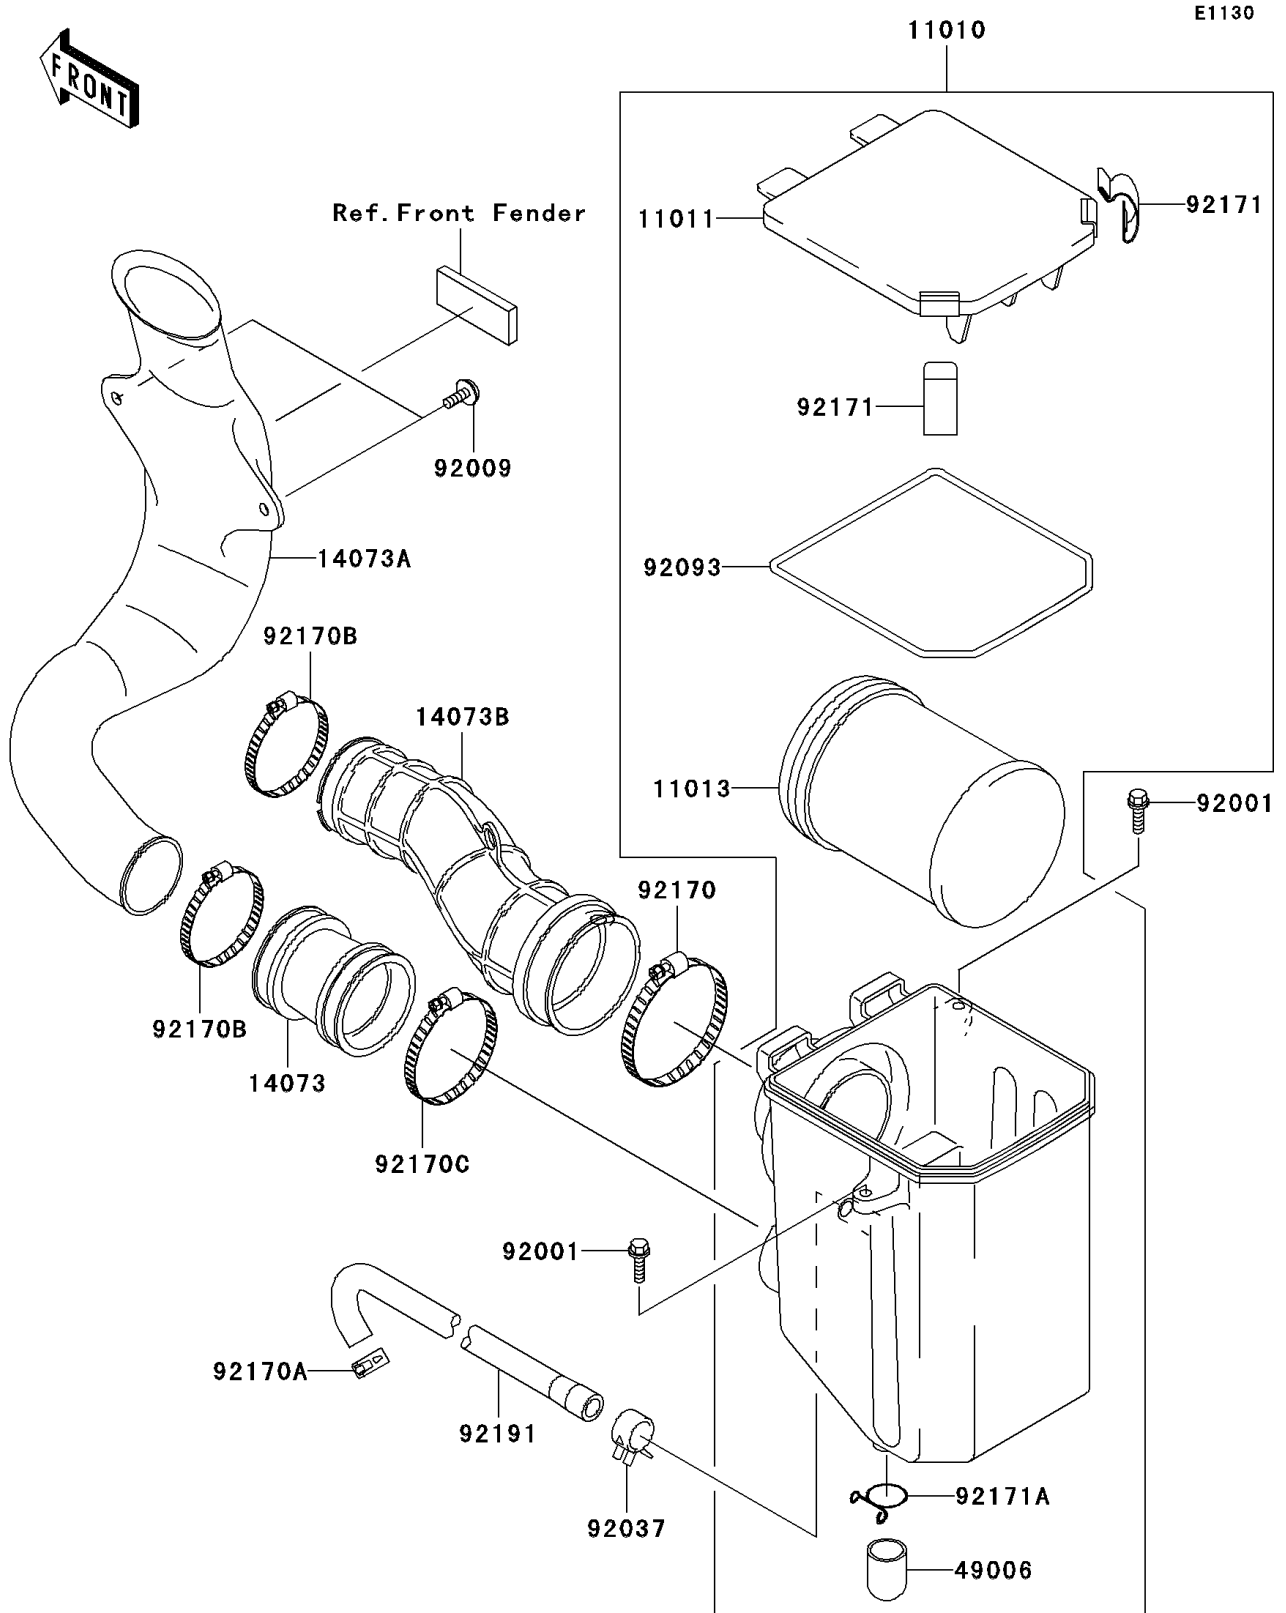

# 2005 Prairie 360 4X4 Hardwoods Green HD PARTS DIAGRAM

Air Cleaner

## 2005 Prairie 360 4X4 Hardwoods Green HD PARTS LIST

### Air Cleaner

ITEM NAME	PART NUMBER	QUANTITY
FILTER-ASSY-AIR (Ref # 11010)	11010-1766	1
CASE-AIR FILTER,UPP (Ref # 11011)	11011-1639	1
ELEMENT-AIR FILTER (Ref # 11013)	11013-1292	1
DUCT,A/C-INLET (Ref # 14073)	14073-1802	1
DUCT,INLET (Ref # 14073A)	14073-1803	1
DUCT,A/C-CARBURETOR (Ref # 14073B)	14073-1823	1
BOOT (Ref # 49006)	49006-1359	1
BOLT,6X20 (Ref # 92001)	92001-1460	2
SCREW (Ref # 92009)	92009-1166	2
CLAMP (Ref # 92037)	92037-1678	1
SEAL,AIR FILTER CASE (Ref # 92093)	92093-1550	1
CLAMP (Ref # 92170)	92170-1307	1
CLAMP (Ref # 92170A)	92170-1491	1
CLAMP (Ref # 92170B)	92170-1674	2
CLAMP (Ref # 92170C)	92170-1764	1
CLAMP,AIR FILTER CASE (Ref # 92171)	92171-1426	2
CLAMP (Ref # 92171A)	92171-1427	1
TUBE,AIR CLEANER (Ref # 92191)	92191-1644	1