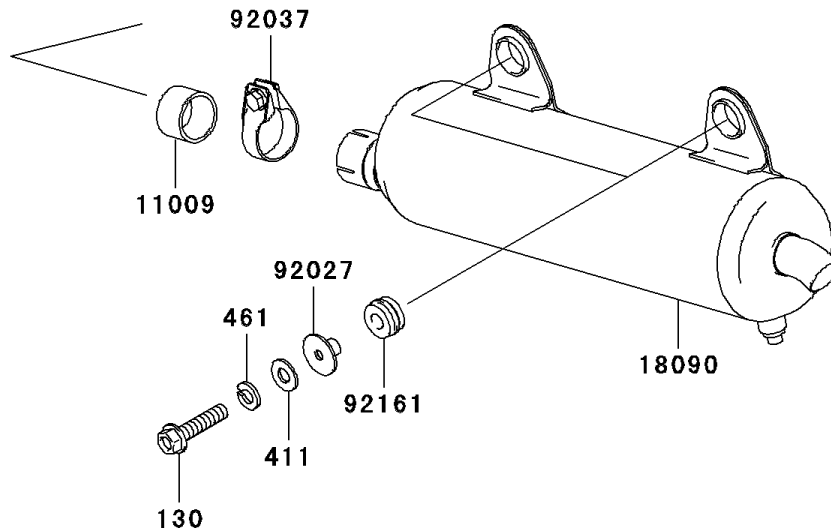

2005 Prairie 360 4X4 Hardwoods Green HD PARTS DIAGRAM

Muffler(s)

E1140