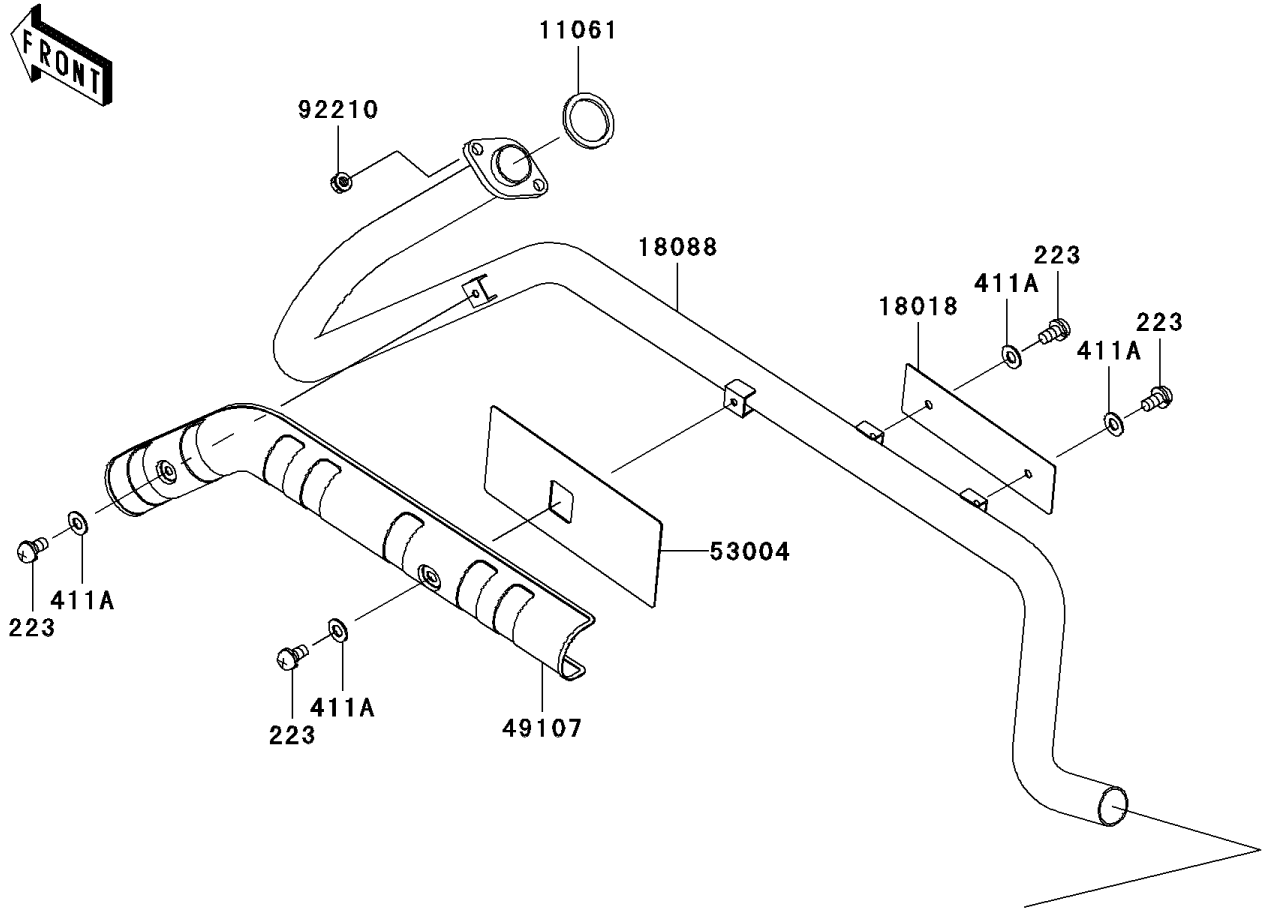

2005 Prairie 360 4X4 Hardwoods Green HD PARTS DIAGRAM

Muffler(s)

E1140