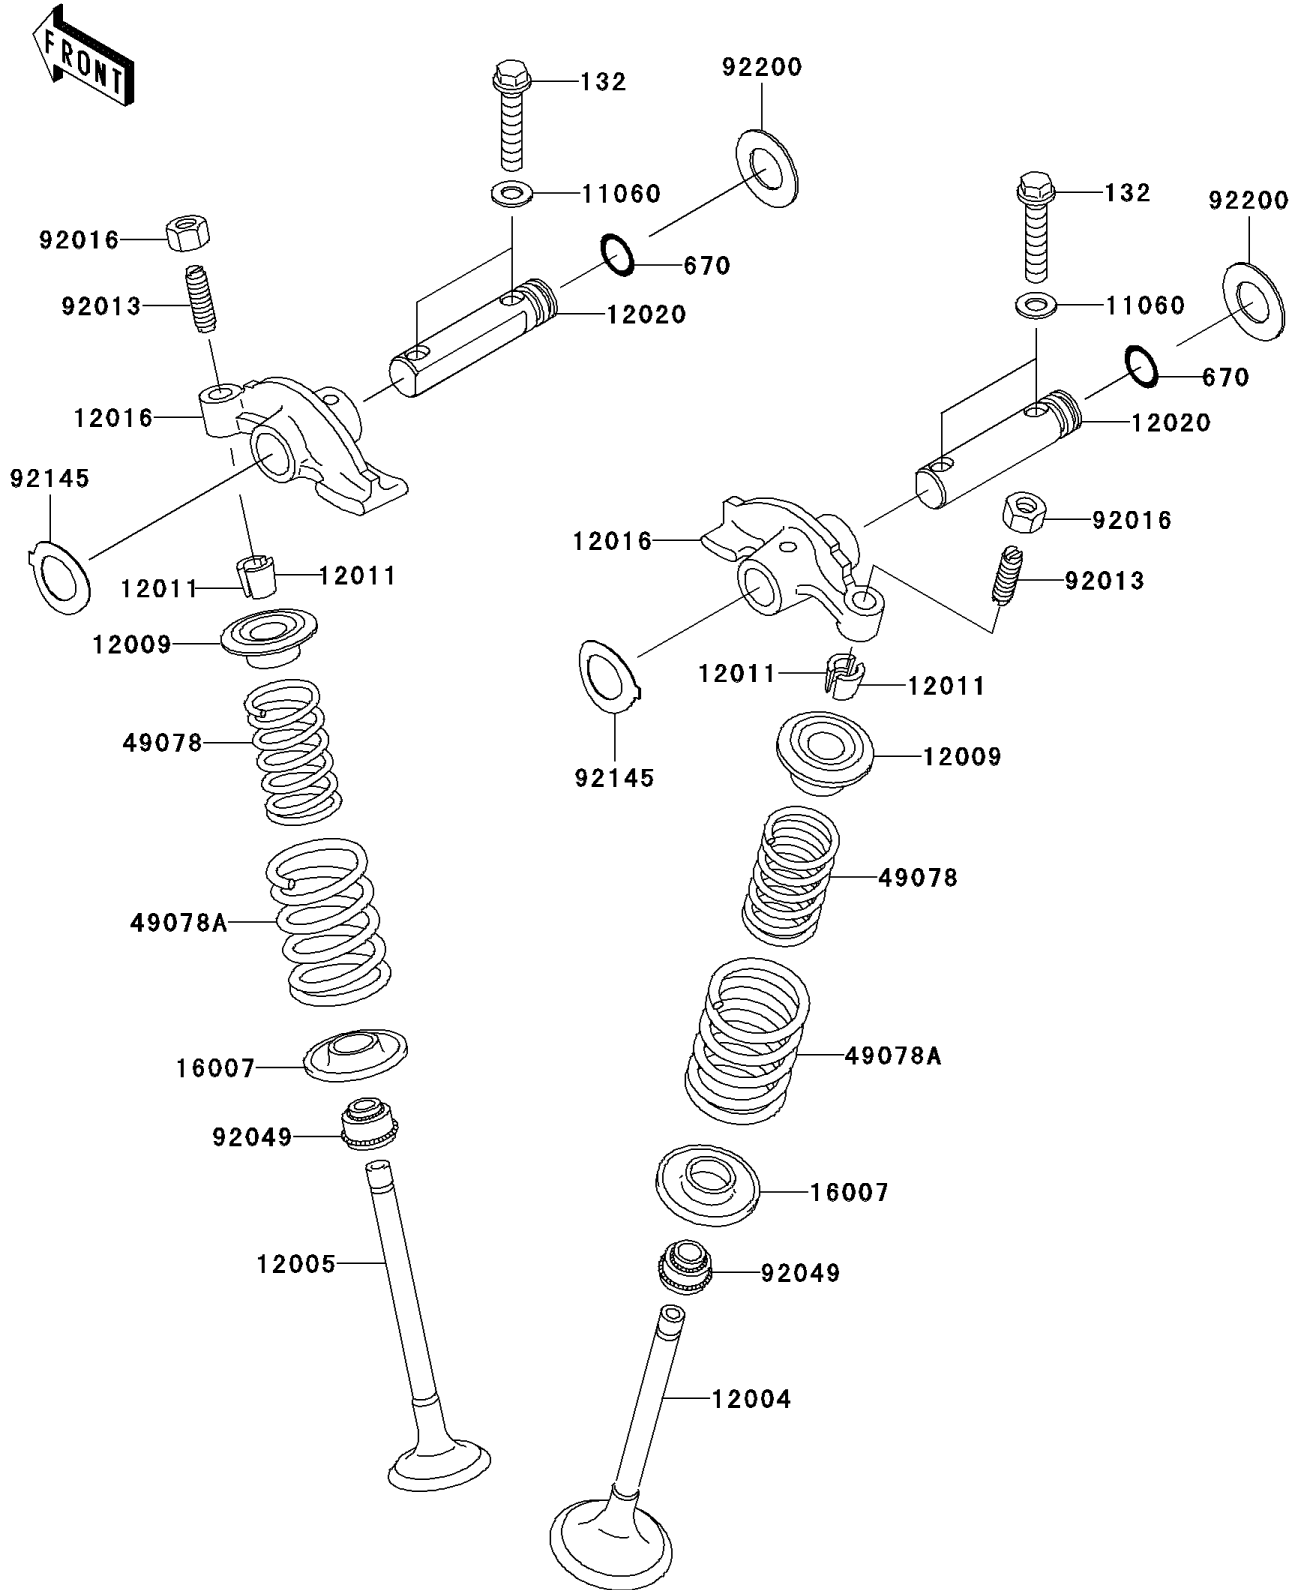

2005 Prairie 360 4X4 Hardwoods Green HD PARTS DIAGRAM

Valve(s)

E1210

2005 Prairie 360 4X4 Hardwoods Green HD PARTS LIST

Valve(s)

ITEM NAME	PART NUMBER	QUANTITY
BOLT-FLANGED-SMALL (Ref # 132)	132Y0630	4
O RING,10MM (Ref # 670)	670D1510	2
GASKET,6.2X12X0.3 (Ref # 11060)	11060-1994	4
VALVE-INTAKE (Ref # 12004)	12004-1155	1
VALVE-EXHAUST (Ref # 12005)	12005-1326	1
RETAINER-VALVE SPRING (Ref # 12009)	12009-005	2
COLLET,RETAINER (Ref # 12011)	12011-004	4
ARM-ROCKER (Ref # 12016)	12016-1138	2
SHAFT-ROCKER (Ref # 12020)	12020-1085	2
SEAT-SPRING,VALVE (Ref # 16007)	16007-1024	2
SPRING-ENGINE VALVE,INNER (Ref # 49078)	49078-1209	2
SPRING-ENGINE VALVE,OUTER (Ref # 49078A)	49078-1210	2
SCREW,6MM (Ref # 92013)	92013-009	2
NUT,6MM (Ref # 92016)	92016-061	2
SEAL-OIL,RV37129.5 (Ref # 92049)	92049-016	2
SPRING,ROCKER SHAFT (Ref # 92145)	92145-1532	2
WASHER,13.4X25X1.0 (Ref # 92200)	92200-0045	2