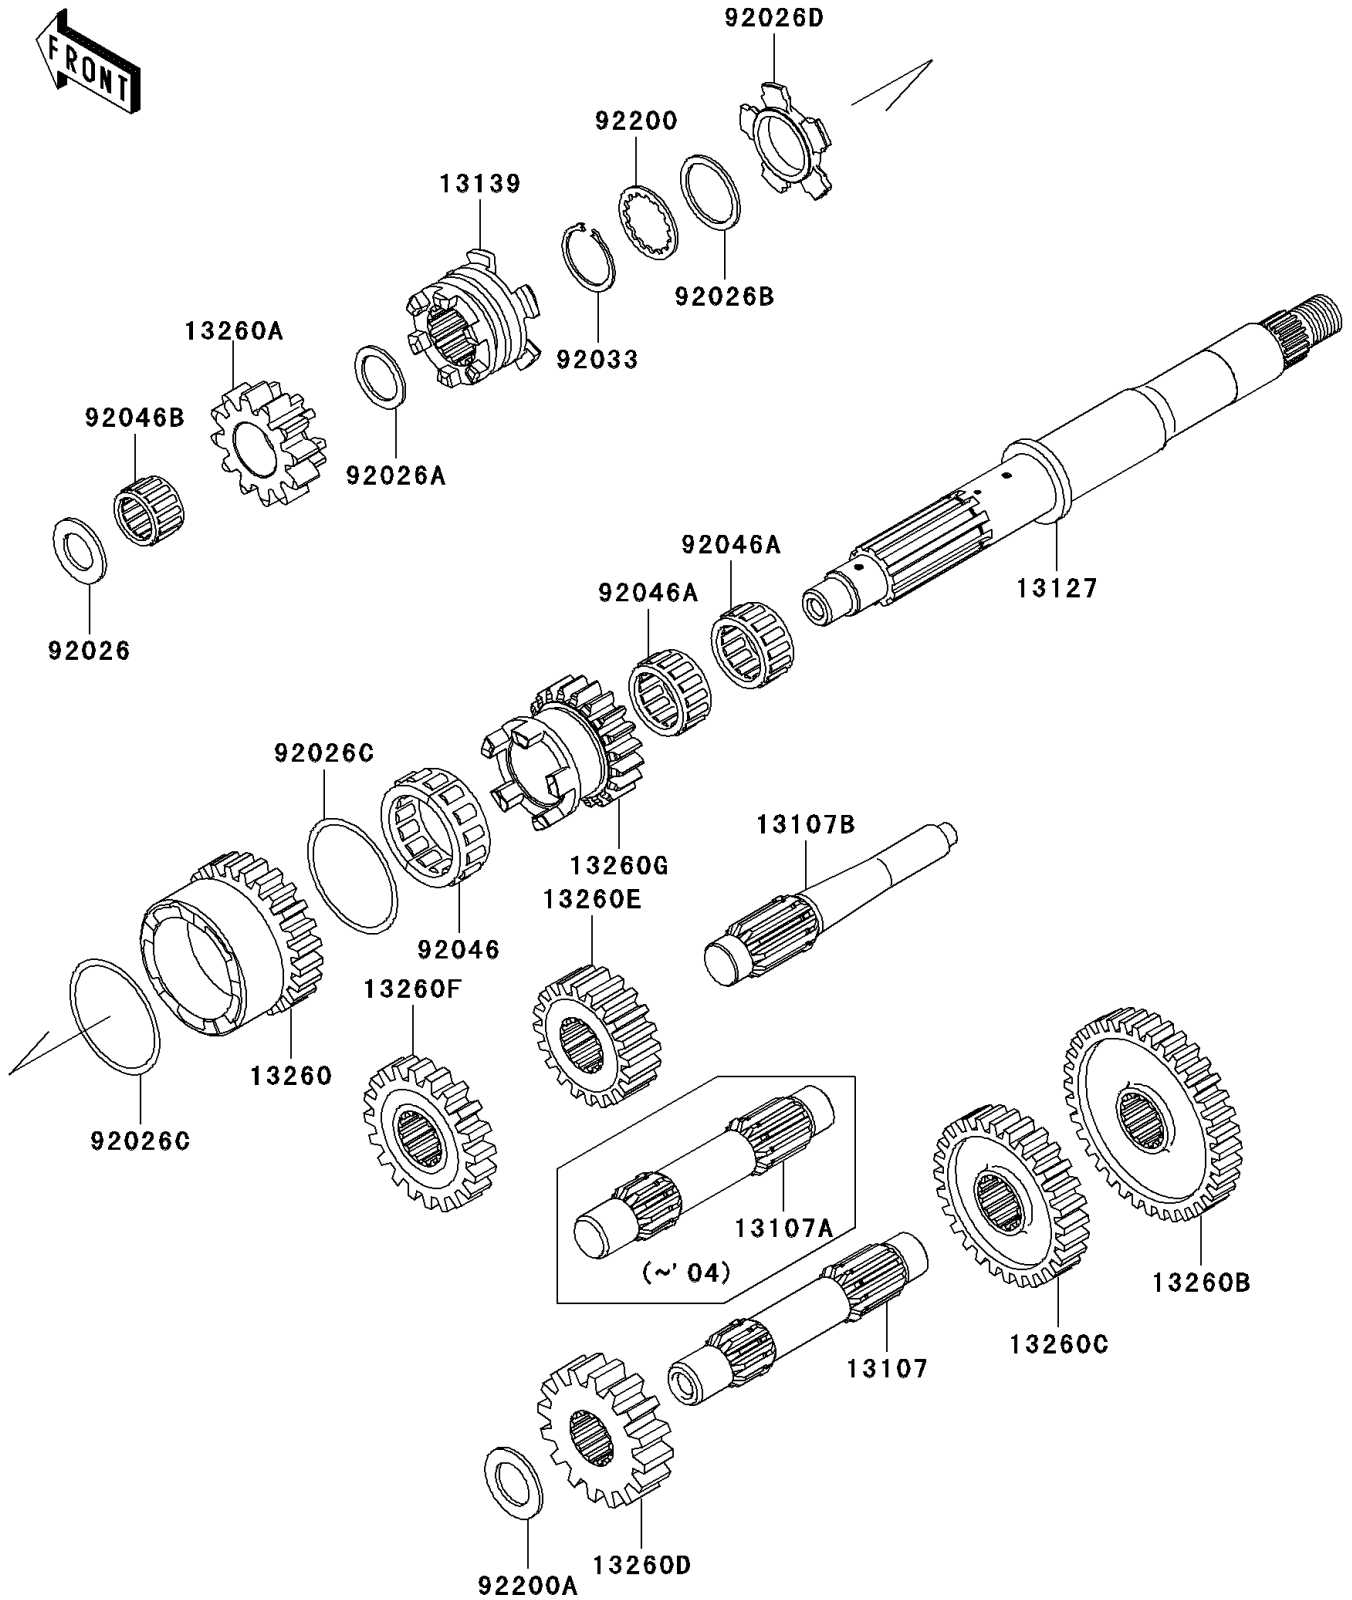

# 2005 Prairie 360 4X4 Hardwoods Green HD PARTS DIAGRAM

Transmission

E1361

## 2005 Prairie 360 4X4 Hardwoods Green HD PARTS LIST

### Transmission

ITEM NAME	PART NUMBER	QUANTITY
SHAFT,COUNTER (Ref # 13107)	13107-0030	1
SHAFT,REVERSE,IDLE (Ref # 13107B)	13107-1437	1
SHAFT-TRANSMISSION INPUT (Ref # 13127)	13127-1304	1
SHIFTER (Ref # 13139)	13139-1096	1
GEAR,INPUT HIGH,26T (Ref # 13260)	13260-1867	1
GEAR,INPUT REVERSE,12T (Ref # 13260A)	13260-1868	1
GEAR,DRIVEN LOW,36T (Ref # 13260B)	13260-1869	1
GEAR,DRIVEN HIGH,30T (Ref # 13260C)	13260-1870	1
GEAR,OUTPUT DRIVE,18T (Ref # 13260D)	13260-1871	1
GEAR,OUTPUT REVERSE,16T (Ref # 13260E)	13260-1872	1
GEAR,DRIVEN REVERSE,16T (Ref # 13260F)	13260-1873	1
GEAR,INPUT LOW,20T (Ref # 13260G)	13260-1935	1
SPACER,17.3X30X2.0 (Ref # 92026)	92026-1415	1
SPACER,21.2X29X1.6 (Ref # 92026A)	92026-1568	1
SPACER,28.2X34.5X1.6 (Ref # 92026B)	92026-1587	1
SPACER,48.2X54.3X1.0 (Ref # 92026C)	92026-1599	2
SPACER,HI&LOW (Ref # 92026D)	92026-1600	1
RING-SNAP,T=1.2 (Ref # 92033)	92033-1037	1
BEARING-NEEDLE,HIGH GEAR (Ref # 92046)	92046-1276	1
BEARING-NEEDLE,LOW GEAR (Ref # 92046A)	92046-1278	2
BEARING-NEEDLE,REVERSE GEAR (Ref # 92046B)	92046-1279	1
WASHER,T=1.5 (Ref # 92200)	92200-1240	1
WASHER,20.3X33X2.0 (Ref # 92200A)	92200-1351	1