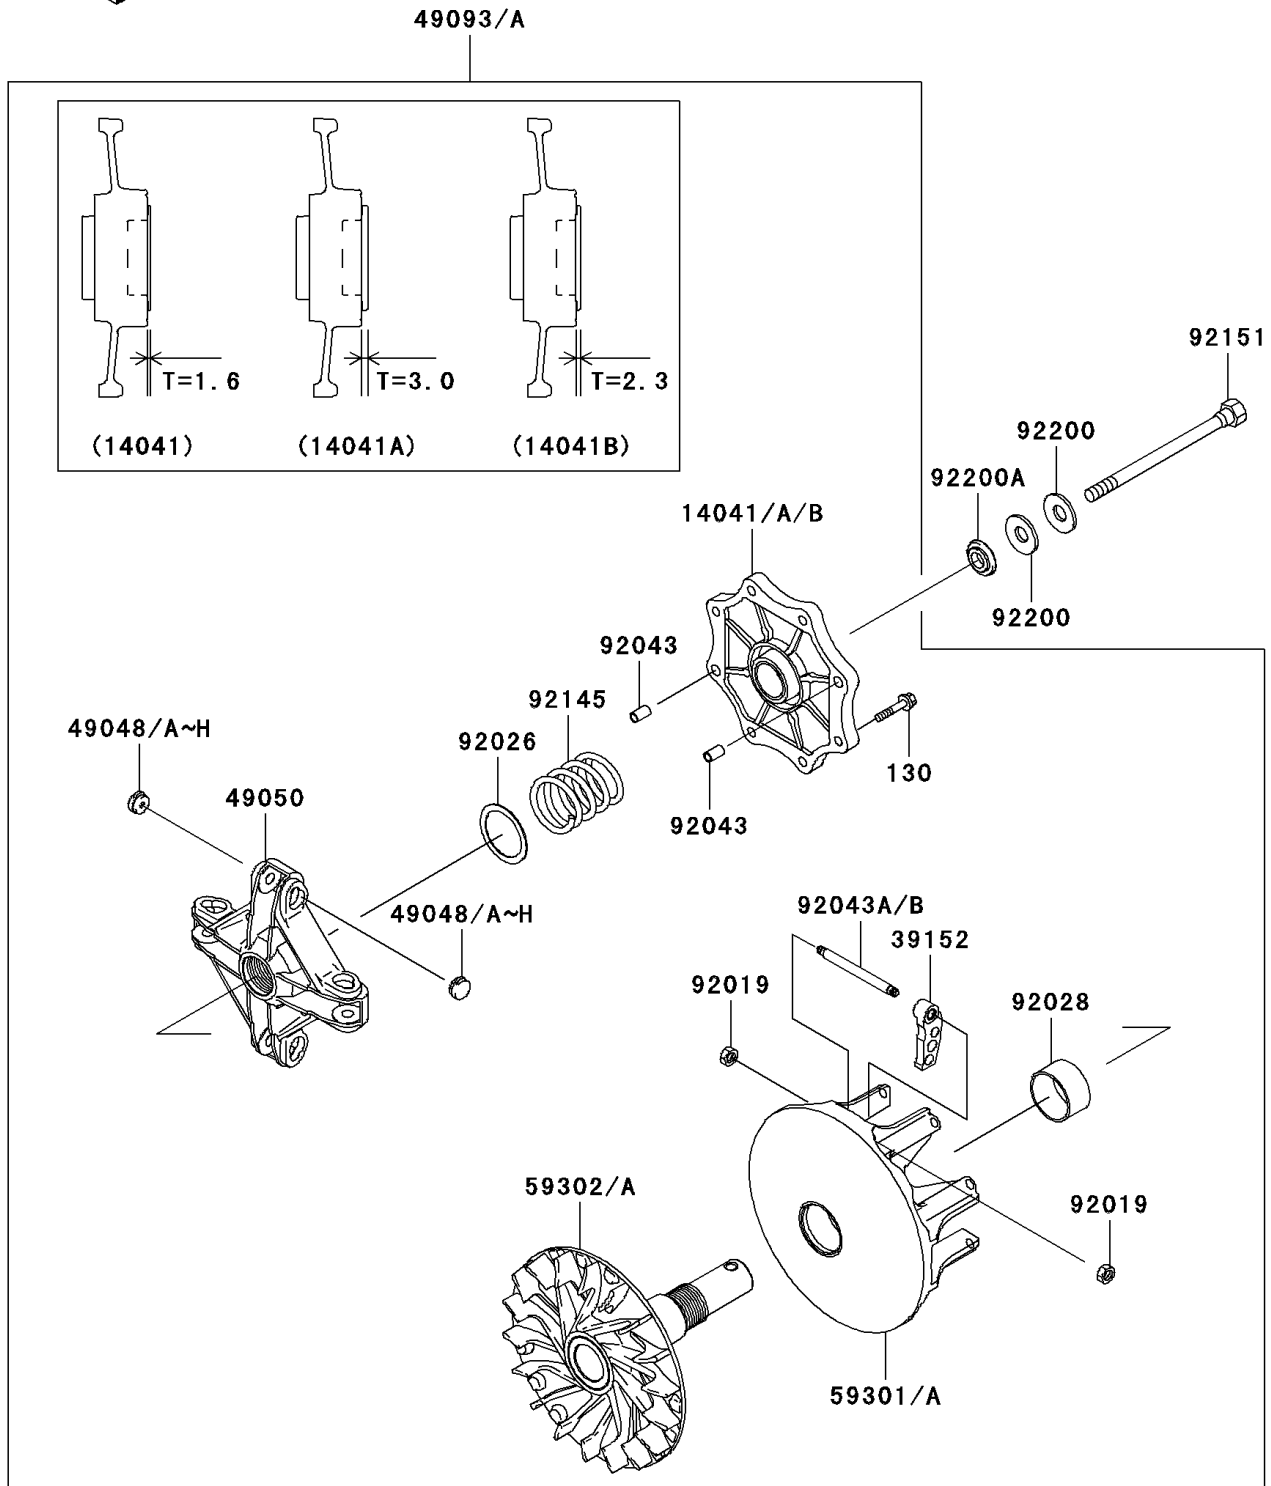

# 2004 Prairie 360 4X4 Hardwoods Green HD PARTS DIAGRAM

Drive Converter

E1391

## 2004 Prairie 360 4X4 Hardwoods Green HD PARTS LIST

### Drive Converter

ITEM NAME	PART NUMBER	QUANTITY
BOLT-FLANGED (Ref # 130)	130T0630	8
COVER-COMP,RED (Ref # 14041)	14041-1159	AR
COVER-COMP,BLUE (Ref # 14041A)	14041-1160	AR
COVER-COMP,STD (Ref # 14041B)	14041-1161	AR
WEIGHT-RAMP (Ref # 39152)	39152-1096	4
SHOE,T=7.2 (Ref # 49048)	49048-1087	AR
SHOE,T=7.3 (Ref # 49048A)	49048-1088	AR
SHOE,T=7.4 (Ref # 49048B)	49048-1089	AR
SHOE,T=7.5 (Ref # 49048C)	49048-1090	AR
SHOE,T=7.6 (Ref # 49048D)	49048-1091	AR
SHOE,T=7.7 (Ref # 49048E)	49048-1092	AR
SHOE,T=7.8 (Ref # 49048F)	49048-1093	AR
SHOE,T=7.9 (Ref # 49048G)	49048-1094	AR
SHOE,T=8.0 (Ref # 49048H)	49048-1095	AR
SPIDER (Ref # 49050)	49050-1081	1
CONVERTER-ASSY-DRIVE (Ref # 49093A)	49093-1075	1
SHEAVE-MOVABLE (Ref # 59301A)	59301-1070	1
SHEAVE-COMP (Ref # 59302A)	59302-1106	1
NUT,LOCK,6MM (Ref # 92019)	92019-008	8
SPACER,39X49.5X1.0 (Ref # 92026)	92026-1603	1
BUSHING (Ref # 92028)	92028-1975	1
PIN,6.2X8X14 (Ref # 92043)	92043-1263	2
PIN (Ref # 92043B)	92043-1688	4
SPRING (Ref # 92145)	92145-1465	1
BOLT (Ref # 92151)	92151-1393	1
WASHER,SPRING (Ref # 92200)	92200-1504	2
WASHER (Ref # 92200A)	92200-1634	1