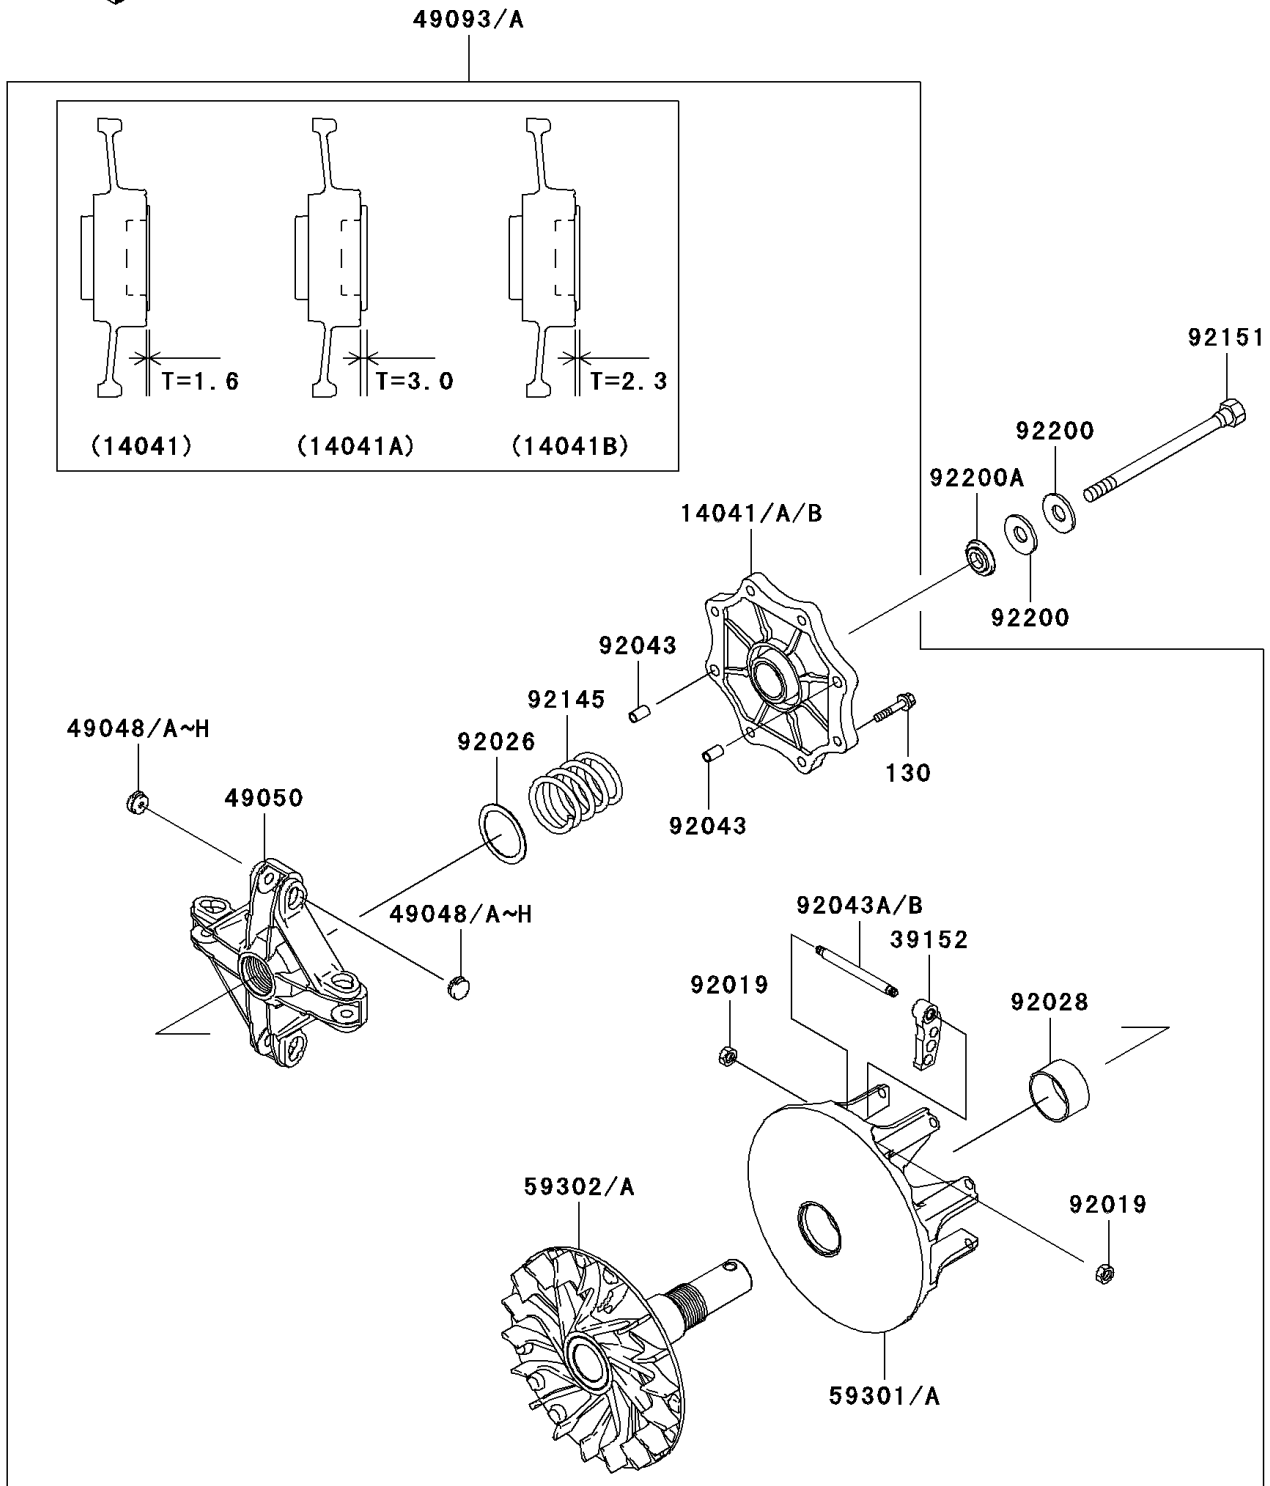

2005 Prairie 360 4X4 Hardwoods Green HD PARTS DIAGRAM

Drive Converter

E1391

2005 Prairie 360 4X4 Hardwoods Green HD PARTS LIST

Drive Converter

ITEM NAME	PART NUMBER	QUANTITY
BOLT-FLANGED (Ref # 130)	130T0630	8
COVER-COMP,RED (Ref # 14041)	14041-1159	AR
COVER-COMP,BLUE (Ref # 14041A)	14041-1160	AR
COVER-COMP,STD (Ref # 14041B)	14041-1161	AR
WEIGHT-RAMP (Ref # 39152)	39152-1096	4
SHOE,T=7.2 (Ref # 49048)	49048-1087	AR
SHOE,T=7.3 (Ref # 49048A)	49048-1088	AR
SHOE,T=7.4 (Ref # 49048B)	49048-1089	AR
SHOE,T=7.5 (Ref # 49048C)	49048-1090	AR
SHOE,T=7.6 (Ref # 49048D)	49048-1091	AR
SHOE,T=7.7 (Ref # 49048E)	49048-1092	AR
SHOE,T=7.8 (Ref # 49048F)	49048-1093	AR
SHOE,T=7.9 (Ref # 49048G)	49048-1094	AR
SHOE,T=8.0 (Ref # 49048H)	49048-1095	AR
SPIDER (Ref # 49050)	49050-1081	1
CONVERTER-ASSY-DRIVE (Ref # 49093)	49093-0012	1
SHEAVE-MOVABLE (Ref # 59301A)	59301-1070	1
SHEAVE-COMP (Ref # 59302)	59302-0003	1
NUT,LOCK,6MM (Ref # 92019)	92019-008	8
SPACER,39X49.5X1.0 (Ref # 92026)	92026-1603	1
BUSHING (Ref # 92028)	92028-1975	1
PIN,6.2X8X14 (Ref # 92043)	92043-1263	2
PIN (Ref # 92043B)	92043-1688	4
SPRING (Ref # 92145)	92145-1465	1
BOLT (Ref # 92151)	92151-1393	1
WASHER,SPRING (Ref # 92200)	92200-1504	2
WASHER (Ref # 92200A)	92200-1634	1