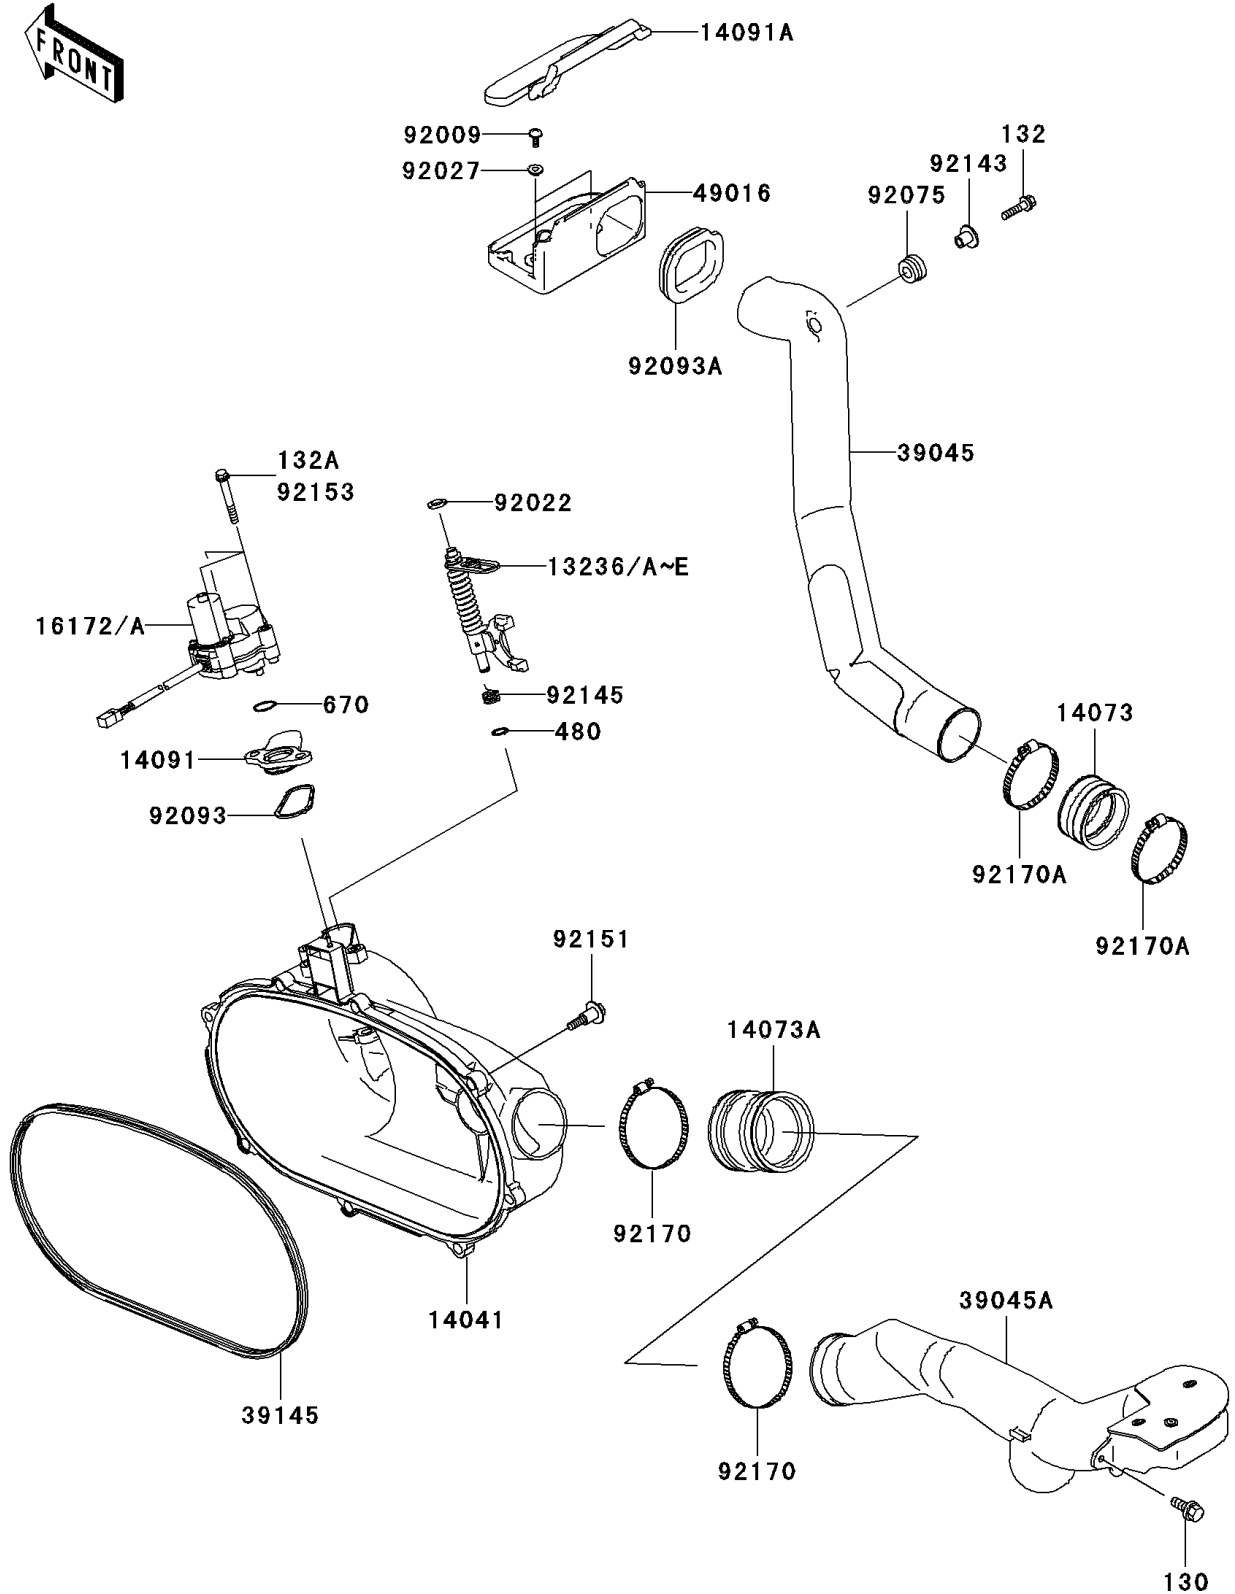

2003 Prairie 360 4X4 Advantage Classic PARTS DIAGRAM

Converter Cover/Drive Belt

E1393

2003 Prairie 360 4X4 Advantage Classic PARTS LIST

Converter Cover/Drive Belt

ITEM NAME	PART NUMBER	QUANTITY
BOLT-FLANGED,6X14 (Ref # 130)	130G0614	1
BOLT-FLANGED-SMALL (Ref # 132)	132G0625	1
BOLT-FLANGED-SMALL (Ref # 132A)	132J0650	3
CIRCLIP-TYPE-C,10MM (Ref # 480)	480J1000	1
O RING (Ref # 670)	670D3022	1
LEVER-COMP,YELLOW (Ref # 13236C)	13236-1385	AR
LEVER-COMP,GREEN (Ref # 13236D)	13236-1386	AR
LEVER-COMP,PAINT LESS (Ref # 13236E)	13236-1387	1
COVER-COMP,BELT CONVERTER (Ref # 14041)	14041-1156	1
DUCT,AIR FILTER JOINT (Ref # 14073)	14073-1775	1
DUCT,JOINT ENGINE COVER (Ref # 14073A)	14073-1805	1
COVER,ENGINE BRAKE (Ref # 14091)	14091-1421	1
COVER,MUDGUARD (Ref # 14091A)	14091-1500	1
ACTUATOR,BELT CONVERTER (Ref # 16172A)	16172-1063	1
DUCT-ASSY,SNORKEL,IN (Ref # 39045)	39045-1067	1
DUCT-ASSY,SNORKEL,EX (Ref # 39045A)	39045-1068	1
TRIM-SEAL (Ref # 39145)	39145-1135	1
COVER-SEAL,BELT CONVERTER (Ref # 49016)	49016-1218	1
SCREW,TAPPING,5X14 (Ref # 92009)	92009-1197	2
WASHER,10.2X16X1 (Ref # 92022)	92022-1829	1
COLLAR,L=4.6 (Ref # 92027)	92027-1168	2
DAMPER,RUBBER (Ref # 92075)	92075-1123	1
SEAL (Ref # 92093)	92093-1548	1
SEAL,COVER MUDGUARD (Ref # 92093A)	92093-1572	1
COLLAR (Ref # 92143)	92143-1353	1
SPRING (Ref # 92145)	92145-1567	1
BOLT (Ref # 92151)	92151-1686	8
CLAMP (Ref # 92170)	92170-1763	2
CLAMP (Ref # 92170A)	92170-1764	2