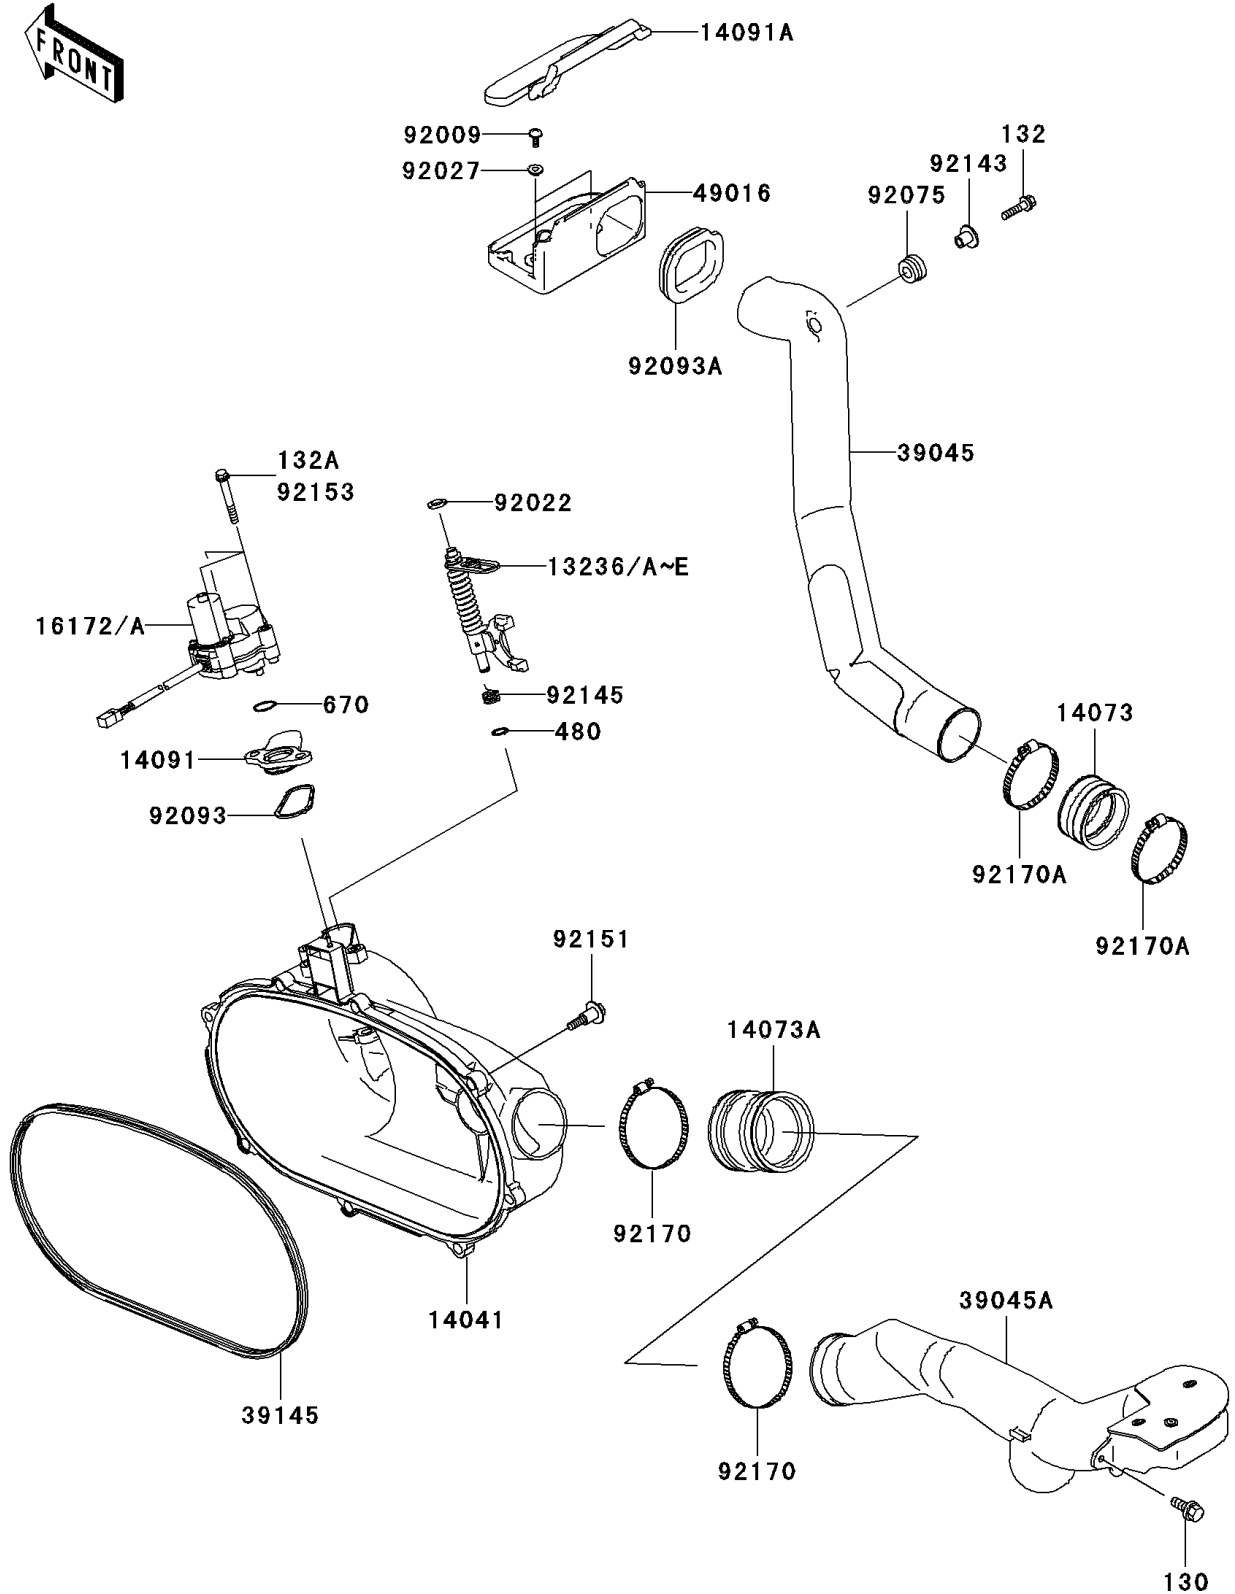

# 2004 Prairie 360 4X4 Hardwoods Green HD PARTS DIAGRAM

Converter Cover/Drive Belt

E1393

## 2004 Prairie 360 4X4 Hardwoods Green HD PARTS LIST

### Converter Cover/Drive Belt

ITEM NAME	PART NUMBER	QUANTITY
BOLT-FLANGED,6X14 (Ref # 130)	130G0614	1
BOLT-FLANGED-SMALL (Ref # 132)	132G0625	1
BOLT-FLANGED-SMALL (Ref # 132A)	132J0650	3
CIRCLIP-TYPE-C,10MM (Ref # 480)	480J1000	1
O RING (Ref # 670)	670D3022	1
LEVER-COMP,YELLOW (Ref # 13236C)	13236-1385	AR
LEVER-COMP,GREEN (Ref # 13236D)	13236-1386	AR
LEVER-COMP,PAINT LESS (Ref # 13236E)	13236-1387	1
COVER-COMP,BELT CONVERTER (Ref # 14041)	14041-1156	1
DUCT,AIR FILTER JOINT (Ref # 14073)	14073-1775	1
DUCT,JOINT ENGINE COVER (Ref # 14073A)	14073-1805	1
COVER,ENGINE BRAKE (Ref # 14091)	14091-1421	1
COVER,MUDGUARD (Ref # 14091A)	14091-1500	1
ACTUATOR,BELT CONVERTER (Ref # 16172A)	16172-1063	1
DUCT-ASSY,SNORKEL,IN (Ref # 39045)	39045-1067	1
DUCT-ASSY,SNORKEL,EX (Ref # 39045A)	39045-1068	1
TRIM-SEAL (Ref # 39145)	39145-1135	1
COVER-SEAL,BELT CONVERTER (Ref # 49016)	49016-1218	1
SCREW,TAPPING,5X14 (Ref # 92009)	92009-1197	2
WASHER,10.2X16X1 (Ref # 92022)	92022-1829	1
COLLAR,L=4.6 (Ref # 92027)	92027-1168	2
DAMPER,RUBBER (Ref # 92075)	92075-1123	1
SEAL (Ref # 92093)	92093-1548	1
SEAL,COVER MUDGUARD (Ref # 92093A)	92093-1572	1
COLLAR (Ref # 92143)	92143-1353	1
SPRING (Ref # 92145)	92145-1567	1
BOLT (Ref # 92151)	92151-1686	8
CLAMP (Ref # 92170)	92170-1763	2
CLAMP (Ref # 92170A)	92170-1764	2