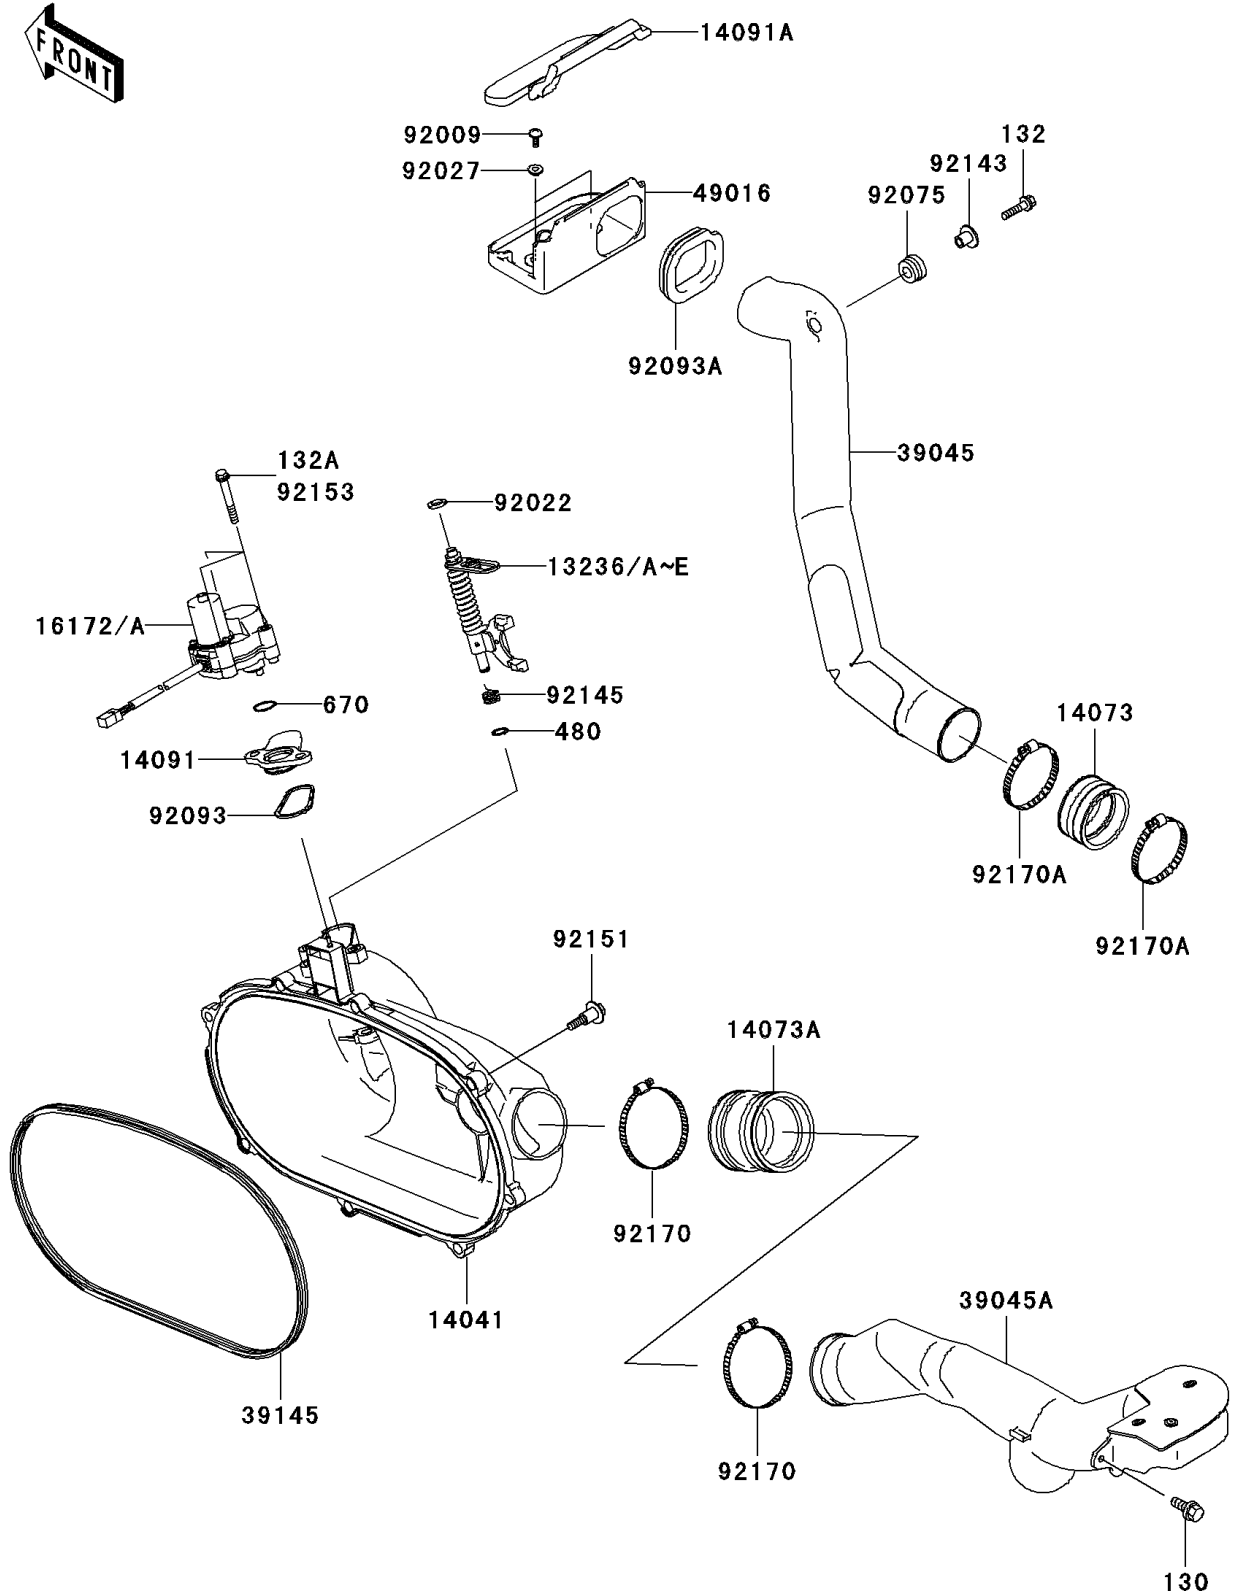

2005 Prairie 360 4X4 Hardwoods Green HD PARTS DIAGRAM

Converter Cover/Drive Belt

E1393

2005 Prairie 360 4X4 Hardwoods Green HD PARTS LIST

Converter Cover/Drive Belt

ITEM NAME	PART NUMBER	QUANTITY
BOLT-FLANGED,6X14 (Ref # 130)	130G0614	1
BOLT-FLANGED-SMALL (Ref # 132)	132G0625	1
CIRCLIP-TYPE-C,10MM (Ref # 480)	480J1000	1
O RING (Ref # 670)	670D3022	1
LEVER-COMP,YELLOW (Ref # 13236)	13236-0046	AR
LEVER-COMP,GREEN (Ref # 13236A)	13236-0047	AR
LEVER-COMP,ENGINE BRAKE (Ref # 13236B)	13236-0048	1
COVER-COMP,BELT CONVERTER (Ref # 14041)	14041-1156	1
DUCT,AIR FILTER JOINT (Ref # 14073)	14073-1775	1
DUCT,JOINT ENGINE COVER (Ref # 14073A)	14073-1805	1
COVER,ENGINE BRAKE (Ref # 14091)	14091-1421	1
COVER,MUDGUARD (Ref # 14091A)	14091-1500	1
ACTUATOR (Ref # 16172)	16172-0002	1
DUCT-ASSY,SNORKEL,IN (Ref # 39045)	39045-1067	1
DUCT-ASSY,SNORKEL,EX (Ref # 39045A)	39045-1068	1
TRIM-SEAL (Ref # 39145)	39145-1135	1
COVER-SEAL,BELT CONVERTER (Ref # 49016)	49016-1218	1
SCREW,TAPPING,5X14 (Ref # 92009)	92009-1197	2
WASHER,10.2X16X1 (Ref # 92022)	92022-1829	1
COLLAR,L=4.6 (Ref # 92027)	92027-1168	2
DAMPER,RUBBER (Ref # 92075)	92075-1123	1
SEAL (Ref # 92093)	92093-1548	1
SEAL,COVER MUDGUARD (Ref # 92093A)	92093-1572	1
COLLAR (Ref # 92143)	92143-1353	1
SPRING (Ref # 92145)	92145-1567	1
BOLT (Ref # 92151)	92151-1686	8
BOLT,6X47 (Ref # 92153)	92153-0678	3
CLAMP (Ref # 92170)	92170-1763	2
CLAMP (Ref # 92170A)	92170-1764	2