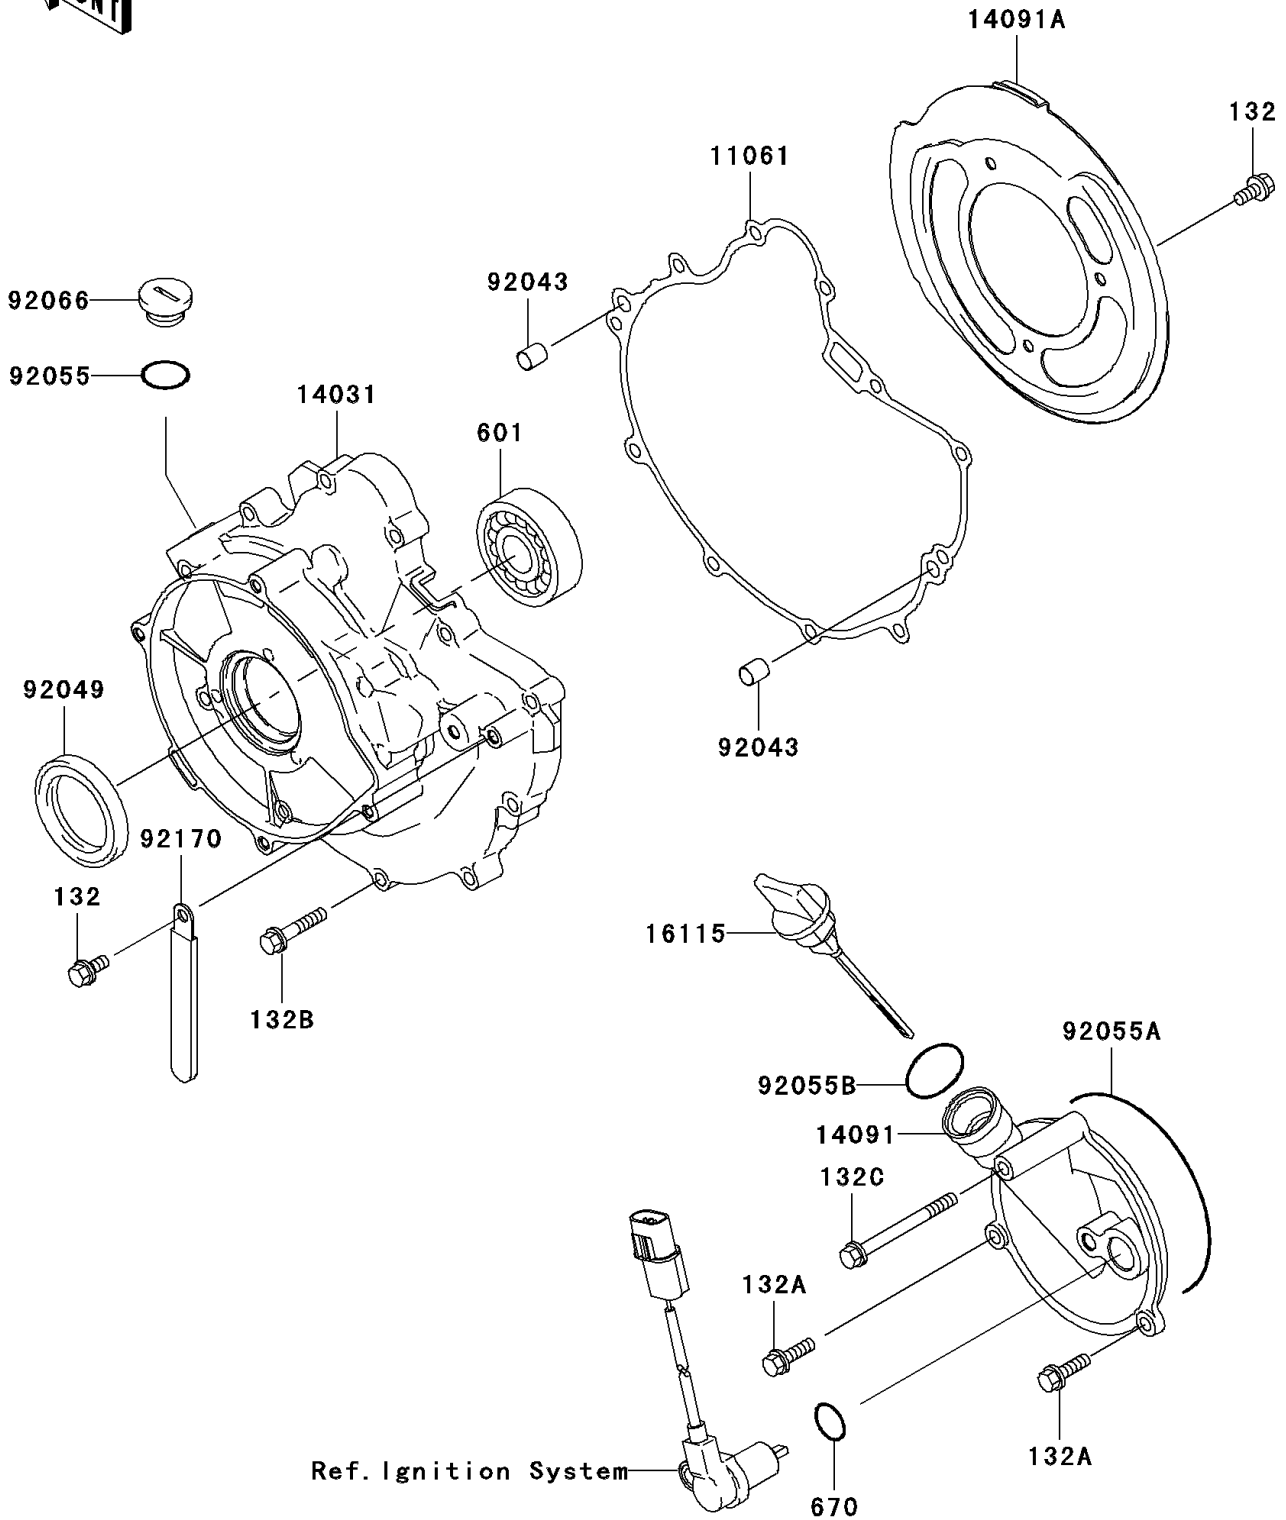

2004 Prairie 360 4X4 Hardwoods Green HD PARTS DIAGRAM

Engine Cover(s)

E1431

2004 Prairie 360 4X4 Hardwoods Green HD PARTS LIST

Engine Cover(s)

ITEM NAME	PART NUMBER	QUANTITY
BOLT-FLANGED-SMALL (Ref # 132)	132Y0612	4
BOLT-FLANGED-SMALL (Ref # 132A)	132Y0620	2
BOLT-FLANGED-SMALL (Ref # 132B)	132Y0630	11
BOLT-FLANGED-SMALL (Ref # 132C)	132Y0665	1
BEARING-BALL,#6004 (Ref # 601)	601A6004	1
O RING (Ref # 670)	670D2018	1
GASKET,GENERATOR COVER (Ref # 11061)	11061-1086	1
COVER-GENERATOR (Ref # 14031)	14031-1389	1
COVER (Ref # 14091)	14091-1365	1
COVER,BELT CONVERTER (Ref # 14091A)	14091-1571	1
CAP-OIL FILLER (Ref # 16115)	16115-1072	1
PIN,6.2X8X14 (Ref # 92043)	92043-1263	2
SEAL-OIL (Ref # 92049)	92049-1576	1
RING-O (Ref # 92055)	92055-1146	1
RING-O (Ref # 92055A)	92055-1632	1
RING-O,20MM (Ref # 92055B)	92055-2185	1
PLUG,COVER (Ref # 92066)	92066-1163	1
CLAMP (Ref # 92170)	92170-1925	1