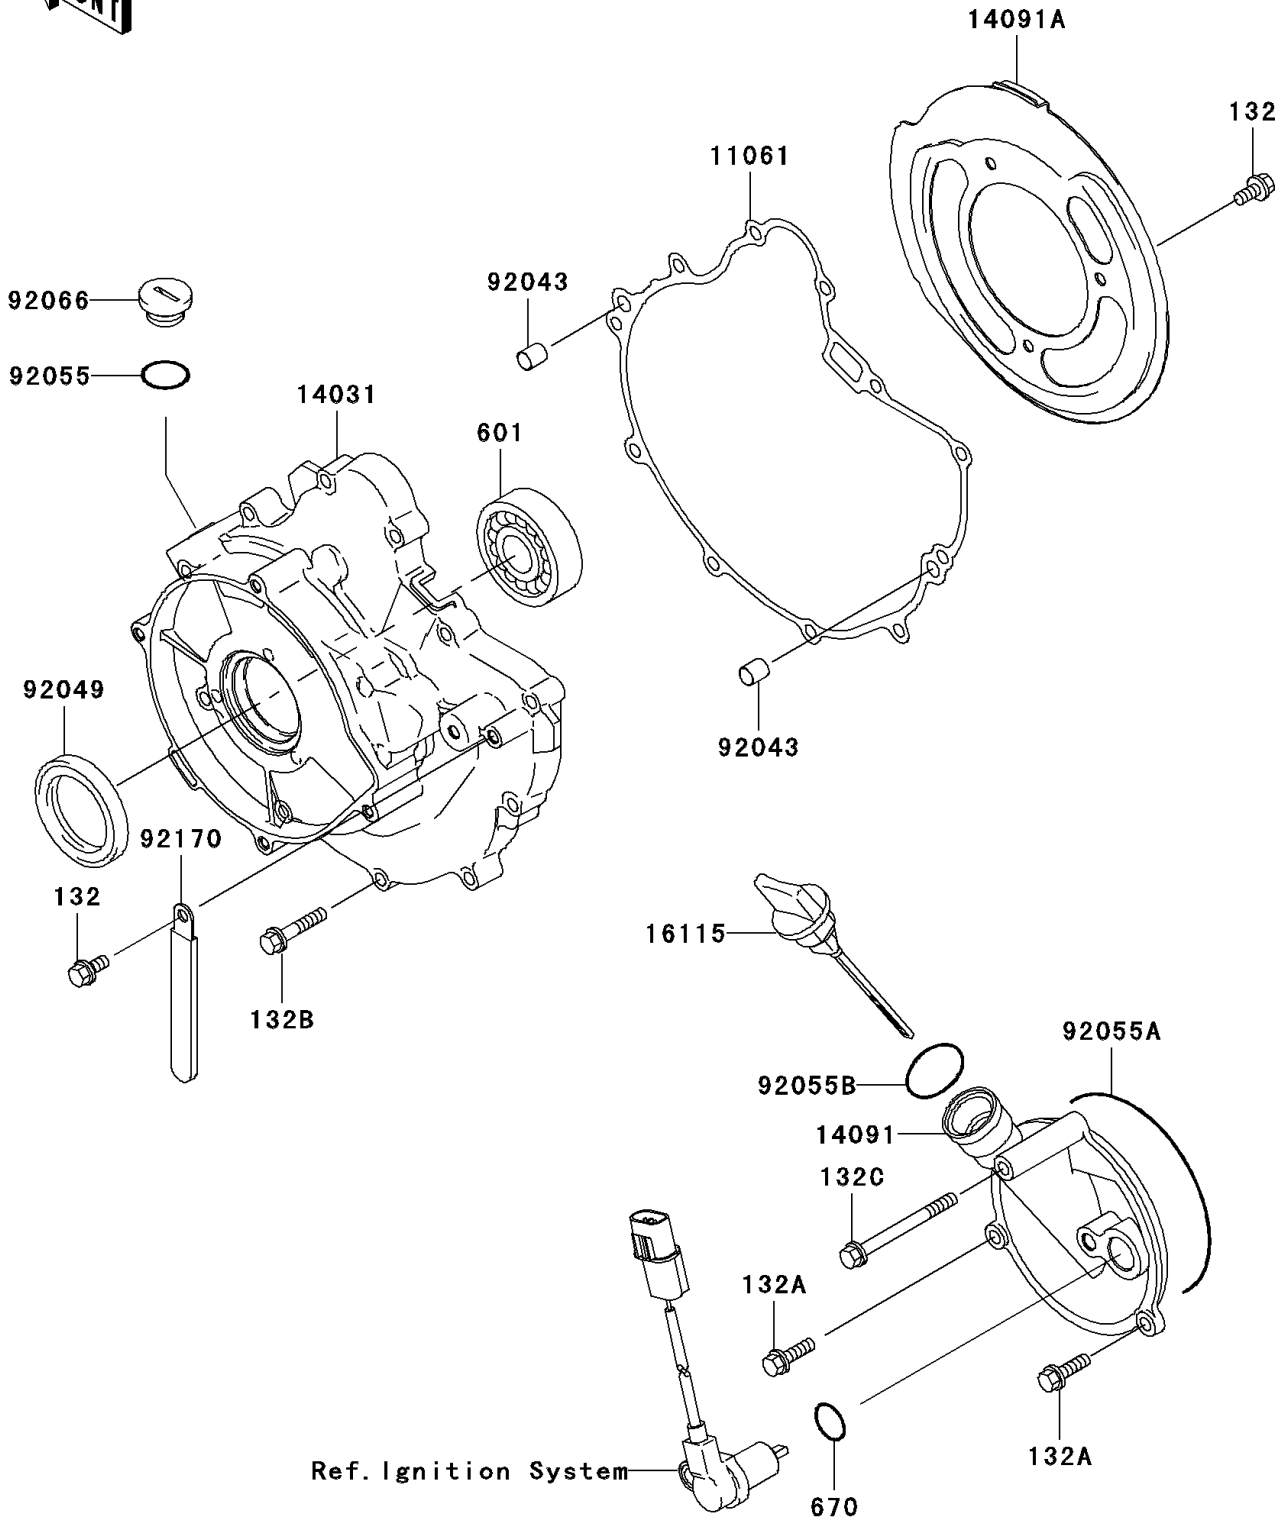

2005 Prairie 360 4X4 Hardwoods Green HD PARTS DIAGRAM

Engine Cover(s)

E1431

2005 Prairie 360 4X4 Hardwoods Green HD PARTS LIST

Engine Cover(s)

ITEM NAME	PART NUMBER	QUANTITY
BOLT-FLANGED-SMALL (Ref # 132)	132Y0612	4
BOLT-FLANGED-SMALL (Ref # 132A)	132Y0620	2
BOLT-FLANGED-SMALL (Ref # 132B)	132Y0630	11
BOLT-FLANGED-SMALL (Ref # 132C)	132Y0665	1
BEARING-BALL,#6004 (Ref # 601)	601A6004	1
O RING (Ref # 670)	670D2018	1
GASKET,GENERATOR COVER (Ref # 11061)	11061-1086	1
COVER-GENERATOR (Ref # 14031)	14031-1389	1
COVER (Ref # 14091)	14091-1365	1
COVER,BELT CONVERTER (Ref # 14091A)	14091-1571	1
CAP-OIL FILLER (Ref # 16115)	16115-1072	1
PIN,6.2X8X14 (Ref # 92043)	92043-1263	2
SEAL-OIL (Ref # 92049)	92049-1576	1
RING-O (Ref # 92055)	92055-1146	1
RING-O (Ref # 92055A)	92055-1632	1
RING-O,20MM (Ref # 92055B)	92055-2185	1
PLUG,COVER (Ref # 92066)	92066-1163	1
CLAMP (Ref # 92170)	92170-1925	1