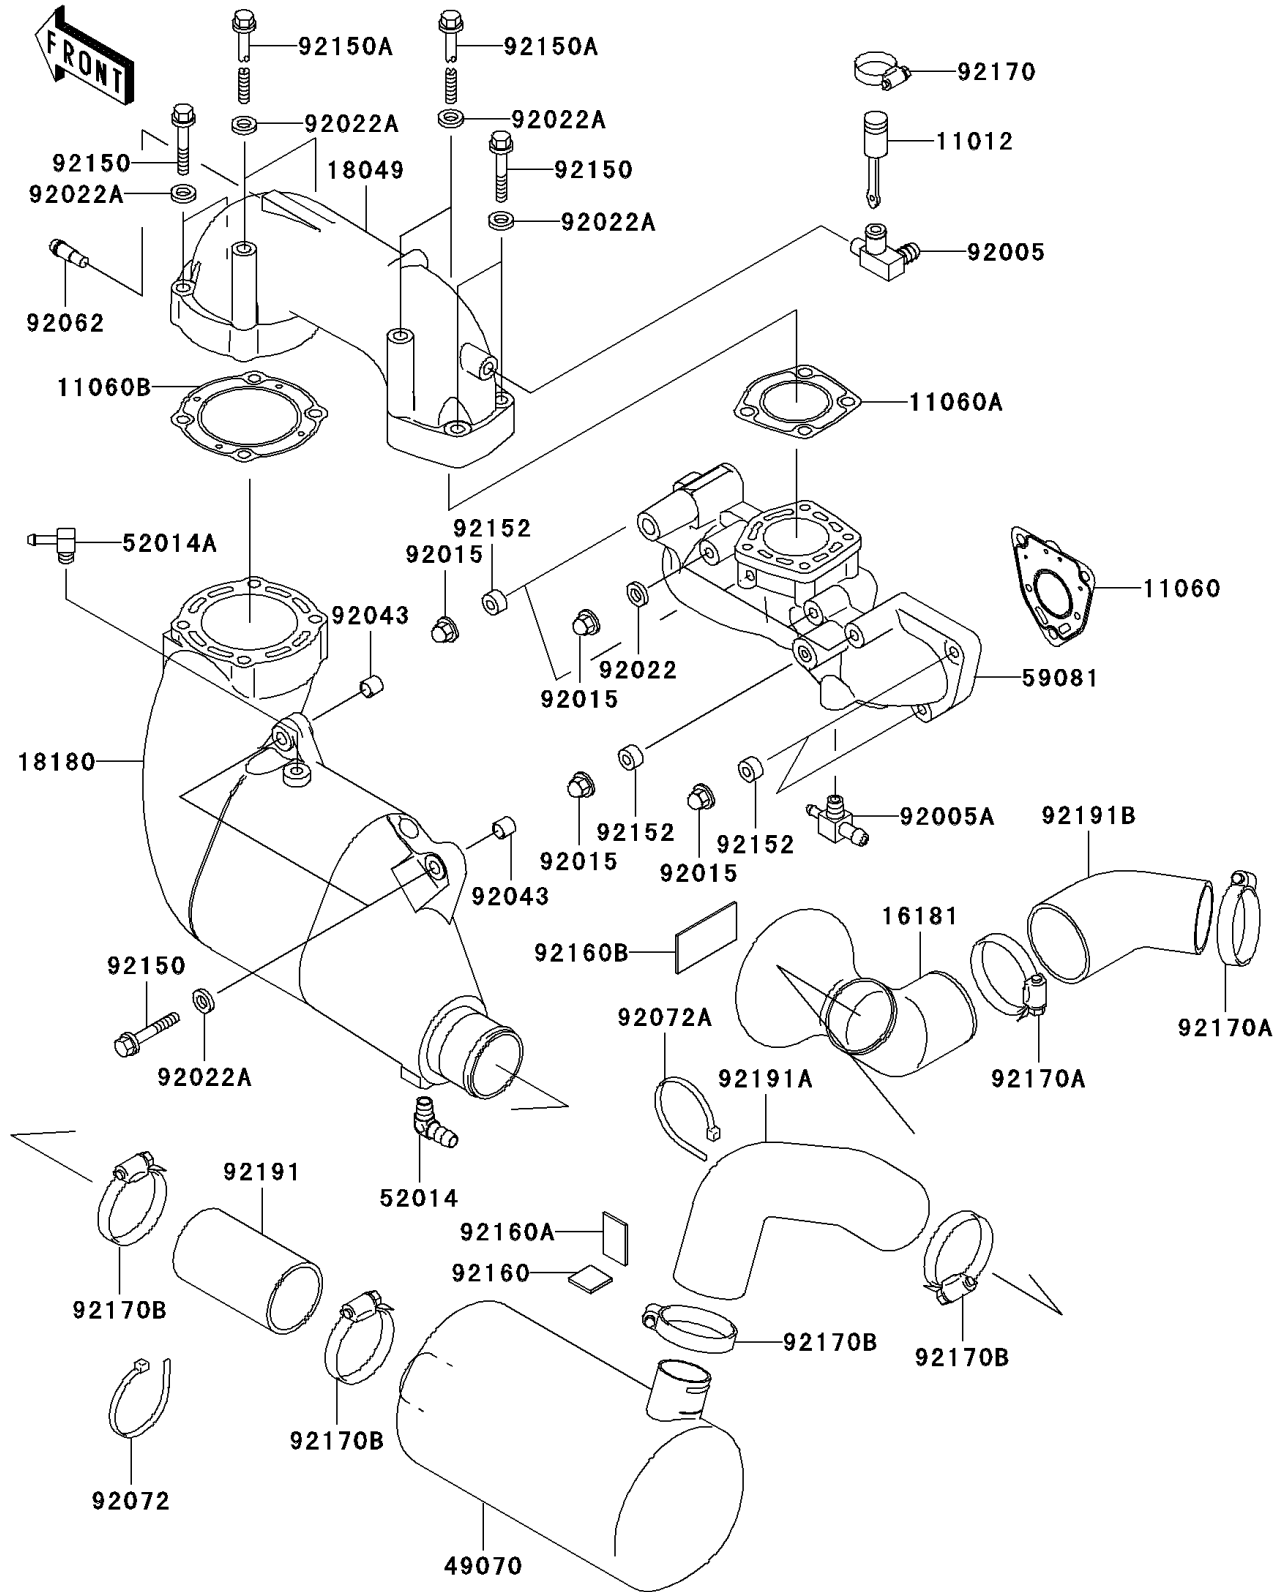

2003 1100 STX D.I. PARTS DIAGRAM

Muffler(s)

E1140

2003 1100 STX D.I. PARTS LIST

Muffler(s)

ITEM NAME	PART NUMBER	QUANTITY
CAP (Ref # 11012)	11012-3757	1
GASKET (Ref # 11060)	11060-3767	3
GASKET,MANIFOLD (Ref # 11060A)	11060-3768	1
GASKET,MUFFLER (Ref # 11060B)	11060-3769	1
TANK-RESONATOR (Ref # 16181)	16181-3702	1
PIPE-EXHAUST (Ref # 18049)	18049-3776	1
BODY-MUFFLER (Ref # 18180)	18180-3730	1
MUFFLER-COMP (Ref # 49070)	49070-3736	1
ELBOW (Ref # 52014)	52014-3711	1
ELBOW (Ref # 52014A)	52014-3721	1
MANIFOLD-EXHAUST (Ref # 59081)	59081-3730	1
FITTING (Ref # 92005)	92005-3715	1
FITTING (Ref # 92005A)	92005-3720	1
NUT,CAP,8MM (Ref # 92015)	92015-1371	9
WASHER,8.2X18X1.5 (Ref # 92022)	92022-1964	4
WASHER,10.2X20X1.5 (Ref # 92022A)	92022-3742	10
PIN,11X14X12.3 (Ref # 92043)	92043-1266	2
NOZZLE (Ref # 92062)	92062-3705	1
BAND,L=368.3 (Ref # 92072)	92072-3808	1
BAND (Ref # 92072A)	92072-3857	3
BOLT,10X50 (Ref # 92150)	92150-3819	6
BOLT,10X125 (Ref # 92150A)	92150-3825	4
COLLAR (Ref # 92152)	92152-3726	5
DAMPER,25X25 (Ref # 92160)	92160-3864	1
DAMPER,40X25 (Ref # 92160A)	92160-3865	1
DAMPER (Ref # 92160B)	92160-3913	1
CLAMP (Ref # 92170)	92170-3729	1
CLAMP (Ref # 92170A)	92170-3760	2
CLAMP (Ref # 92170B)	92170-3764	4

2003 1100 STX D.I. PARTS LIST

Muffler(s)

ITEM NAME	PART NUMBER	QUANTITY
TUBE (Ref # 92191)	92191-3922	1
TUBE,MUFFLER-RESONATOR (Ref # 92191A)	92191-3944	1
TUBE,RESONATOR-TAILPIPE (Ref # 92191B)	92191-3945	1