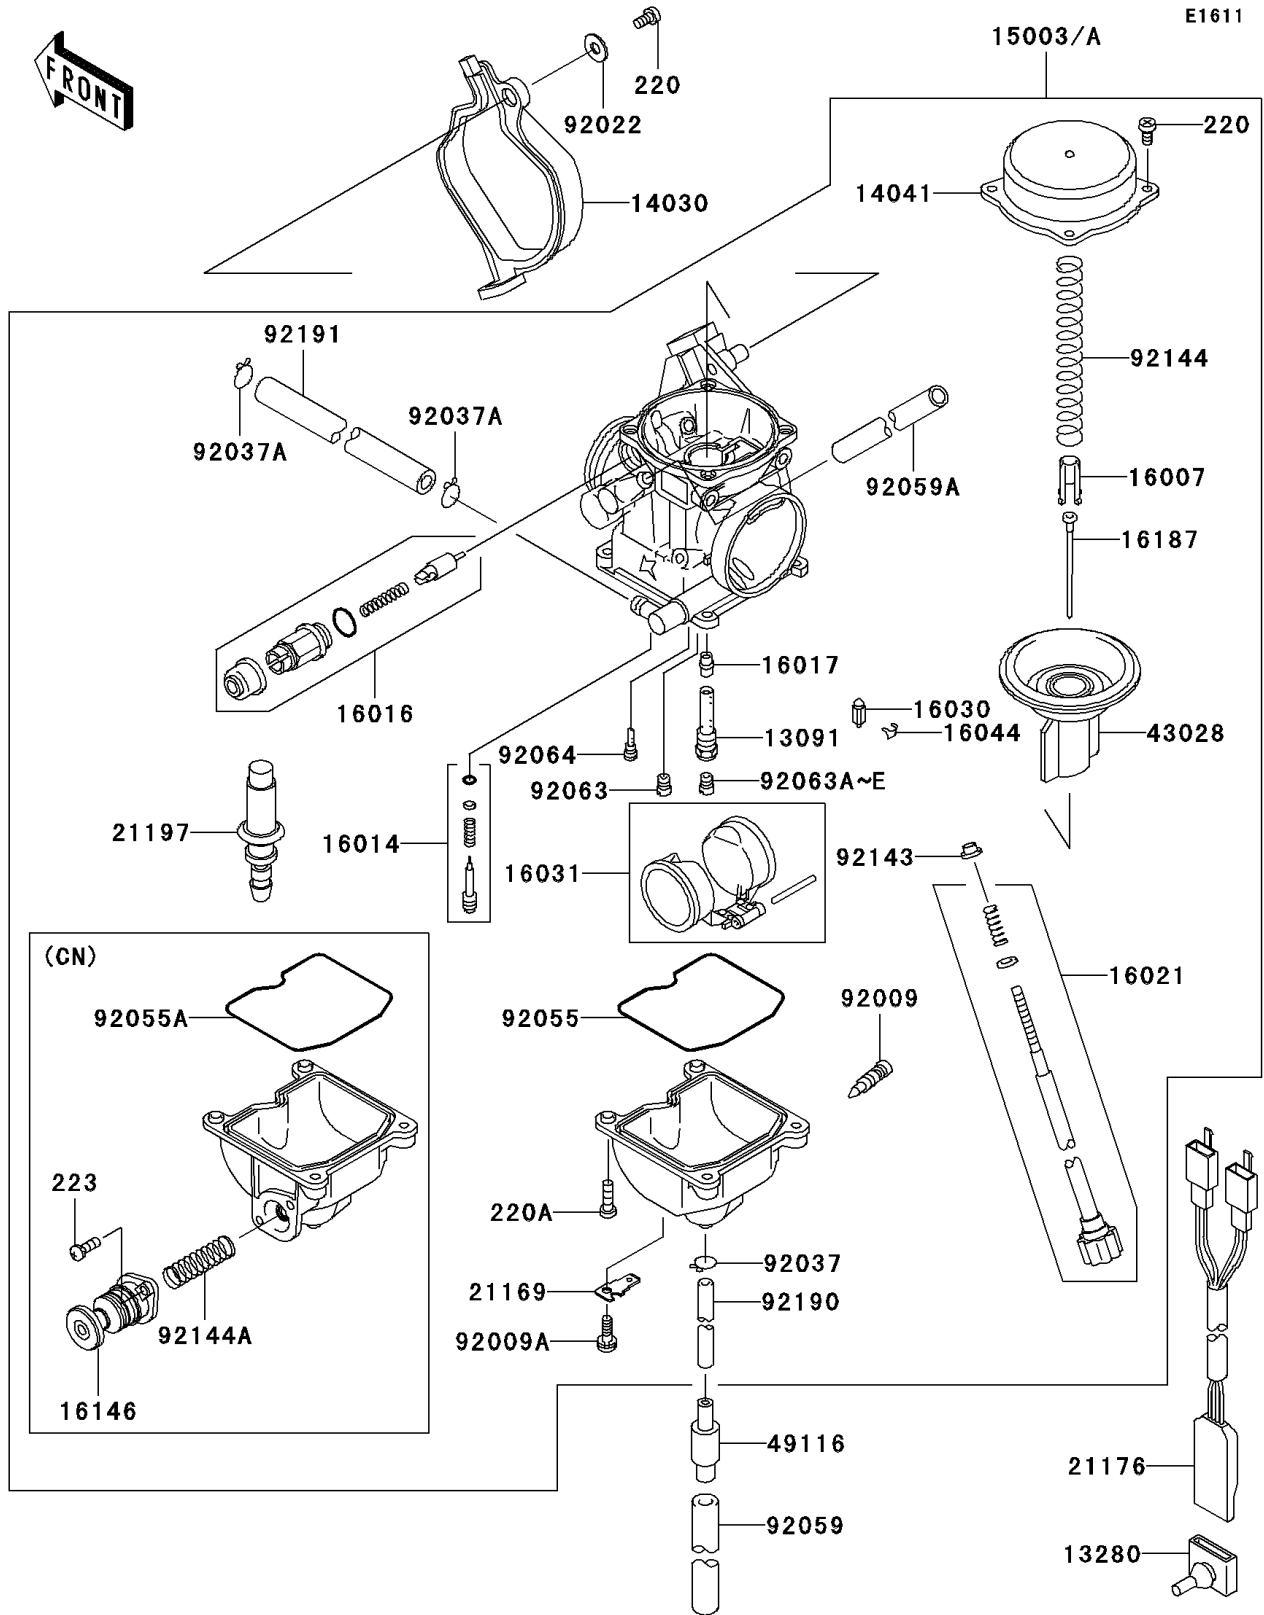

2004 Prairie 360 4X4 Hardwoods Green HD PARTS DIAGRAM

Carburetor

2004 Prairie 360 4X4 Hardwoods Green HD PARTS LIST

Carburetor

ITEM NAME	PART NUMBER	QUANTITY
HOLDER,NEEDLE JET (Ref # 13091)	13091-1914	1
HOLDER,CARBURETOR (Ref # 13280)	13280-1253	1
COVER-CARBURETOR (Ref # 14030)	14030-1054	1
COVER-COMP,MIXING,INSIDE (Ref # 14041)	14041-1061	1
SEAT-SPRING,VALVE (Ref # 16007)	16007-1134	1
SCREW-PILOT AIR (Ref # 16014)	16014-1081	1
PLUNGER,STARTER (Ref # 16016)	16016-1101	1
JET-NEEDLE,#6 (Ref # 16017)	16017-1254	1
SCREW-THROTTLE STOP (Ref # 16021)	16021-1242	1
VALVE-FLOAT (Ref # 16030)	16030-1007	1
FLOAT (Ref # 16031)	16031-1077	1
CLAMP,FLOAT VALVE (Ref # 16044)	16044-007	1
NEEDLE-JET,N2LQ (Ref # 16187)	16187-1236	1
TERMINAL (Ref # 21169)	21169-1072	1
SENSOR,CARBURETOR (Ref # 21176)	21176-1111	1
HEATER (Ref # 21197)	21197-1006	1
DIAPHRAGM,VALVE (Ref # 43028)	43028-1081	1
VALVE-ASSY (Ref # 49116)	49116-1126	1
SCREW,DRAIN,M6X0.75 (Ref # 92009)	92009-1551	1
SCREW (Ref # 92009A)	92009-1713	1
WASHER,5.2X13X1 (Ref # 92022)	92022-1380	1
CLAMP,TUBE (Ref # 92037)	92037-1201	1
CLAMP,TUBE (Ref # 92037A)	92037-1531	2
TUBE,7X10X100 (Ref # 92059)	92059-1736	1
TUBE,6.5X9.5X320 (Ref # 92059A)	92059-1861	1
JET-MAIN,#90 (Ref # 92063)	92063-1003	1
JET-MAIN,#152 (Ref # 92063B)	92063-1331	1
SCREW-PAN-CROS (Ref # 220)	220B0408	5
SCREW-PAN-CROS (Ref # 220A)	220D0414	4