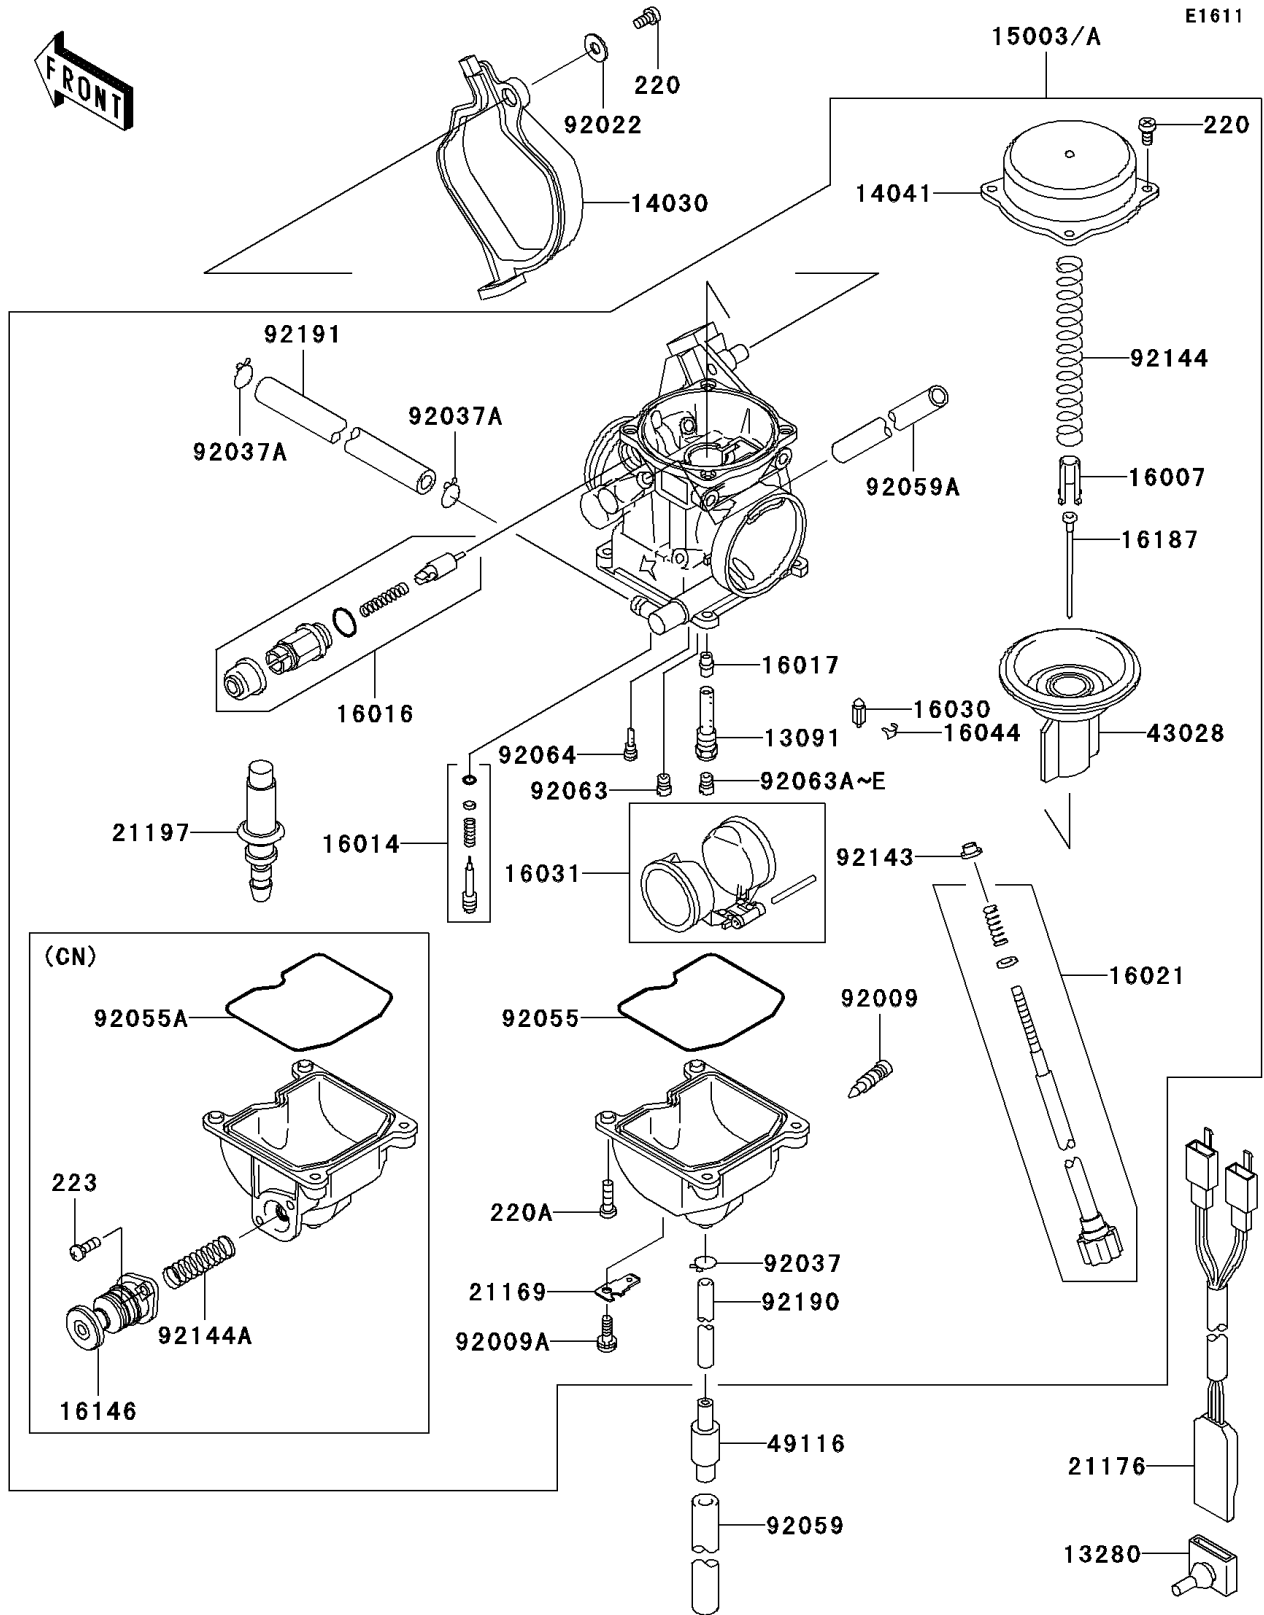

2005 Prairie 360 4X4 Hardwoods Green HD PARTS DIAGRAM

Carburetor

2005 Prairie 360 4X4 Hardwoods Green HD PARTS LIST

Carburetor

ITEM NAME	PART NUMBER	QUANTITY
HOLDER,NEEDLE JET (Ref # 13091)	13091-1914	1
HOLDER,CARBURETOR (Ref # 13280)	13280-1253	1
COVER-CARBURETOR (Ref # 14030)	14030-1054	1
COVER-COMP,MIXING,INSIDE (Ref # 14041)	14041-1061	1
SEAT-SPRING,VALVE (Ref # 16007)	16007-1134	1
SCREW-PILOT AIR (Ref # 16014)	16014-1081	1
PLUNGER,STARTER (Ref # 16016)	16016-1101	1
JET-NEEDLE,#6 (Ref # 16017)	16017-1254	1
SCREW-THROTTLE STOP (Ref # 16021)	16021-1242	1
VALVE-FLOAT (Ref # 16030)	16030-1007	1
FLOAT (Ref # 16031)	16031-1077	1
CLAMP,FLOAT VALVE (Ref # 16044)	16044-007	1
NEEDLE-JET,N2LQ (Ref # 16187)	16187-1236	1
TERMINAL (Ref # 21169)	21169-1072	1
SENSOR,CARBURETOR (Ref # 21176)	21176-1111	1
HEATER (Ref # 21197)	21197-1006	1
DIAPHRAGM,VALVE (Ref # 43028)	43028-1081	1
VALVE-ASSY (Ref # 49116)	49116-1126	1
SCREW,DRAIN,M6X0.75 (Ref # 92009)	92009-1551	1
SCREW (Ref # 92009A)	92009-1713	1
WASHER,5.2X13X1 (Ref # 92022)	92022-1380	1
CLAMP,TUBE (Ref # 92037)	92037-1201	1
CLAMP,TUBE (Ref # 92037A)	92037-1531	2
TUBE,7X10X100 (Ref # 92059)	92059-1736	1
TUBE,6.5X9.5X320 (Ref # 92059A)	92059-1861	1
JET-MAIN,#90 (Ref # 92063)	92063-1003	1
JET-MAIN,#152 (Ref # 92063B)	92063-1331	1
SCREW-PAN-CROS (Ref # 220)	220B0408	5
SCREW-PAN-CROS (Ref # 220A)	220D0414	4