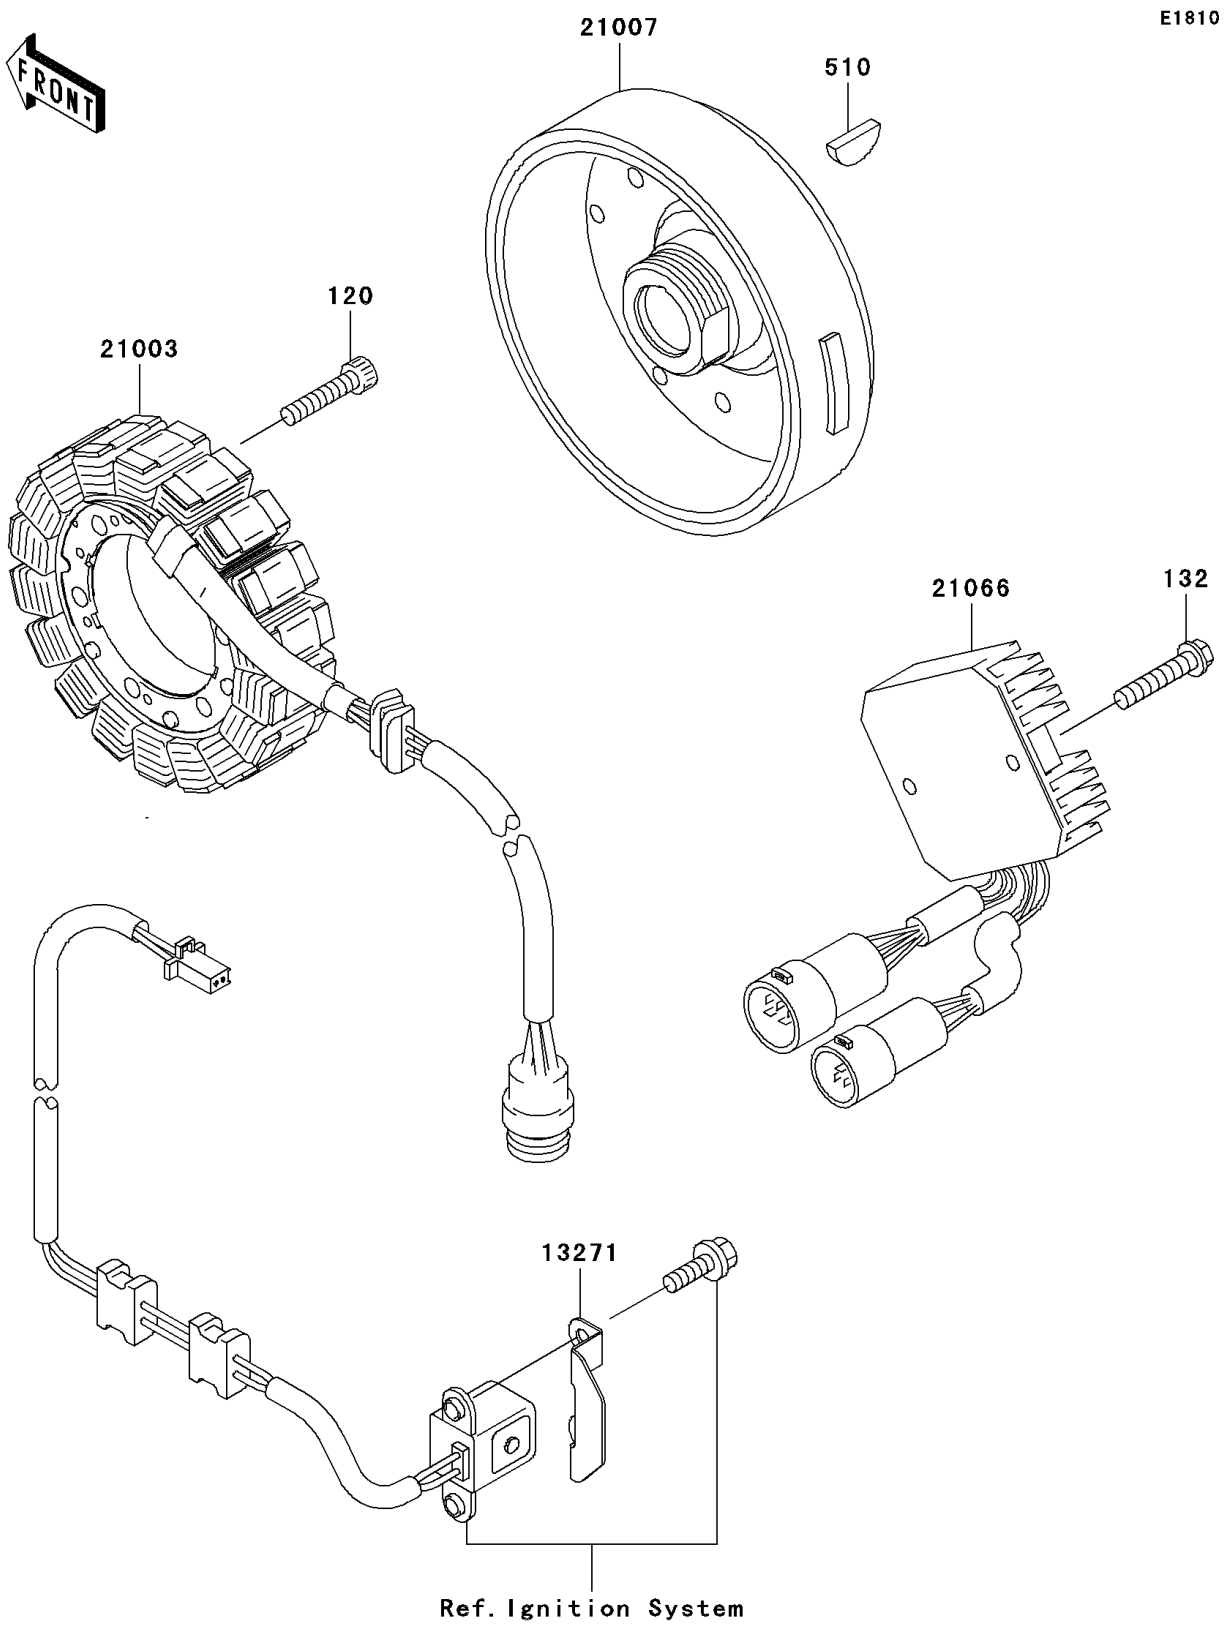

2005 Prairie 360 4X4 Hardwoods Green HD PARTS DIAGRAM

Generator

2005 Prairie 360 4X4 Hardwoods Green HD PARTS LIST

Generator

ITEM NAME	PART NUMBER	QUANTITY
BOLT-SOCKET,6X28 (Ref # 120)	120P0628	3
BOLT-FLANGED-SMALL (Ref # 132)	132Y0630	2
KEY-WOODRUFF (Ref # 510)	510A4200	1
PLATE (Ref # 13271)	13271-1369	1
STATOR (Ref # 21003)	21003-1387	1
ROTOR (Ref # 21007)	21007-1400	1
REGULATOR-VOLTAGE (Ref # 21066)	21066-1112	1