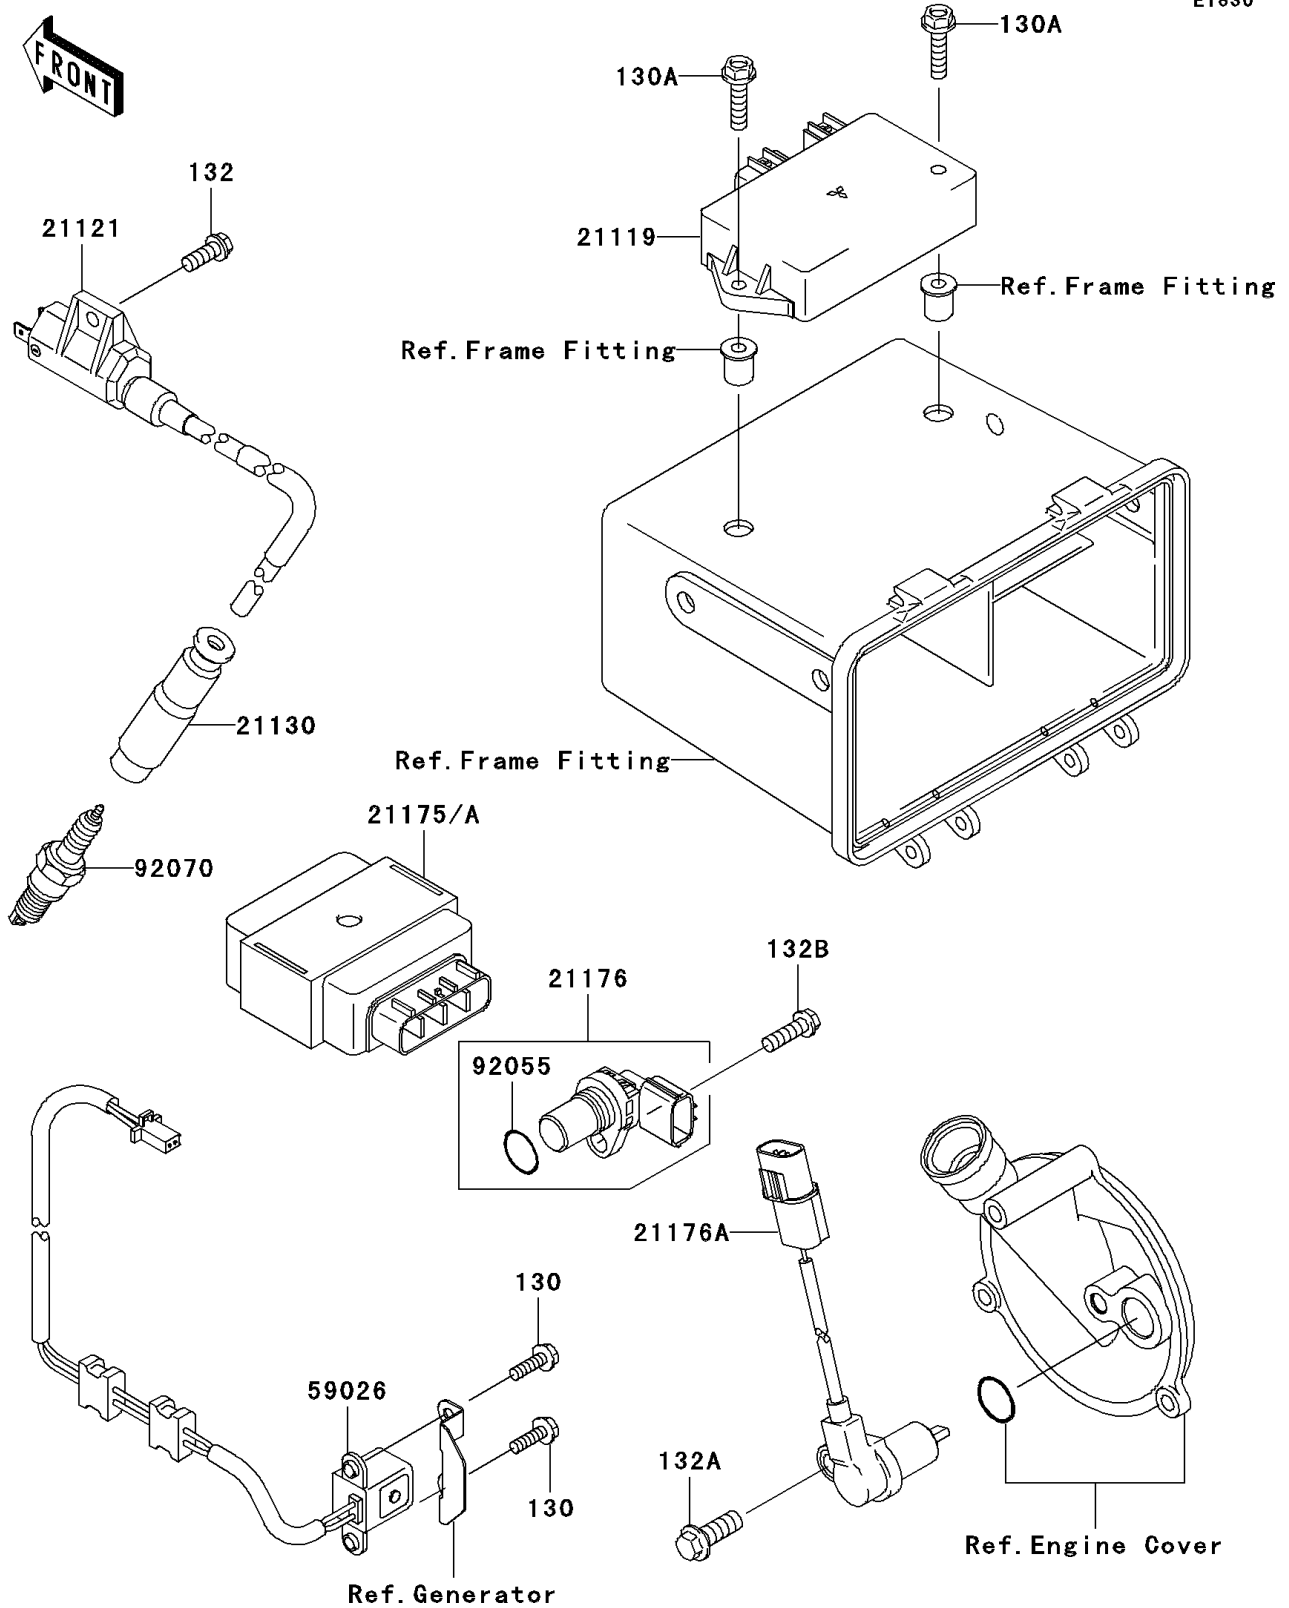

2005 Prairie 360 4X4 Hardwoods Green HD PARTS DIAGRAM

Ignition System

E1830

2005 Prairie 360 4X4 Hardwoods Green HD PARTS LIST

Ignition System

| ITEM NAME | PART NUMBER | QUANTITY |
|--|-------------|----------|
| BOLT-FLANGED (Ref # 130) | 130G0516 | 2 |
| BOLT-FLANGED,6X25 (Ref # 130A) | 130J0625 | 2 |
| BOLT-FLANGED-SMALL (Ref # 132) | 132H0616 | 1 |
| BOLT-FLANGED-SMALL (Ref # 132A) | 132H0822 | 1 |
| BOLT-FLANGED-SMALL (Ref # 132B) | 132Y0620 | 1 |
| IGNITER (Ref # 21119) | 21119-1627 | 1 |
| COIL-IGNITION (Ref # 21121) | 21121-1160 | 1 |
| CAP-SPARK PLUG (Ref # 21130) | 21130-1071 | 1 |
| CONTROL UNIT-ELECTRONIC (Ref # 21175) | 21175-0045 | 1 |
| SENSOR,SPEED (Ref # 21176) | 21176-1104 | 1 |
| SENSOR,REVERSE (Ref # 21176A) | 21176-1109 | 1 |
| COIL-PULSING (Ref # 59026) | 59026-1110 | 1 |
| RING-O (Ref # 92055) | 92055-1718 | 1 |
| PLUG-SPARK,DPR8EA-9(NGK) (Ref # 92070) | 92070-1065 | 1 |