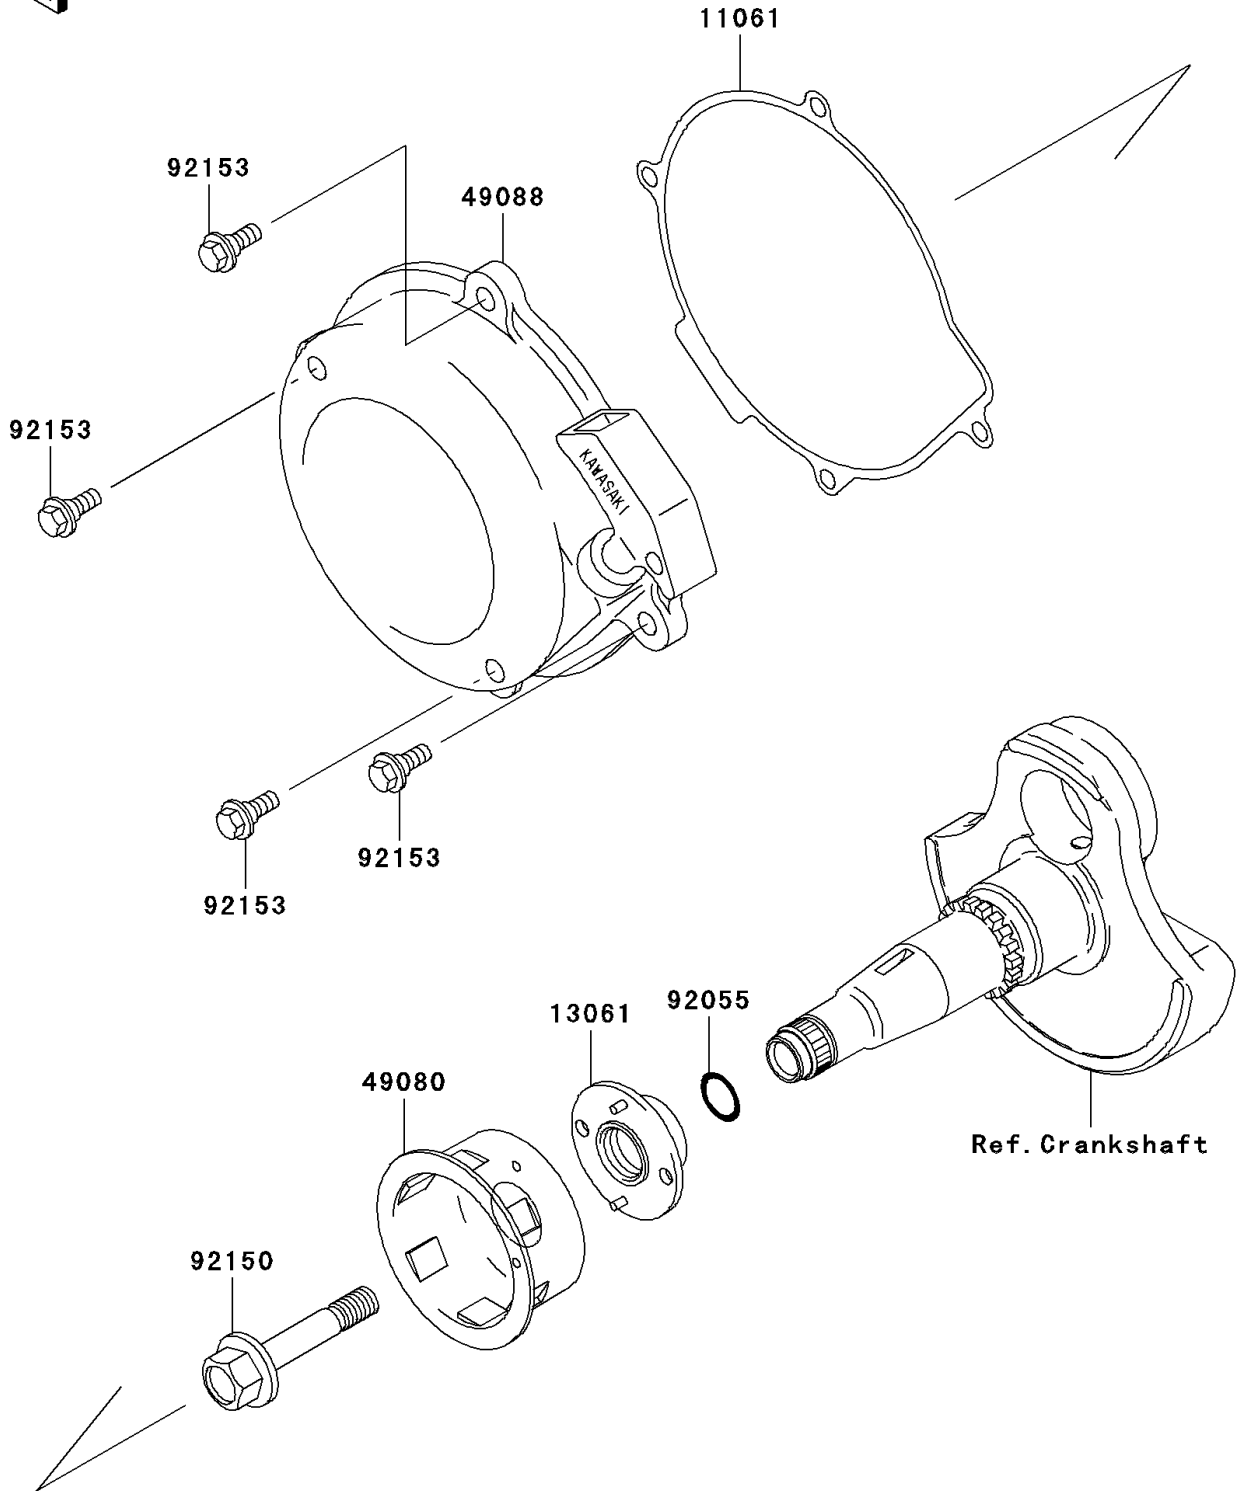

2005 Prairie 360 4X4 Hardwoods Green HD PARTS DIAGRAM

Recoil Starter

E3040

2005 Prairie 360 4X4 Hardwoods Green HD PARTS LIST

Recoil Starter

ITEM NAME	PART NUMBER	QUANTITY
GASKET,RECOIL STARTER (Ref # 11061)	11061-1153	1
BOSS,STARTING PULLEY (Ref # 13061)	13061-1867	1
PULLEY-STARTING (Ref # 49080)	49080-1060	1
STARTER-RECOIL (Ref # 49088)	49088-1058	1
RING-O,16.8X2.4 (Ref # 92055)	92055-1258	1
BOLT,PULLEY (Ref # 92150)	92150-1987	1
BOLT,RECOIL STARTER (Ref # 92153)	92153-7007	4