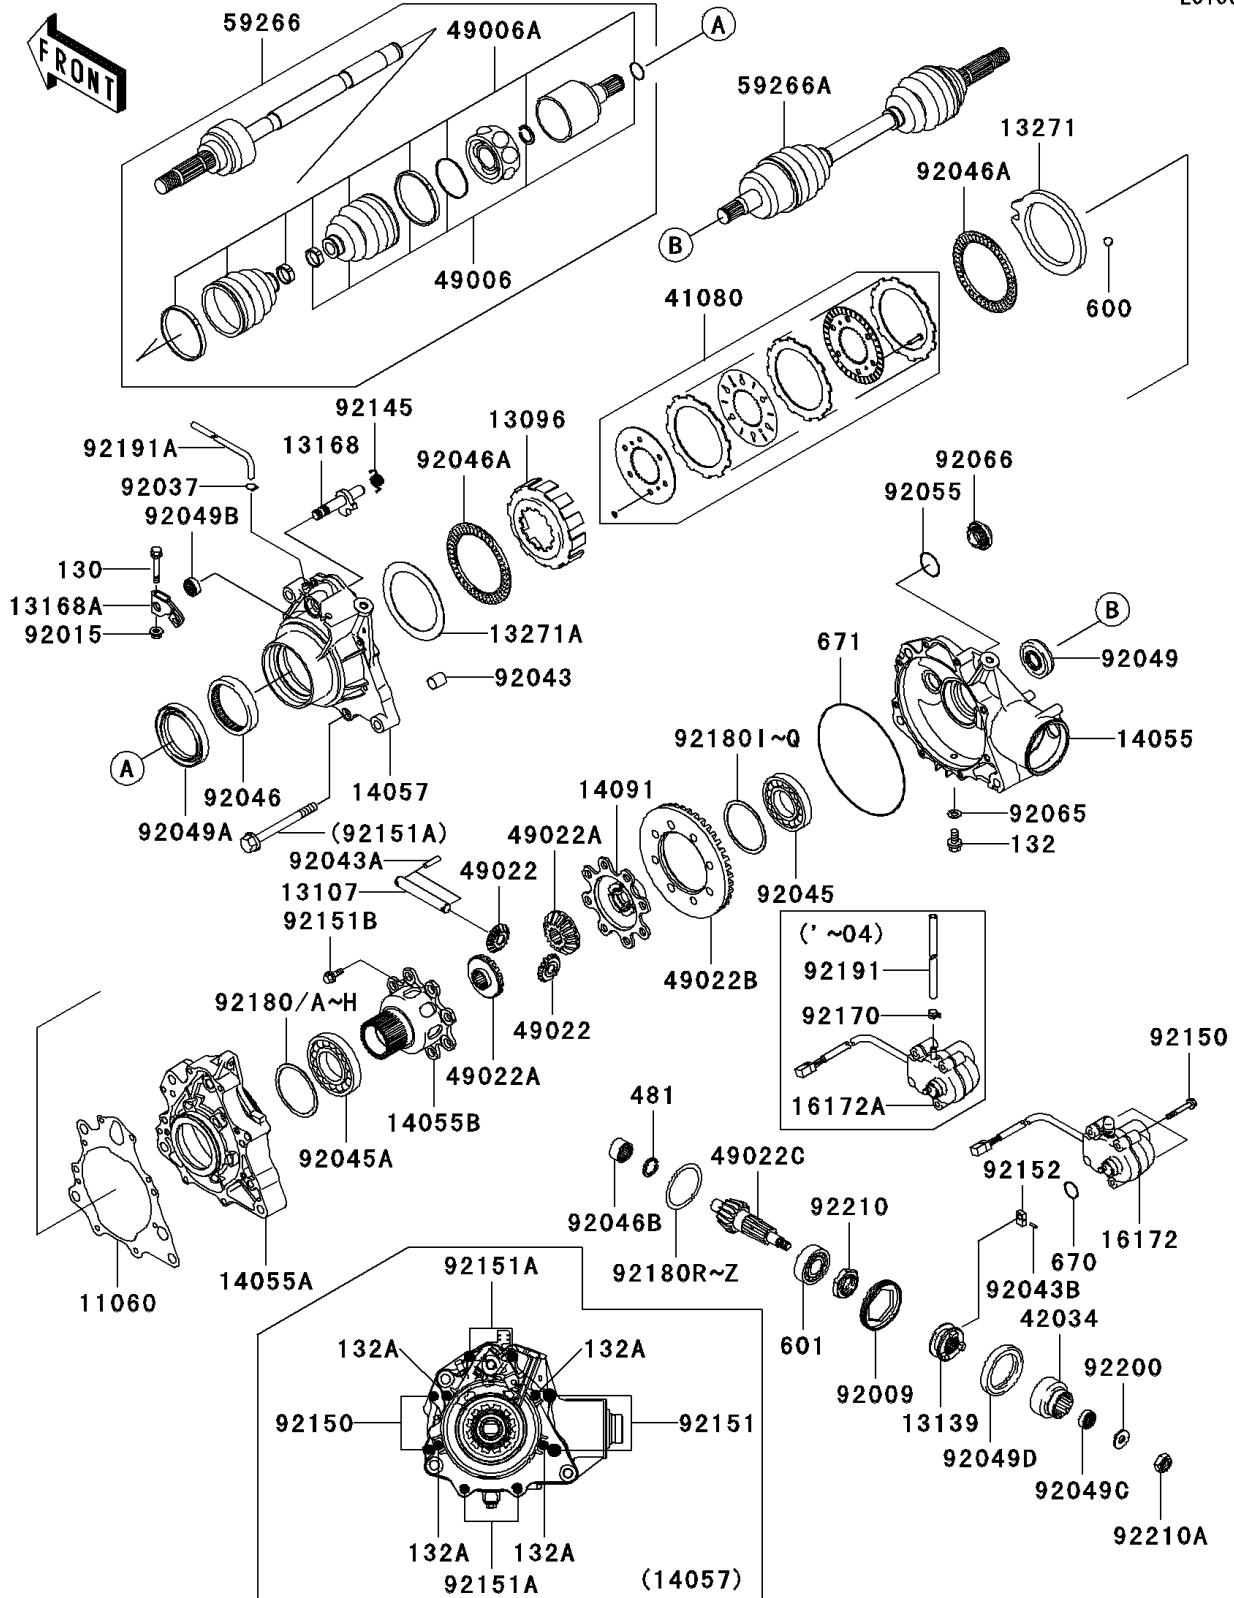

# 2005 Prairie 360 4X4 Hardwoods Green HD PARTS DIAGRAM

Drive Shaft-Front(C2/C3)

E3136A

### Drive Shaft-Front(C2/C3)

ITEM NAME	PART NUMBER	QUANTITY
GASKET,DIFF CASE (Ref # 11060)	11060-1982	1
HOUSING-CLUTCH,DISC (Ref # 13096)	13096-1163	1
SHAFT,BEVEL (Ref # 13107)	13107-1447	1
SHIFTER,DIFFERENTIAL (Ref # 13139)	13139-1097	1
LEVER,DIFF (Ref # 13168)	13168-1724	1
LEVER,DIFFERENTIAL (Ref # 13168A)	13168-1725	1
PLATE,CAM (Ref # 13271)	13271-1497	1
PLATE,DISC (Ref # 13271A)	13271-1503	1
CASE-GEAR,DIFFERENTIAL,RH (Ref # 14055)	14055-1149	1
CASE-GEAR,CENTER (Ref # 14055A)	14055-1155	1
CASE-GEAR,BEVEL,LH (Ref # 14055B)	14055-1156	1
CASE-COMP-GEAR,DIFF,LH (Ref # 14057)	14057-1004	1
COVER,BEVEL,RH (Ref # 14091)	14091-1197	1
ACTUATOR (Ref # 16172)	16172-0001	1
DISC ASSY,DIFFERENTIAL LOCK (Ref # 41080)	41080-1512	1
COUPLING,BEVEL (Ref # 42034)	42034-1192	1
BOOT,BALL JOINT,INSIDE (Ref # 49006)	49006-1342	2
BOOT,BALL JOINT,OUTSIDE (Ref # 49006A)	49006-1343	2
GEAR-BEVEL,10T (Ref # 49022)	49022-1177	2
GEAR-BEVEL,16T (Ref # 49022A)	49022-1178	2
GEAR-BEVEL,35T (Ref # 49022B)	49022-1190	1
GEAR-BEVEL,8T (Ref # 49022C)	49022-1201	1
JOINT-BALL,LH (Ref # 59266)	59266-1129	1
JOINT-BALL,RH (Ref # 59266A)	59266-1130	1
SCREW,64MM (Ref # 92009)	92009-1914	1
NUT,LOCK,FLANGED,6MM (Ref # 92015)	92015-1339	1
CLAMP,HOSE (Ref # 92037)	92037-1104	1
PIN,6.2X8X14 (Ref # 92043)	92043-1263	2
PIN (Ref # 92043A)	92043-1575	2