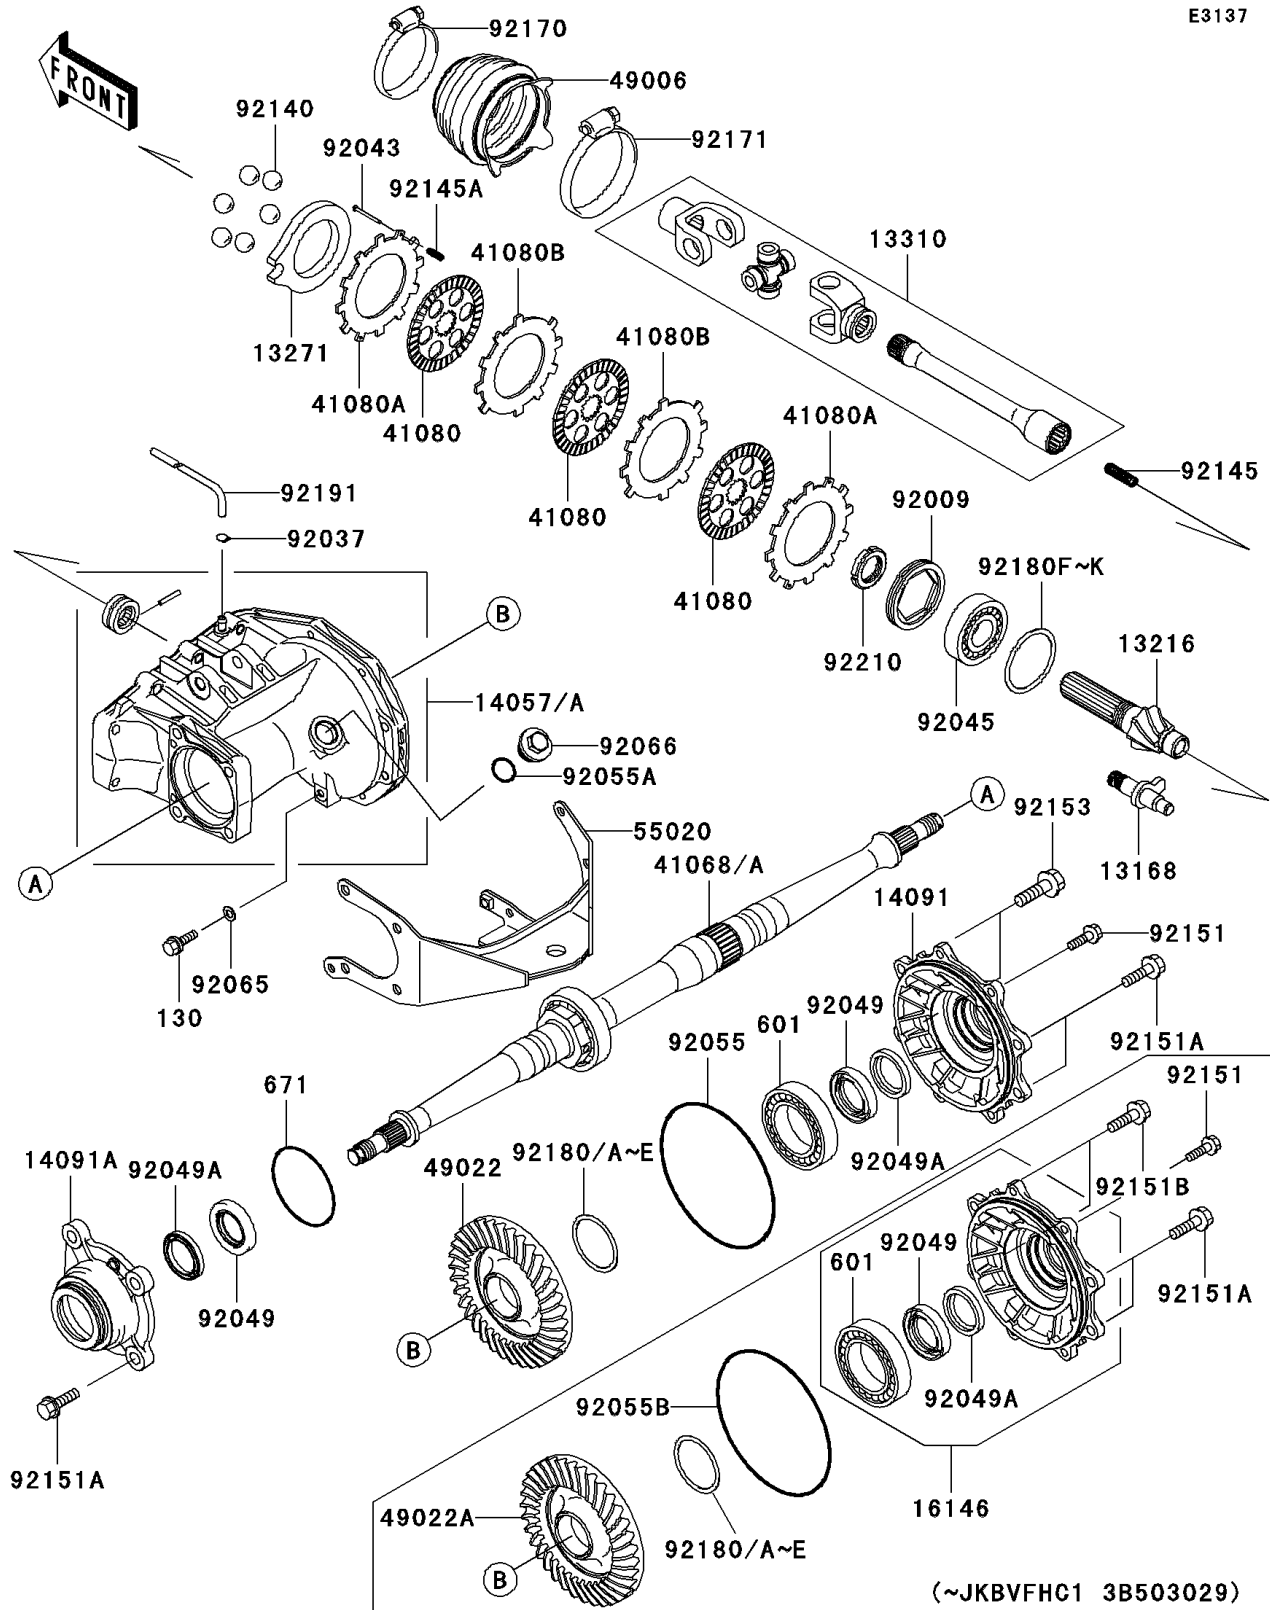

# 2005 Prairie 360 4X4 Hardwoods Green HD PARTS DIAGRAM

Drive Shaft-Rear

E3137

### Drive Shaft-Rear

ITEM NAME	PART NUMBER	QUANTITY
LEVER,BRAKE (Ref # 13168)	13168-1687	1
GEAR-COMP,RR,8T (Ref # 13216)	13216-1188	1
PLATE,CAM (Ref # 13271)	13271-1367	1
SHAFT-ASSY,RR DRIVE SHAFT (Ref # 13310)	13310-1028	1
CASE-COMP-GEAR (Ref # 14057)	14057-0001	1
COVER,RH (Ref # 14091)	14091-0028	1
COVER,LH (Ref # 14091A)	14091-1422	1
AXLE (Ref # 41068)	41068-1453	1
DISC,FRICITION (Ref # 41080)	41080-1482	3
DISC,PRESSURE (Ref # 41080A)	41080-1483	2
DISC,SEPARATER (Ref # 41080B)	41080-1484	2
BOOT,RR DRIVE SHAFT (Ref # 49006)	49006-1358	1
GEAR-BEVEL,RR,35T (Ref # 49022)	49022-0003	1
GUARD,RR,CASE (Ref # 55020)	55020-0038	1
SCREW (Ref # 92009)	92009-1667	1
CLAMP,HOSE (Ref # 92037)	92037-1104	1
PIN,3X35 (Ref # 92043)	92043-1617	2
BEARING-BALL,BX30-1C3 (Ref # 92045)	92045-1391	1
SEAL-OIL,HTC40X58X8 (Ref # 92049)	92049-0012	2
SEAL-OIL,SC40X52X7 (Ref # 92049A)	92049-0013	2
RING-O,156.3X3.7 (Ref # 92055)	92055-0004	1
RING-O,25.7X2.4 (Ref # 92055A)	92055-1136	1
GASKET (Ref # 92065)	92065-023	1
PLUG (Ref # 92066)	92066-1303	1
BALL,D/O#12 (Ref # 92140)	92140-1064	6
BOLT-FLANGED,8X16 (Ref # 130)	130G0816	1
BEARING-BALL (Ref # 601)	601A6011	1
O RING (Ref # 671)	671D2585	1
SPRING,RR DRIVE SHAFT (Ref # 92145)	92145-1300	1