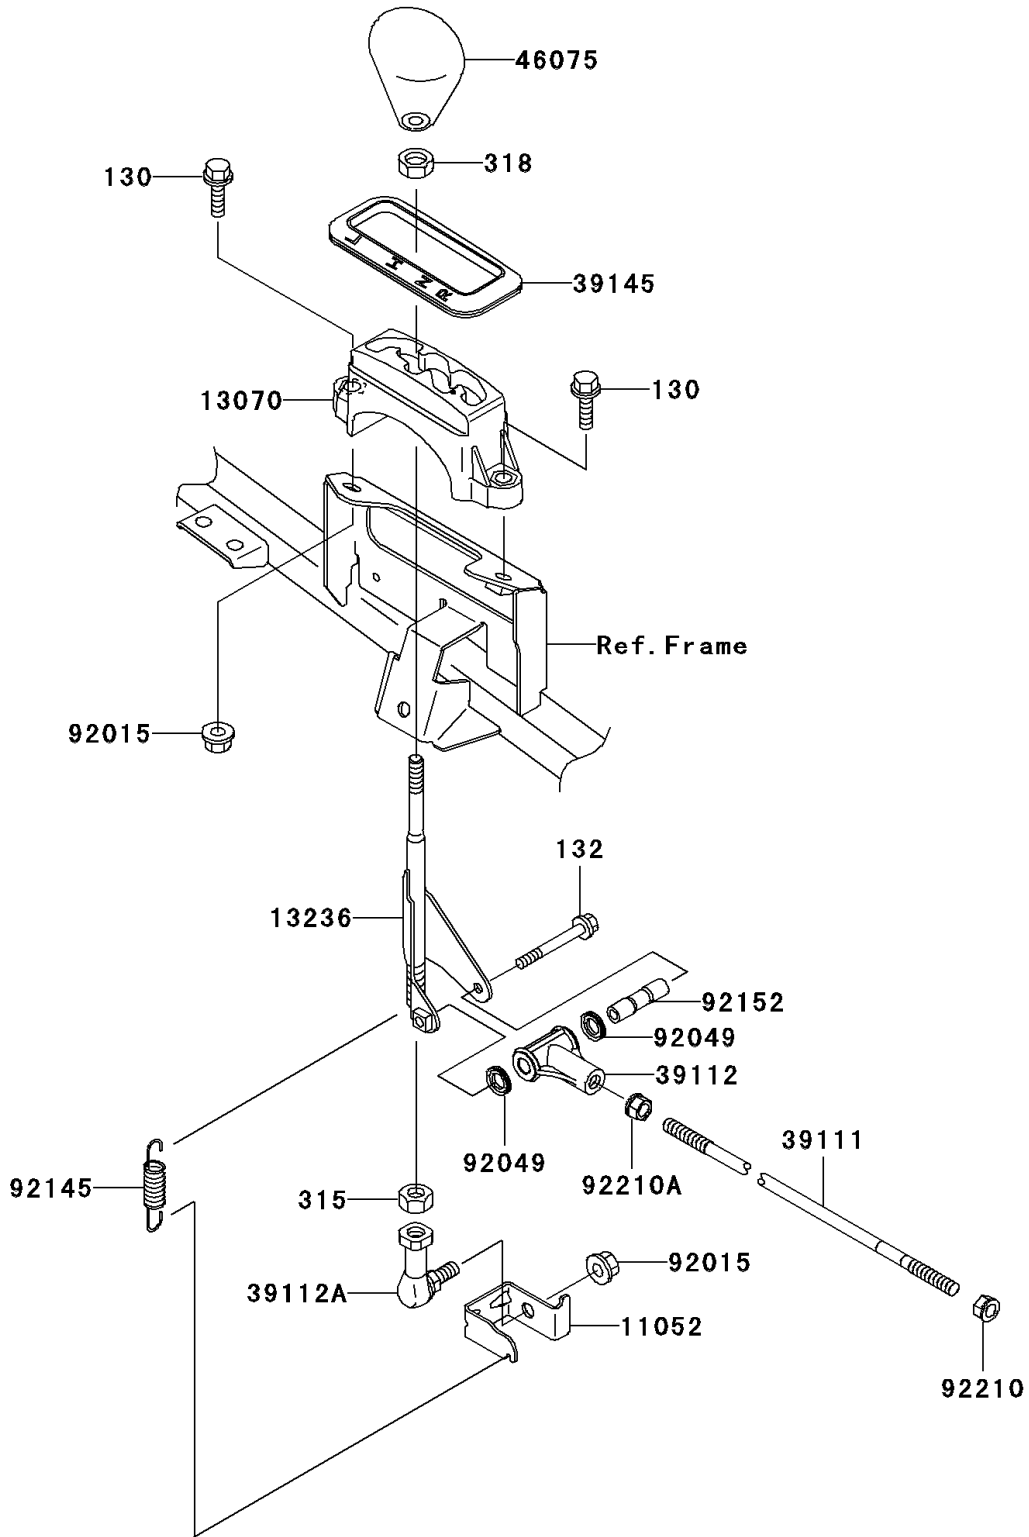

2005 Prairie 360 4X4 Hardwoods Green HD PARTS DIAGRAM

Control

E7110

2005 Prairie 360 4X4 Hardwoods Green HD PARTS LIST

Control

ITEM NAME	PART NUMBER	QUANTITY
BOLT-FLANGED (Ref # 130)	130Z0825	2
BOLT-FLANGED-SMALL (Ref # 132)	132J0650	1
NUT-HEX-FINE,10MM (Ref # 315)	315B1000	1
NUT-HEX-SMALL,8MM (Ref # 318)	318G0800	1
BRACKET,CONTROL (Ref # 11052)	11052-1476	1
GUIDE,CONTROL SHAFT (Ref # 13070)	13070-1382	1
LEVER-COMP,SHIFT (Ref # 13236)	13236-1384	1
ROD-TIE,SHIFT (Ref # 39111)	39111-1175	1
RODEND-TIE (Ref # 39112)	39112-1079	1
RODEND-TIE,CONTROL PIVOT (Ref # 39112A)	39112-1084	1
TRIM-SEAL,CONTROL GUIDE (Ref # 39145)	39145-1121	1
GRIP,SHIFT (Ref # 46075)	46075-1185	1
NUT,8MM (Ref # 92015)	92015-1432	2
SEAL-OIL (Ref # 92049)	92049-1458	2
SPRING,CONTROL (Ref # 92145)	92145-1441	1
COLLAR,RODEND-TIE (Ref # 92152)	92152-1222	1
NUT,RH,THREAD 8MM (Ref # 92210)	92210-1242	1
NUT,LH,THREAD 8MM (Ref # 92210A)	92210-1284	1