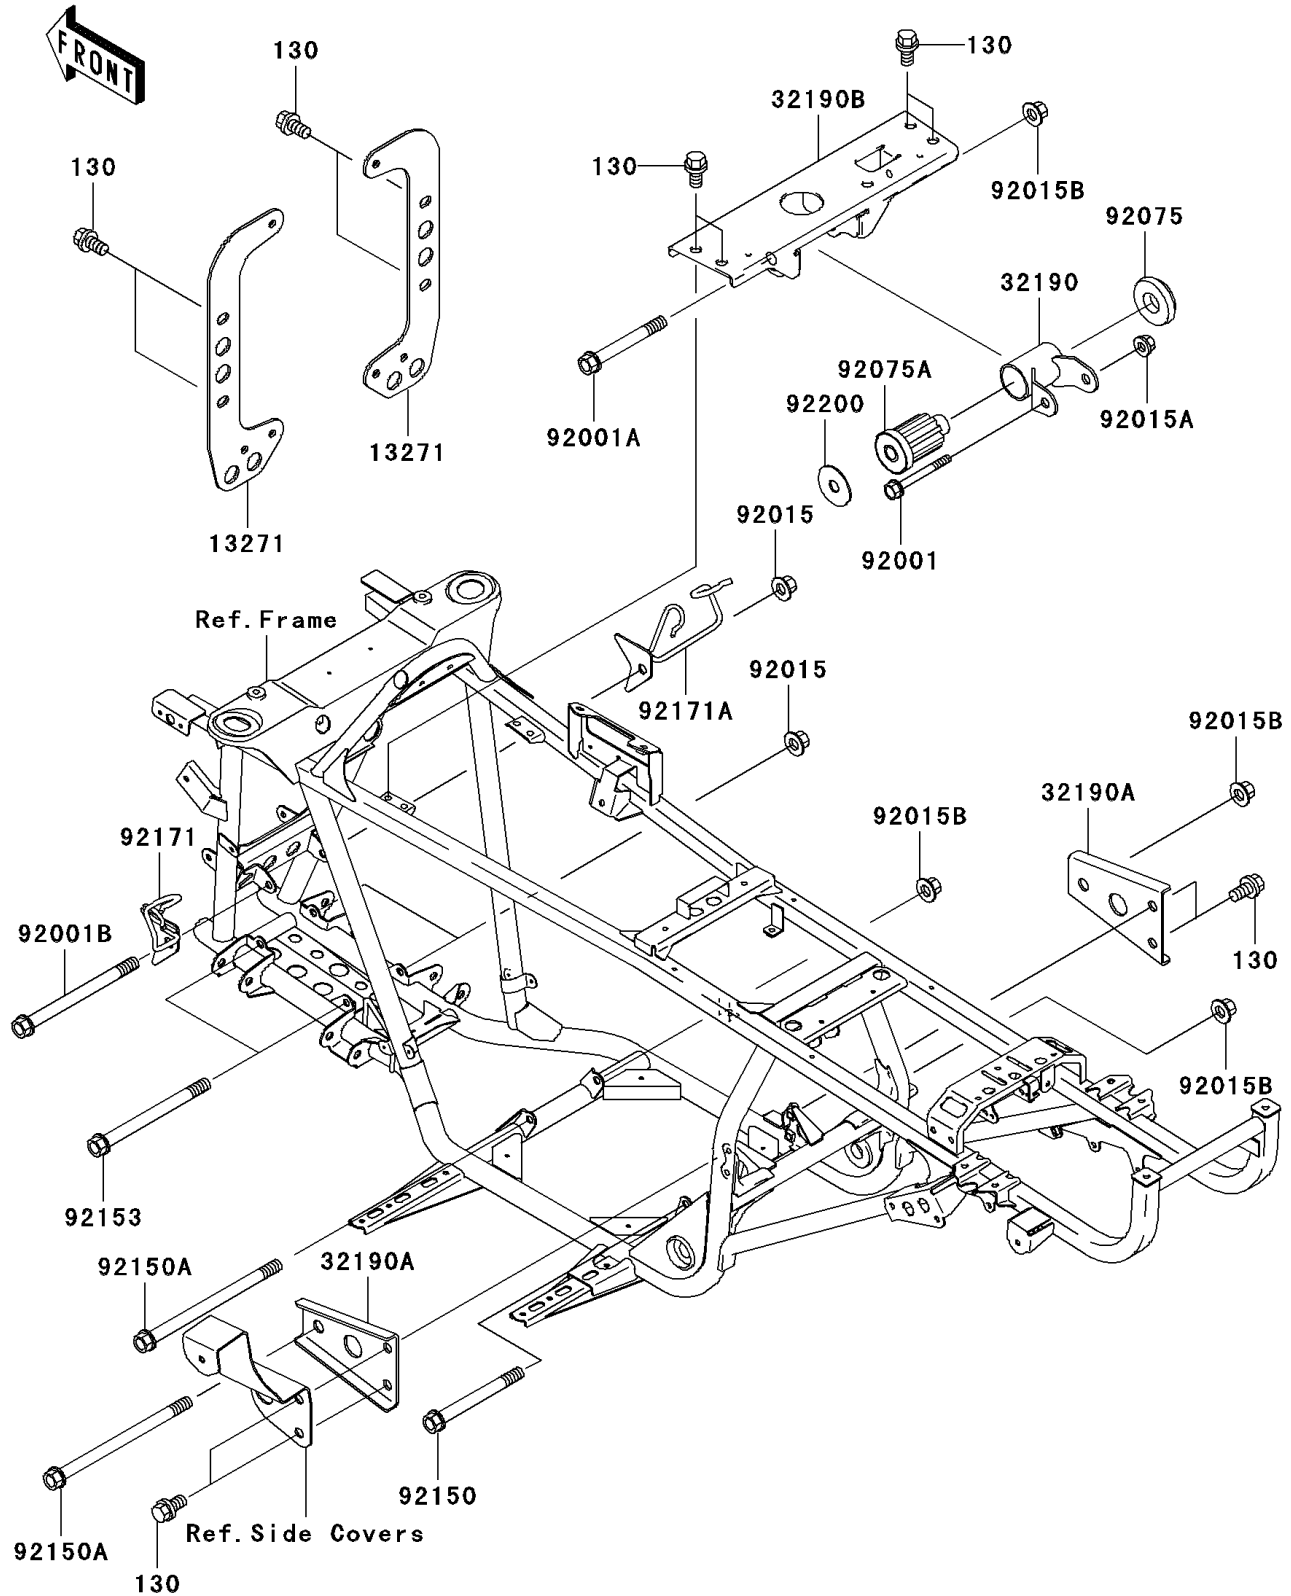

2005 Prairie 360 4X4 Hardwoods Green HD PARTS DIAGRAM

Engine Mount

F2122

2005 Prairie 360 4X4 Hardwoods Green HD PARTS LIST

Engine Mount

ITEM NAME	PART NUMBER	QUANTITY
BOLT-FLANGED,8X14 (Ref # 130)	130J0814	12
PLATE,OIL COOLER (Ref # 13271)	13271-7519	2
BRACKET-ENGINE (Ref # 32190)	32190-1141	1
BRACKET-ENGINE,RR (Ref # 32190A)	32190-7505	2
BRACKET-ENGINE,HEAD (Ref # 32190B)	32190-7507	1
BOLT,FLANGED,8X60,BLACK (Ref # 92001)	92001-1615	1
BOLT,FLANGED,10X80 (Ref # 92001A)	92001-1709	1
BOLT,FLANGED,10X125 (Ref # 92001B)	92001-1720	1
NUT,FLANGED,10MM (Ref # 92015)	92015-1335	3
NUT,LOCK,FLANGED,8MM (Ref # 92015A)	92015-1397	1
NUT,FLANGED,10MM (Ref # 92015B)	92015-1727	4
DAMPER,ENGINE MOUNT,SIDE (Ref # 92075)	92075-1274	1
DAMPER,ENGINE MOUNT,MAIN (Ref # 92075A)	92075-1377	1
BOLT,FLANGED,10X95 (Ref # 92150)	92150-1230	1
BOLT,FLANGED,10X150 (Ref # 92150A)	92150-1686	2
BOLT,FLANGED,10X120 (Ref # 92153)	92153-7502	2
CLAMP,BRAKE HOSE,LH (Ref # 92171)	92171-1535	1
CLAMP,BRAKE HOSE,RH (Ref # 92171A)	92171-1540	1
WASHER,10.5X38.1X1.52 (Ref # 92200)	92200-7504	1