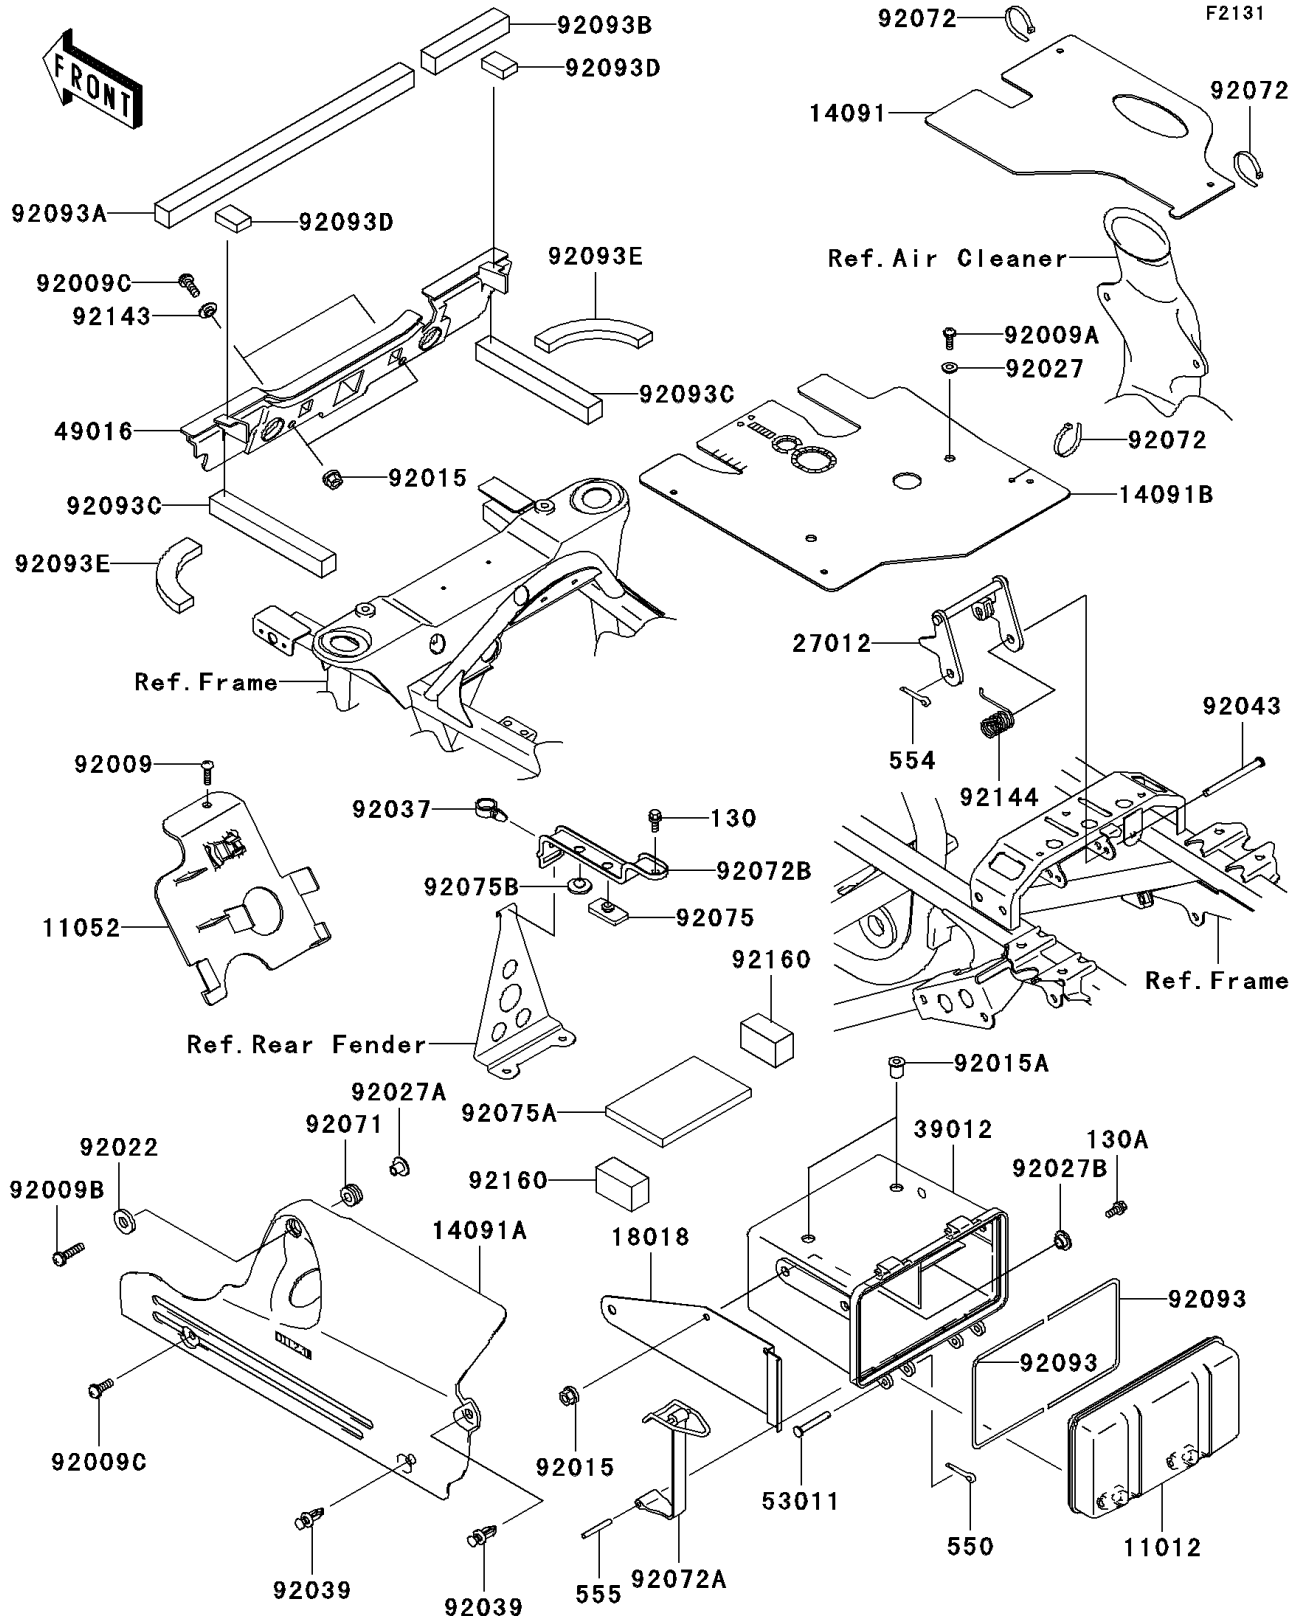

# 2004 Prairie 360 4X4 Hardwoods Green HD PARTS DIAGRAM

## Frame Fittings

### Frame Fittings

ITEM NAME	PART NUMBER	QUANTITY
BOLT-FLANGED,6X14,BLACK (Ref # 130)	130J0614	1
CAP,STORAGE CASE (Ref # 11012)	11012-1951	1
BRACKET,ELECTRIC BASE (Ref # 11052)	11052-7529	1
COVER,CARBURETOR (Ref # 14091)	14091-7516	1
COVER,ENGINE,F.BLACK (Ref # 14091A)	14091-7524-6Z	1
COVER,CYLINDER HEAD BRACKET (Ref # 14091B)	14091-7526	1
PLATE-HEAT GUARD (Ref # 18018)	18018-7501	1
HOOK,SEAT (Ref # 27012)	27012-1381	1
CASE-STORAGE (Ref # 39012)	39012-7501	1
COVER-SEAL (Ref # 49016)	49016-1221	1
PIN,6X39 (Ref # 53011)	53011-006	2
SCREW (Ref # 92009)	92009-1166	1
SCREW,TAPPING,5X10 (Ref # 92009A)	92009-1332	2
SCREW,6X25 (Ref # 92009B)	92009-1465	1
SCREW,6X16 (Ref # 92009C)	92009-1621	3
NUT,FLANGED,6MM,BLACK (Ref # 92015)	92015-1233	6
NUT (Ref # 92015A)	92015-1700	2
WASHER,7X18X1.2 (Ref # 92022)	92022-1545	1
COLLAR,L=4.6 (Ref # 92027)	92027-1168	2
COLLAR,FLANGED,L=12.1,BLACK (Ref # 92027A)	92027-1651	1
COLLAR,L=5.6 (Ref # 92027B)	92027-1933	4
CLAMP,HOSE (Ref # 92037)	92037-1827	1
RIVET (Ref # 92039)	92039-1229	2
PIN,6X77 (Ref # 92043)	92043-1367	1
GROMMET (Ref # 92071)	92071-3716	1
BAND,L=188 (Ref # 92072)	92072-1239	6
BAND,STORAGE CASE (Ref # 92072A)	92072-1337	2
BAND,BATTERY (Ref # 92072B)	92072-7501	1
DAMPER (Ref # 92075)	92075-1054	1

### Frame Fittings

ITEM NAME	PART NUMBER	QUANTITY
DAMPER,BATTERY (Ref # 92075A)	92075-1997	1
DAMPER,RUBBER (Ref # 92075B)	92075-261	1
SEAL (Ref # 92093)	92093-1457	2
SEAL (Ref # 92093A)	92093-1577	1
SEAL (Ref # 92093B)	92093-1578	1
SEAL (Ref # 92093C)	92093-1580	2
SEAL (Ref # 92093D)	92093-1581	2
SEAL (Ref # 92093E)	92093-1582	2
COLLAR (Ref # 92143)	92143-1087	2
SPRING,SEAT HOOK (Ref # 92144)	92144-1174	1
DAMPER (Ref # 92160)	92160-1744	2
BOLT-FLANGED,6X16,BLACK (Ref # 130A)	130J0616	4
PIN-COTTER,2.0X12 (Ref # 550)	550D2012	2
PIN-SNAP (Ref # 554)	554A0600	1
PIN-SPRING (Ref # 555)	555A0436	2