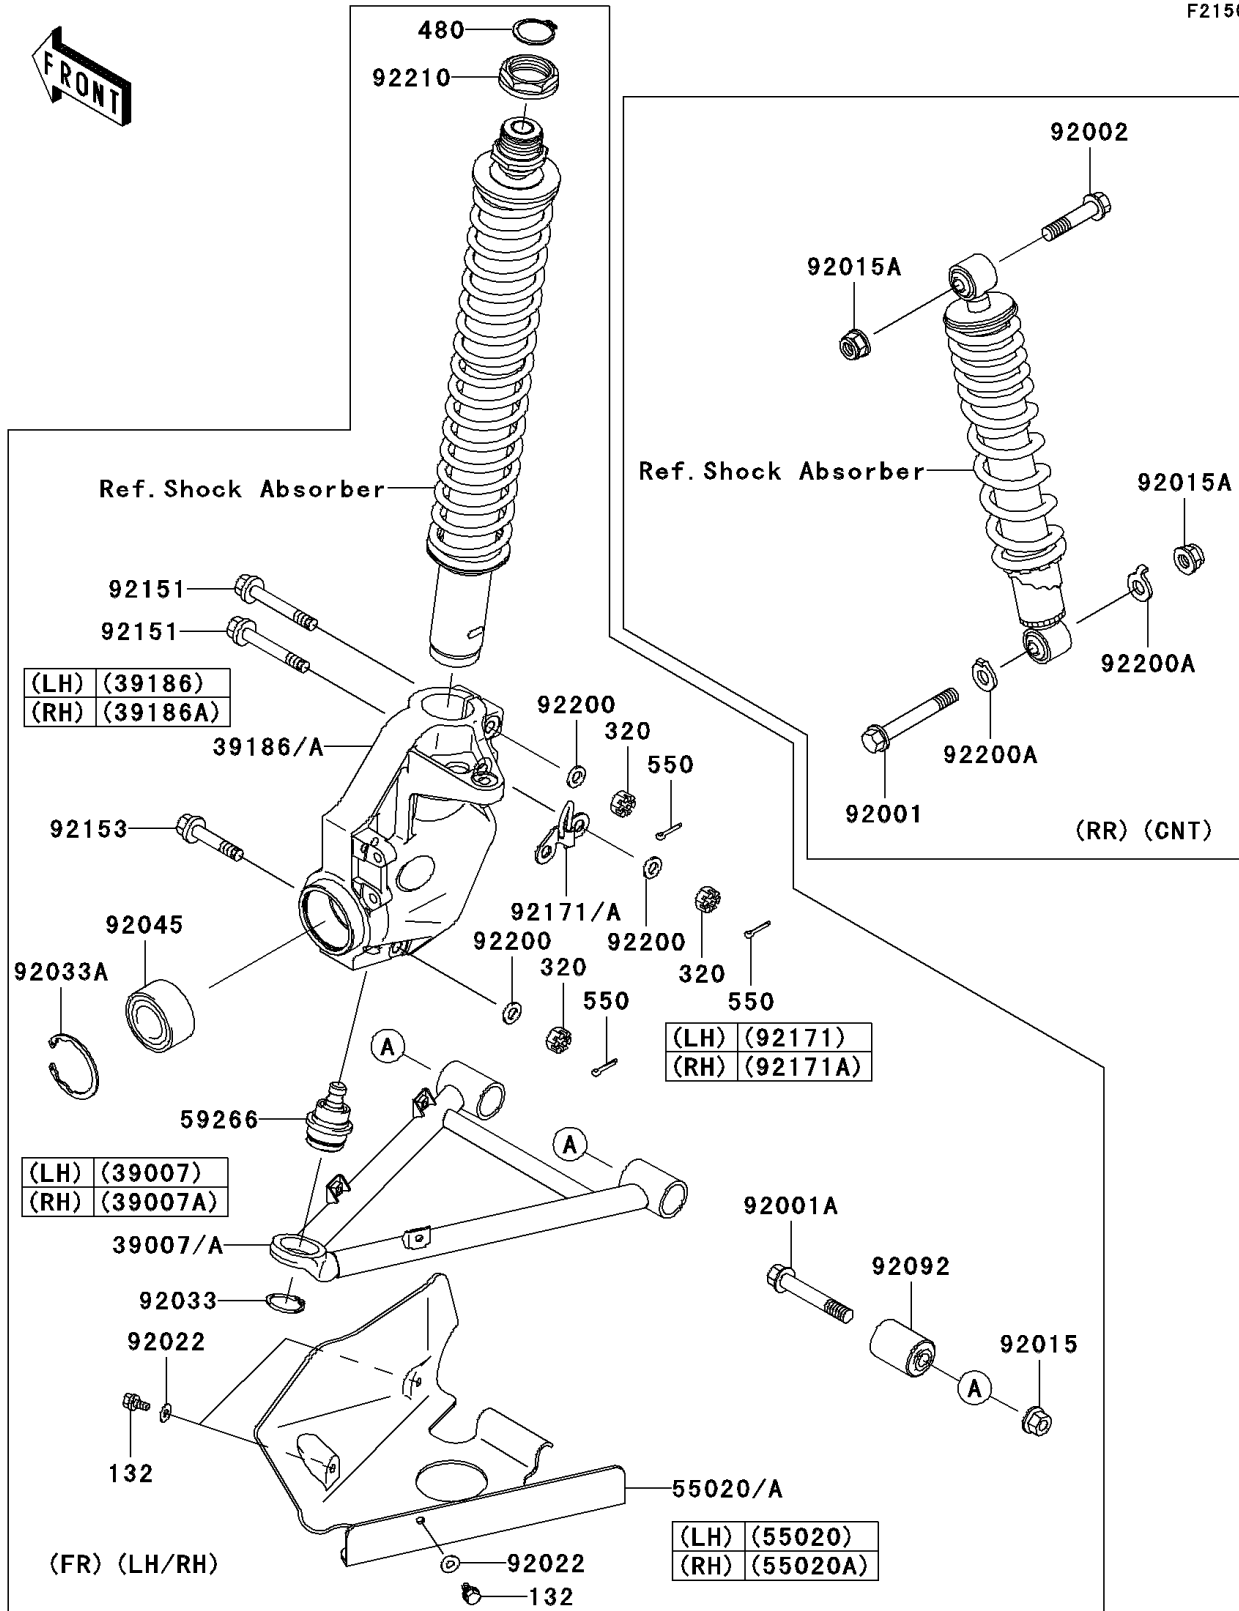

2004 Prairie 360 4X4 Hardwoods Green HD PARTS DIAGRAM

Suspension

F2150

2004 Prairie 360 4X4 Hardwoods Green HD PARTS LIST

Suspension

ITEM NAME	PART NUMBER	QUANTITY
BOLT-FLANGED-SMALL (Ref # 132)	132J0612	6
NUT-CASTLE (Ref # 320)	320H1000	6
CIRCLIP-TYPE-C,32MM (Ref # 480)	480J3200	2
PIN-COTTER,2.0X15 (Ref # 550)	550D2015	6
ARM-SUSP,LH (Ref # 39007)	39007-7503	1
ARM-SUSP,RH (Ref # 39007A)	39007-7504	1
KNUCKLE,LH (Ref # 39186)	39186-7505	1
KNUCKLE,RH (Ref # 39186A)	39186-7506	1
GUARD,FRONT AXLE,LH (Ref # 55020)	55020-1768	1
GUARD,FRONT AXLE,RH (Ref # 55020A)	55020-1769	1
JOINT-BALL (Ref # 59266)	59266-1127	2
BOLT,FLANGED,12X88 (Ref # 92001)	92001-1693	1
BOLT,FLANGED,12X75 (Ref # 92001A)	92001-1986	4
BOLT,FLANGED,12X55 (Ref # 92002)	92002-1840	1
NUT,12MM (Ref # 92015)	92015-1426	4
NUT,FLANGED,LOCK,12MM (Ref # 92015A)	92015-1617	2
WASHER,7X16X1.2 (Ref # 92022)	92022-1344	6
RING-SNAP,30MM (Ref # 92033)	92033-1218	2
RING-SNAP,55MM (Ref # 92033A)	92033-1274	2
BEARING-BALL,30BWD08A (Ref # 92045)	92045-1448	2
BUSHING-RUBBER (Ref # 92092)	92092-7501	4
BOLT,FLANGED,10X70 (Ref # 92151)	92151-1879	4
BOLT,FLANGED,10X58 (Ref # 92153)	92153-7501	2
CLAMP,LH (Ref # 92171)	92171-1499	1
CLAMP,RH (Ref # 92171A)	92171-1500	1
WASHER,10.5X19X2.3 (Ref # 92200)	92200-1042	6
WASHER,CLAW,12.7X25.4X3.4 (Ref # 92200A)	92200-7501	2
NUT,35MM (Ref # 92210)	92210-1066	2