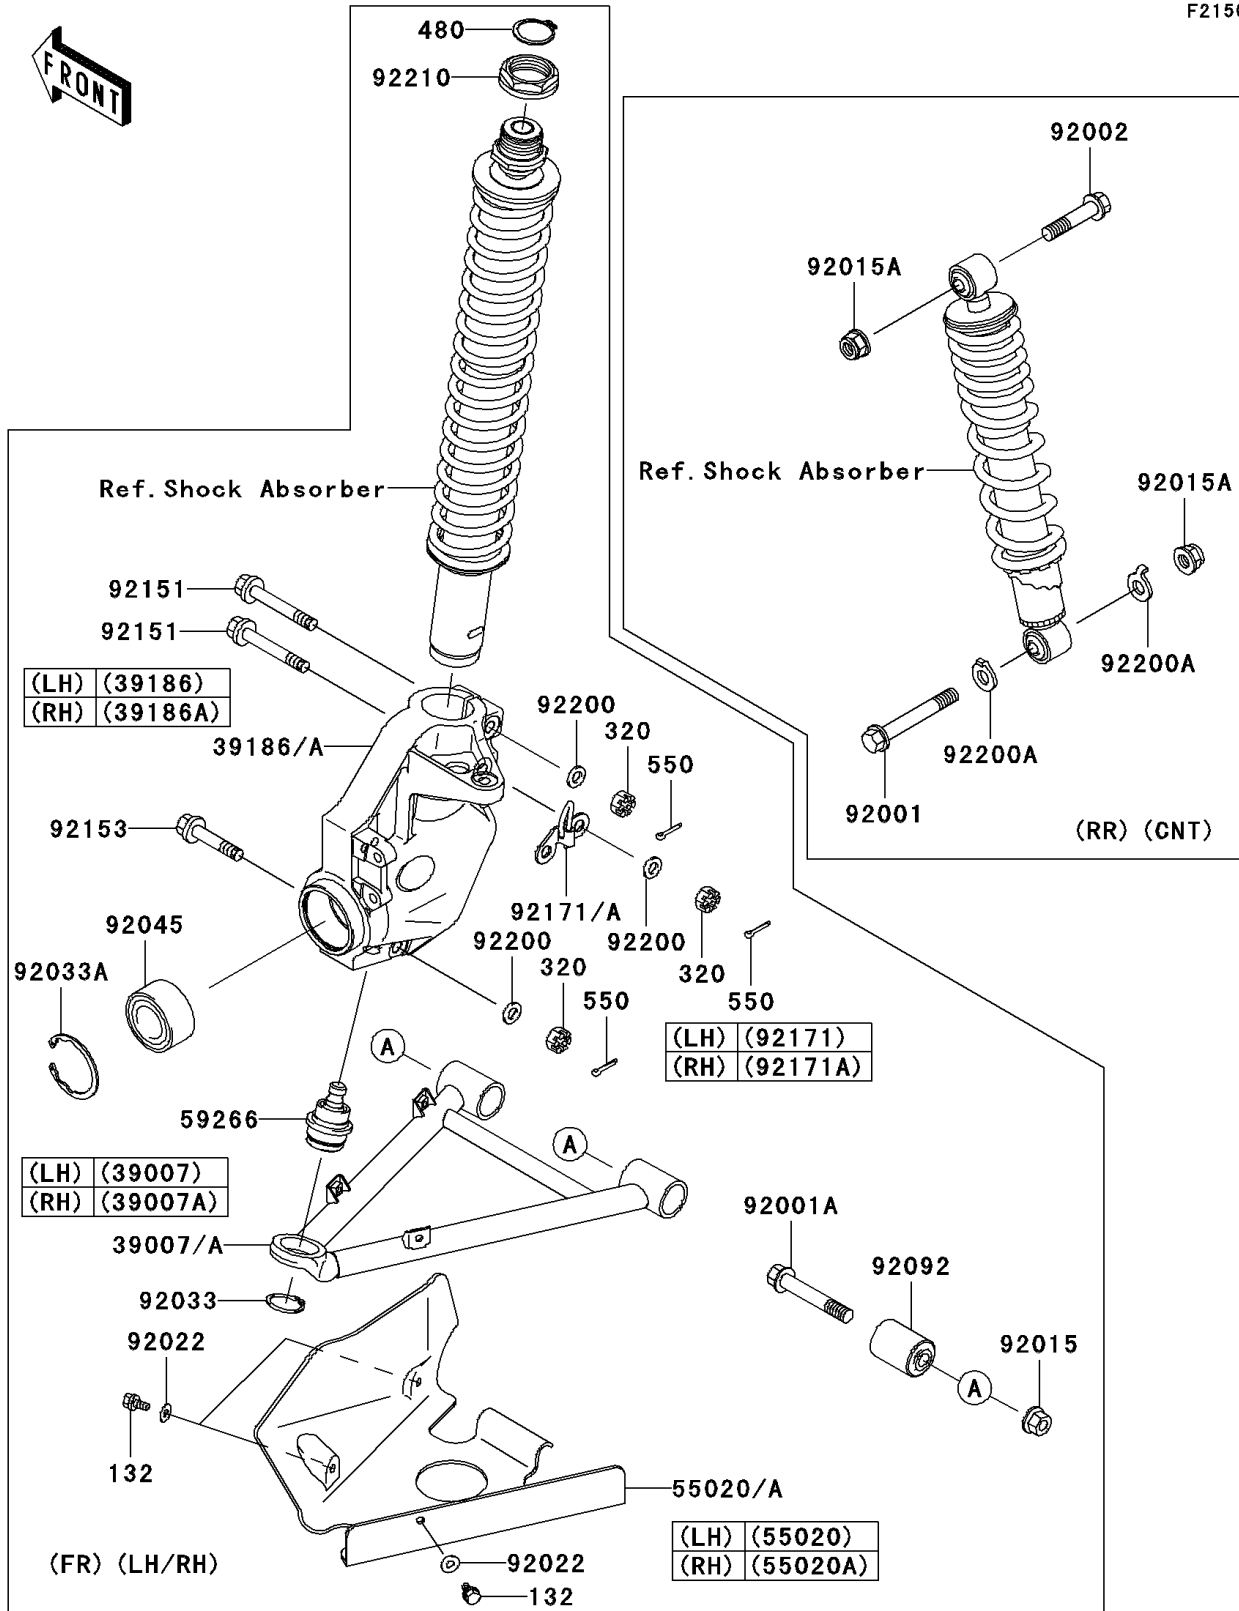

2005 Prairie 360 4X4 Hardwoods Green HD PARTS DIAGRAM

Suspension

F2150

2005 Prairie 360 4X4 Hardwoods Green HD PARTS LIST

Suspension

| ITEM NAME | PART NUMBER | QUANTITY |
|--|-------------|----------|
| BOLT-FLANGED-SMALL (Ref # 132) | 132J0612 | 6 |
| NUT-CASTLE (Ref # 320) | 320H1000 | 6 |
| CIRCLIP-TYPE-C,32MM (Ref # 480) | 480J3200 | 2 |
| PIN-COTTER,2.0X15 (Ref # 550) | 550D2015 | 6 |
| ARM-SUSP,LH (Ref # 39007) | 39007-7503 | 1 |
| ARM-SUSP,RH (Ref # 39007A) | 39007-7504 | 1 |
| KNUCKLE,LH (Ref # 39186) | 39186-7505 | 1 |
| KNUCKLE,RH (Ref # 39186A) | 39186-7506 | 1 |
| GUARD,FRONT AXLE,LH (Ref # 55020) | 55020-1768 | 1 |
| GUARD,FRONT AXLE,RH (Ref # 55020A) | 55020-1769 | 1 |
| JOINT-BALL (Ref # 59266) | 59266-1127 | 2 |
| BOLT,FLANGED,12X88 (Ref # 92001) | 92001-1693 | 1 |
| BOLT,FLANGED,12X75 (Ref # 92001A) | 92001-1986 | 4 |
| BOLT,FLANGED,12X55 (Ref # 92002) | 92002-1840 | 1 |
| NUT,12MM (Ref # 92015) | 92015-1426 | 4 |
| NUT,FLANGED,LOCK,12MM (Ref # 92015A) | 92015-1617 | 2 |
| WASHER,7X16X1.2 (Ref # 92022) | 92022-1344 | 6 |
| RING-SNAP,30MM (Ref # 92033) | 92033-1218 | 2 |
| RING-SNAP,55MM (Ref # 92033A) | 92033-1274 | 2 |
| BEARING-BALL,30BWD08A (Ref # 92045) | 92045-1448 | 2 |
| BUSHING-RUBBER (Ref # 92092) | 92092-7501 | 4 |
| BOLT,FLANGED,10X70 (Ref # 92151) | 92151-1879 | 4 |
| BOLT,FLANGED,10X58 (Ref # 92153) | 92153-7501 | 2 |
| CLAMP,LH (Ref # 92171) | 92171-1499 | 1 |
| CLAMP,RH (Ref # 92171A) | 92171-1500 | 1 |
| WASHER,10.5X19X2.3 (Ref # 92200) | 92200-1042 | 6 |
| WASHER,CLAW,12.7X25.4X3.4 (Ref # 92200A) | 92200-7501 | 2 |
| NUT,35MM (Ref # 92210) | 92210-1066 | 2 |