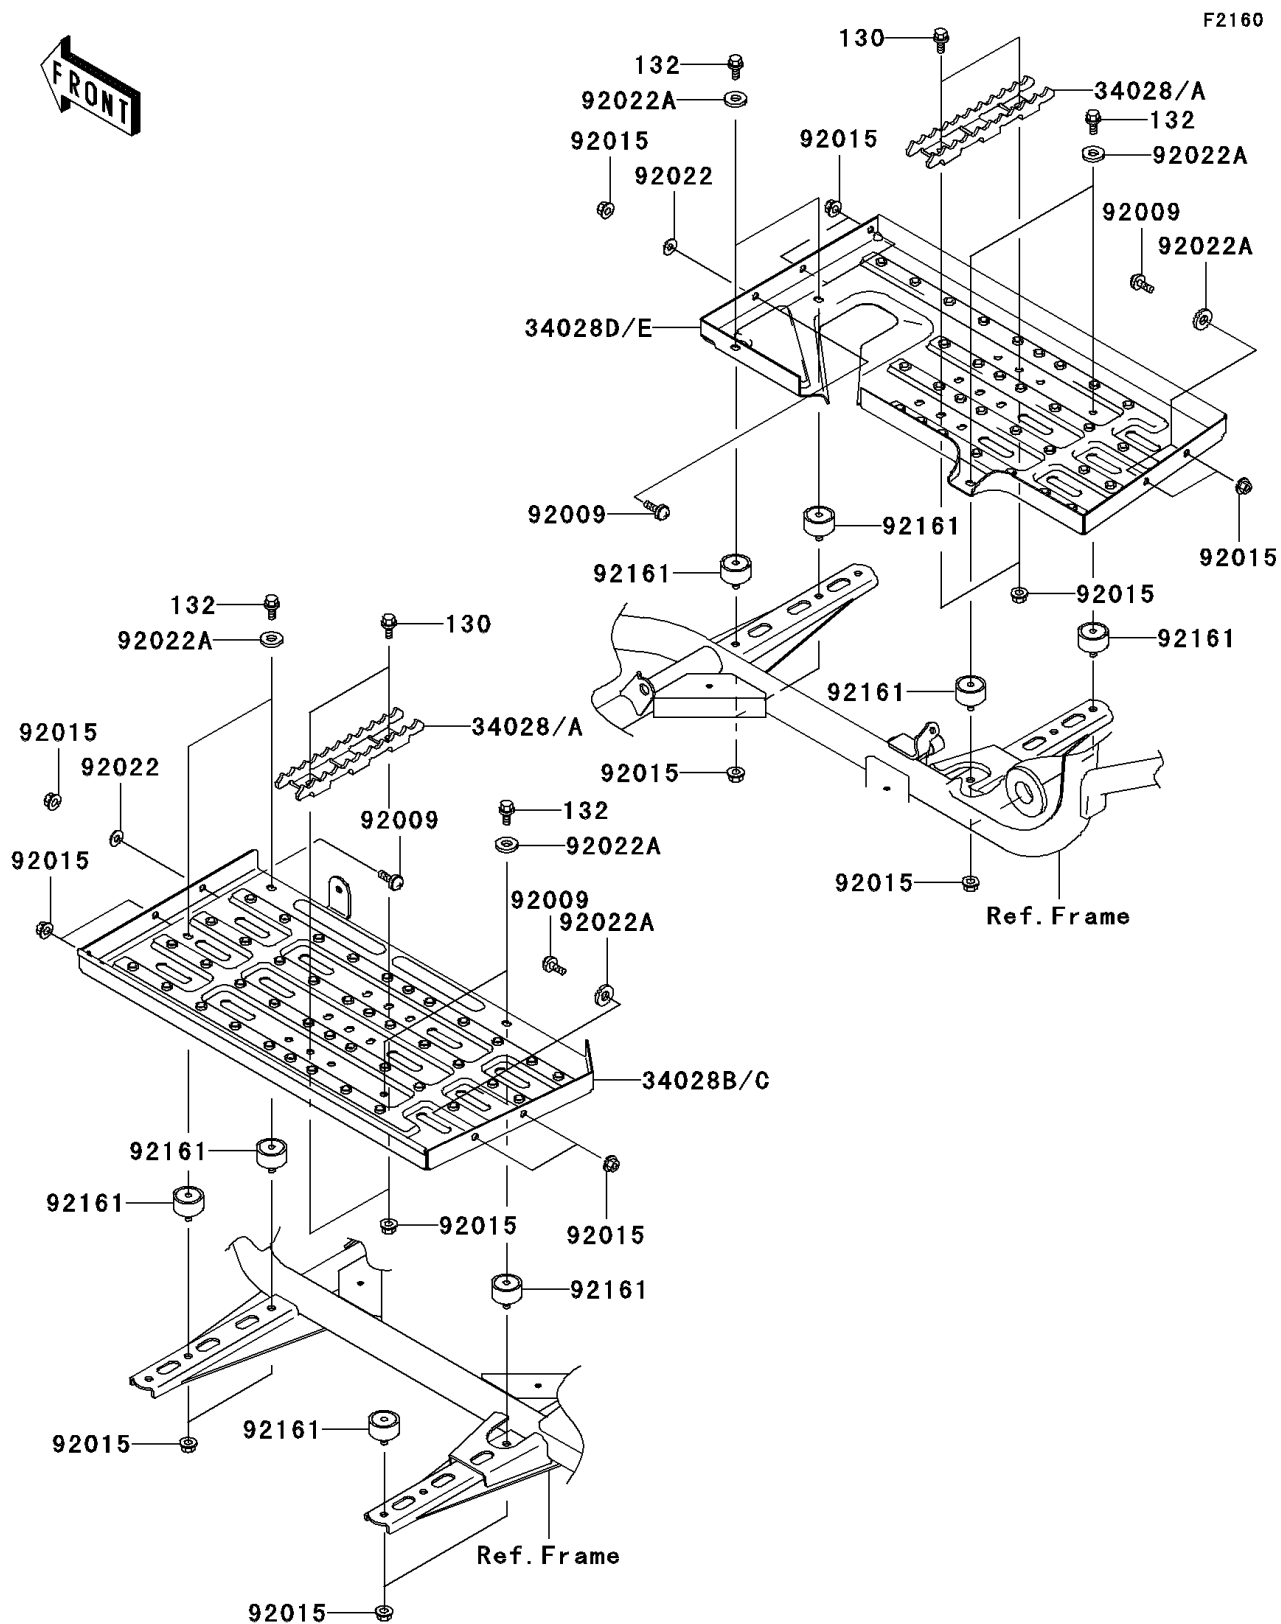

2005 Prairie 360 4X4 Hardwoods Green HD PARTS DIAGRAM

Footrests

2005 Prairie 360 4X4 Hardwoods Green HD PARTS LIST

Footrests

ITEM NAME	PART NUMBER	QUANTITY
BOLT-FLANGED,6X14,BLACK (Ref # 130)	130J0614	4
BOLT-FLANGED-SMALL,6X10 (Ref # 132)	132J0610	8
STEP,FOOT PEG,BLACK (Ref # 34028A)	34028-1487-10	2
STEP,LH,BLACK (Ref # 34028C)	34028-7511-10	1
STEP,RH,BLACK (Ref # 34028E)	34028-7512-10	1
SCREW,6X16 (Ref # 92009)	92009-1621	10
NUT,FLANGED,6MM (Ref # 92015)	92015-1367	22
WASHER,6.5X16X1.0 (Ref # 92022)	92022-1093	2
WASHER,6.5X20X1.6,BLACK (Ref # 92022A)	92022-1346	12
DAMPER,FLOOR BOARD (Ref # 92161)	92161-7505	8