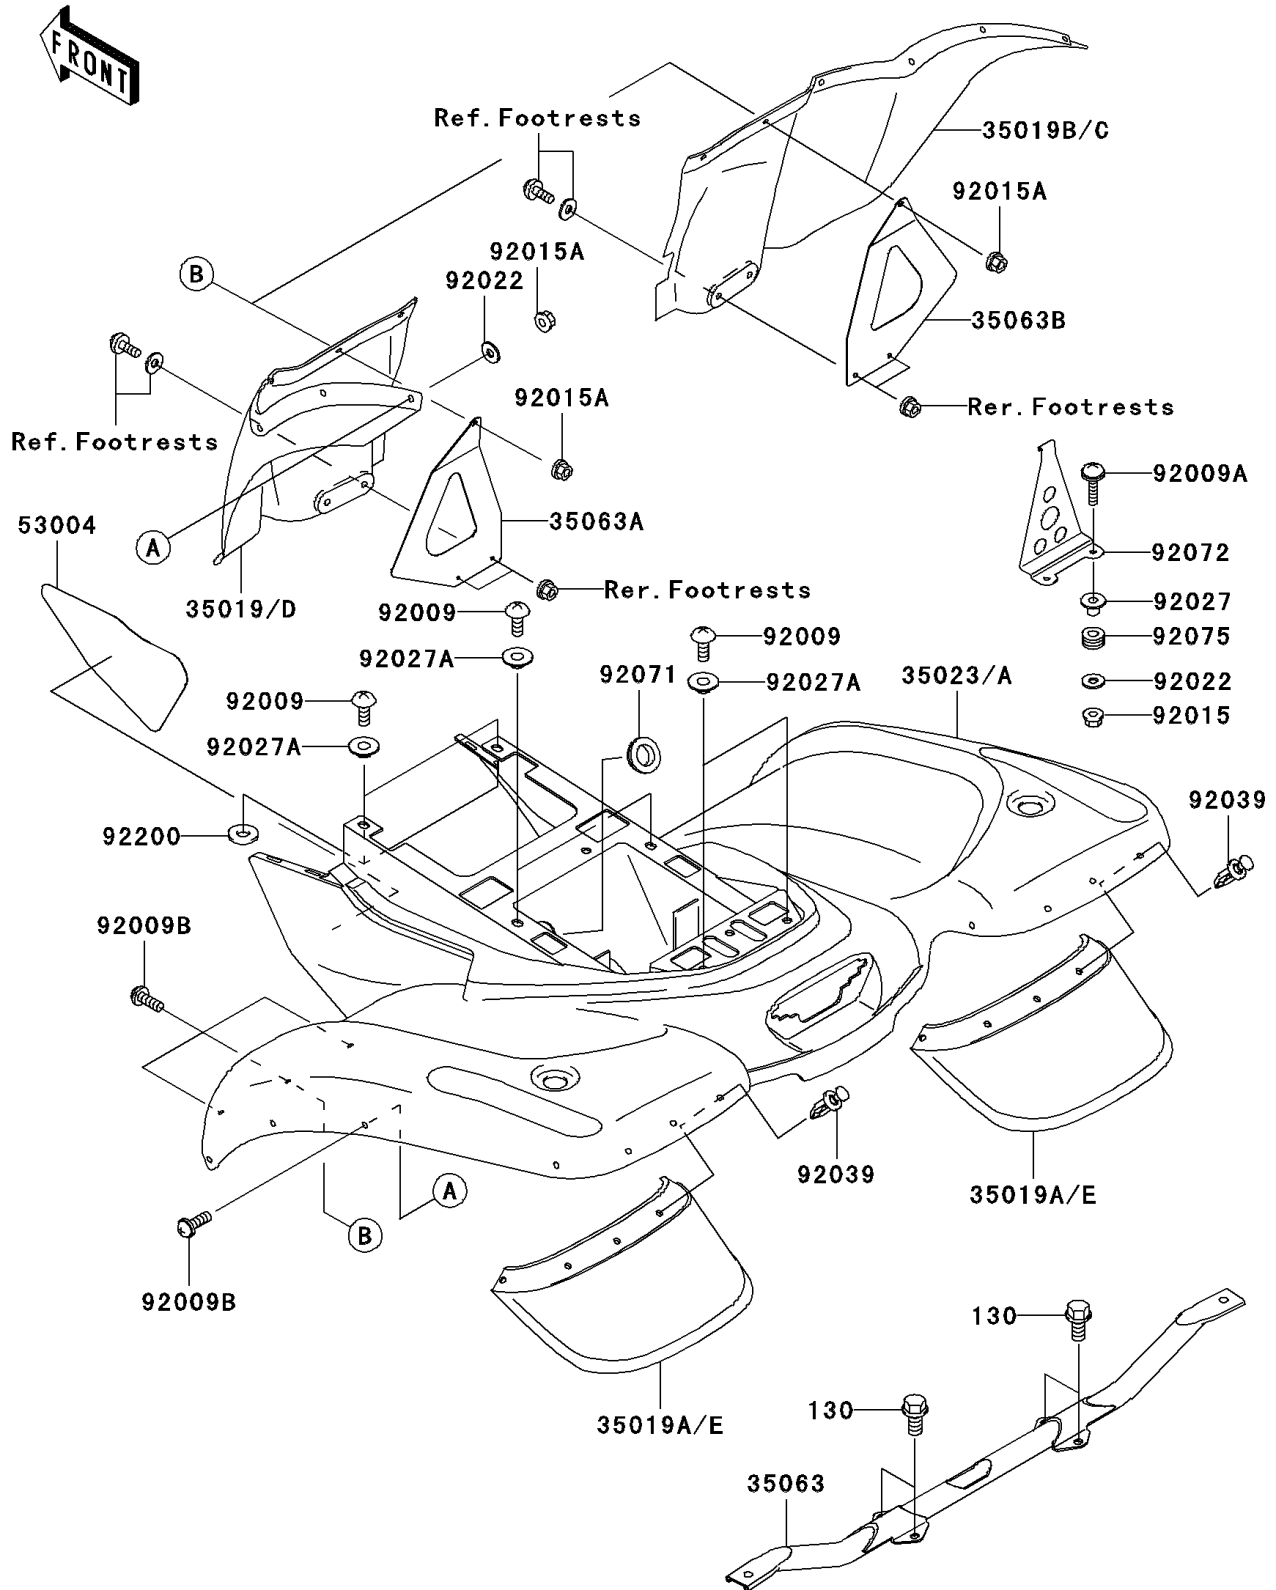

2004 Prairie 360 4X4 Hardwoods Green HD PARTS DIAGRAM

Rear Fender(s)

F2172

2004 Prairie 360 4X4 Hardwoods Green HD PARTS LIST

Rear Fender(s)

ITEM NAME	PART NUMBER	QUANTITY
BOLT-FLANGED,8X16,BLACK (Ref # 130)	130J0816	4
FLAP,RR,FR,RH,F.BLACK (Ref # 35019C)	35019-7503-6Z	1
FLAP,RR,FR,LH,F.BLACK (Ref # 35019D)	35019-7504-6Z	1
FLAP,RR,RR,F.BLACK (Ref # 35019E)	35019-7505-6Z	2
FENDER-REAR,C.H.GREEN (Ref # 35023A)	35023-0001-374	1
STAY,REAR FENDER (Ref # 35063)	35063-7505	1
STAY,REAR FENDER,LH (Ref # 35063A)	35063-7508	1
STAY,REAR FENDER,RH (Ref # 35063B)	35063-7509	1
MAT,REAR FENDER (Ref # 53004)	53004-1173	1
SCREW (Ref # 92009)	92009-1166	6
SCREW,6X25 (Ref # 92009A)	92009-1465	2
SCREW,6X16 (Ref # 92009B)	92009-1621	12
NUT,FLANGED,6MM,BLACK (Ref # 92015)	92015-1233	2
NUT,FLANGED,6MM (Ref # 92015A)	92015-1367	12
WASHER,6.5X16X1.0 (Ref # 92022)	92022-1093	12
COLLAR,FLANGED,L=12.1,BLACK (Ref # 92027)	92027-1651	2
COLLAR,L=4.7 (Ref # 92027A)	92027-1964	6
RIVET (Ref # 92039)	92039-1229	10
GROMMET (Ref # 92071)	92071-1237	1
BAND (Ref # 92072)	92072-1361	1
DAMPER,CASE (Ref # 92075)	92075-222	2
WASHER,8.5X20X2.3 (Ref # 92200)	92200-1055	2