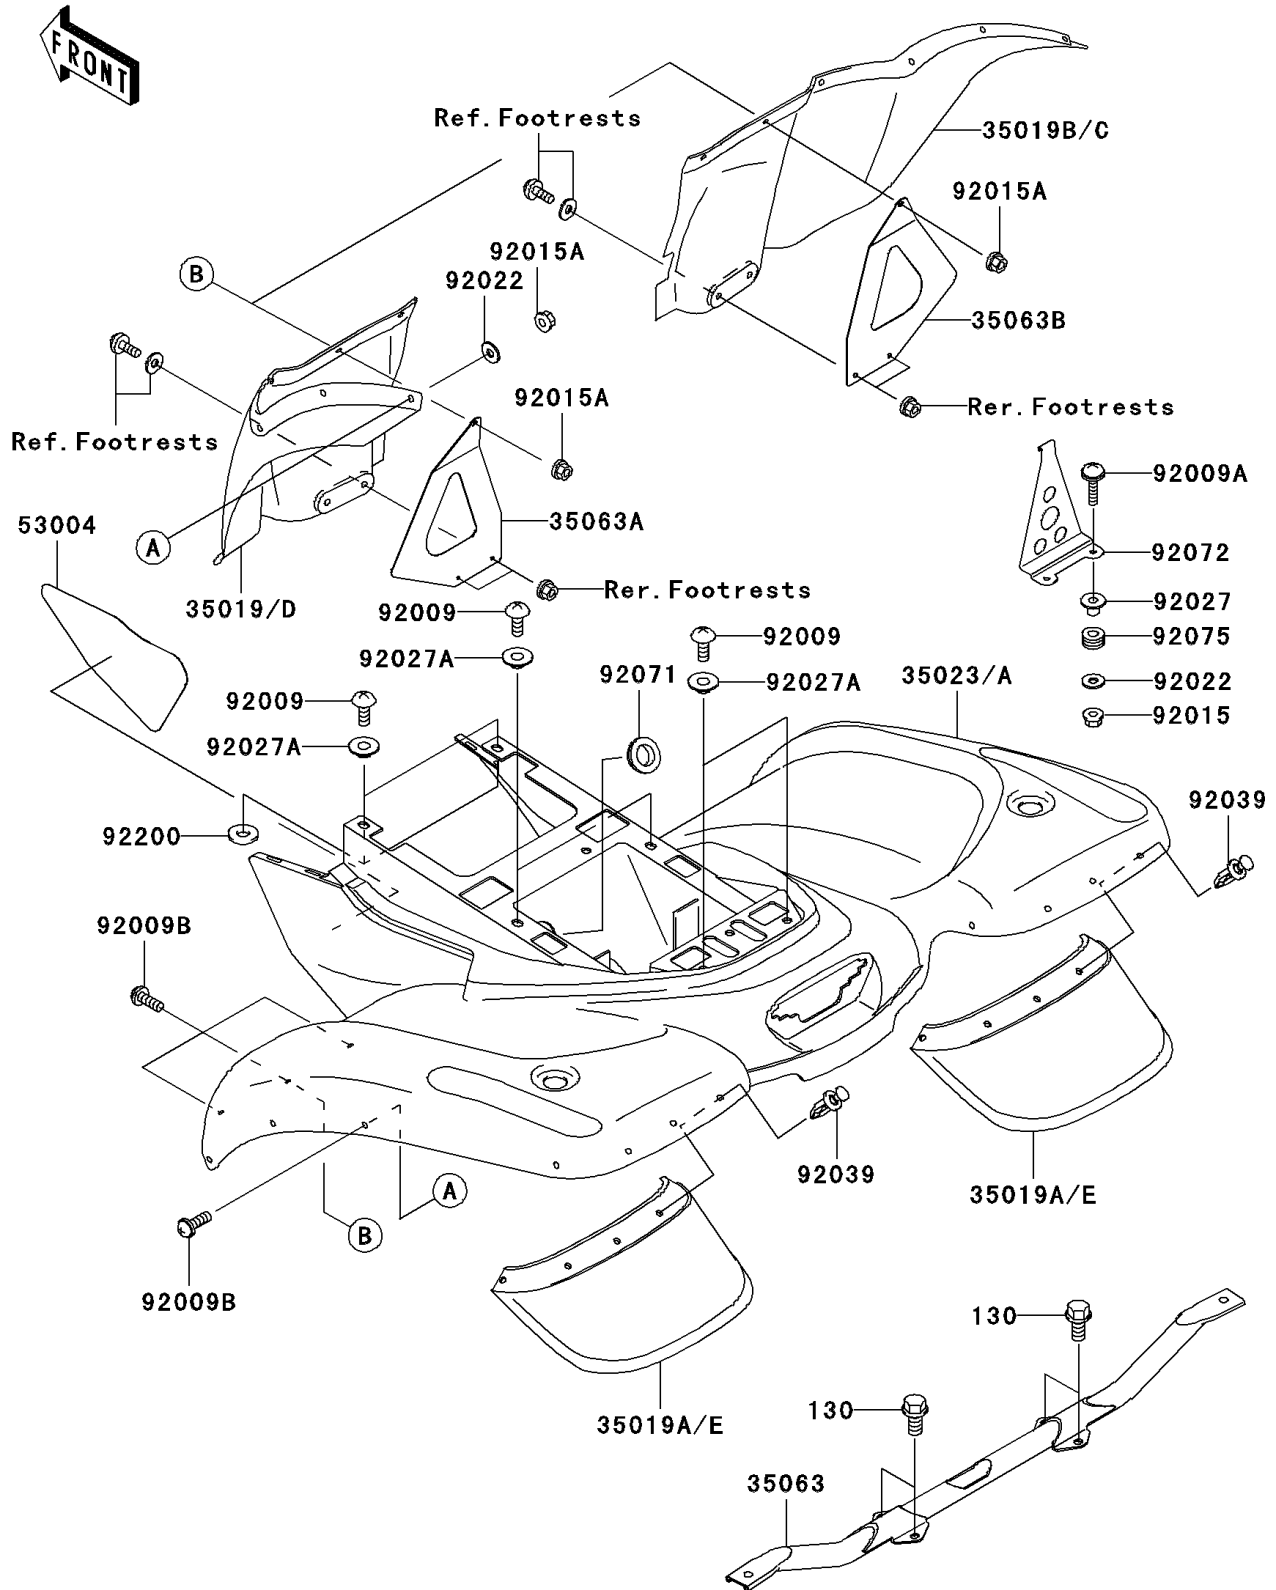

2005 Prairie 360 4X4 Hardwoods Green HD PARTS DIAGRAM

Rear Fender(s)

F2172

2005 Prairie 360 4X4 Hardwoods Green HD PARTS LIST

Rear Fender(s)

ITEM NAME	PART NUMBER	QUANTITY
BOLT-FLANGED,8X16,BLACK (Ref # 130)	130J0816	4
FLAP,RR,FR,LH,F.BLACK (Ref # 35019)	35019-1334-6Z	1
FLAP,RR,RR,F.BLACK (Ref # 35019A)	35019-1336-6Z	2
FLAP,RR,FR,RH,F.BLACK (Ref # 35019B)	35019-1375-6Z	1
FENDER-REAR,C.H.GREEN (Ref # 35023A)	35023-0001-374	1
STAY,REAR FENDER (Ref # 35063)	35063-7505	1
STAY,REAR FENDER,LH (Ref # 35063A)	35063-7508	1
STAY,REAR FENDER,RH (Ref # 35063B)	35063-7509	1
MAT,REAR FENDER (Ref # 53004)	53004-1173	1
SCREW (Ref # 92009)	92009-1166	6
SCREW,6X25 (Ref # 92009A)	92009-1465	2
SCREW,6X16 (Ref # 92009B)	92009-1621	12
NUT,FLANGED,6MM,BLACK (Ref # 92015)	92015-1233	2
NUT,FLANGED,6MM (Ref # 92015A)	92015-1367	12
WASHER,6.5X16X1.0 (Ref # 92022)	92022-1093	12
COLLAR,FLANGED,L=12.1,BLACK (Ref # 92027)	92027-1651	2
COLLAR,L=4.7 (Ref # 92027A)	92027-1964	6
RIVET (Ref # 92039)	92039-1229	10
GROMMET (Ref # 92071)	92071-1237	1
BAND (Ref # 92072)	92072-1361	1
DAMPER,CASE (Ref # 92075)	92075-222	2
WASHER,8.5X20X2.3 (Ref # 92200)	92200-1055	2