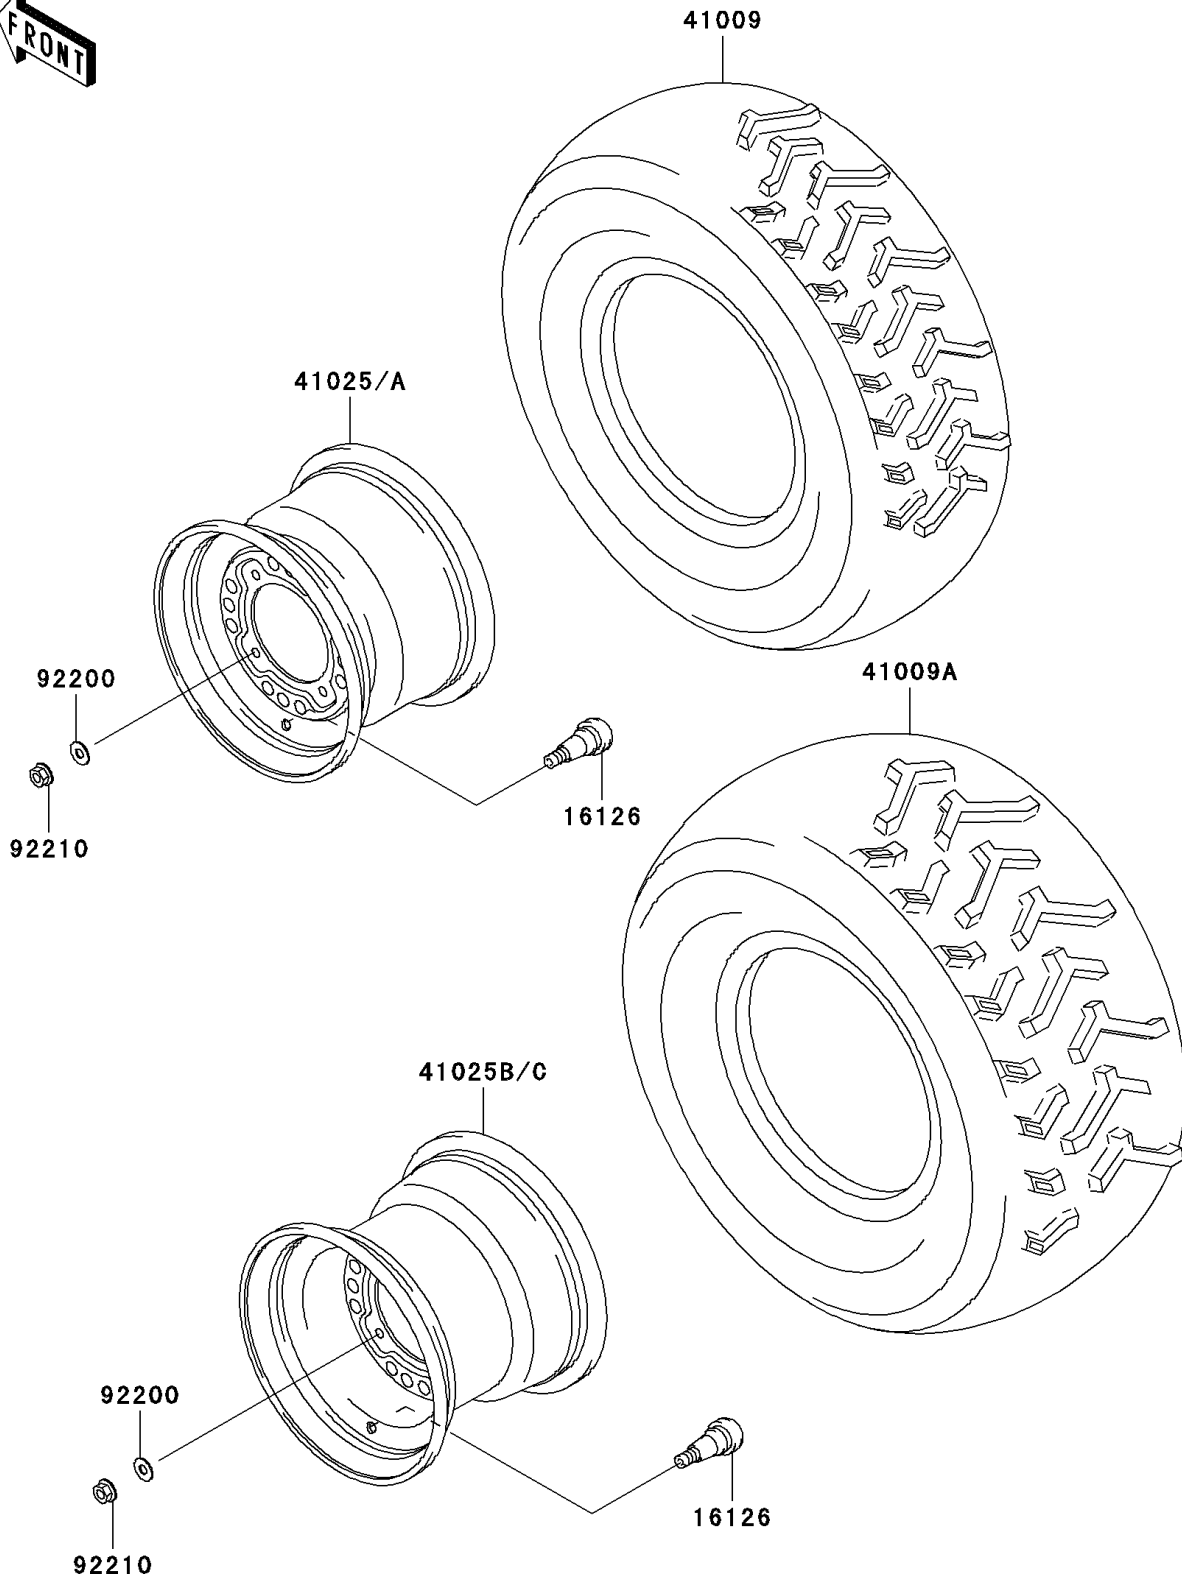

# 2003 Prairie 360 4X4 Advantage Classic PARTS DIAGRAM

Wheels/Tires

F2210

## 2003 Prairie 360 4X4 Advantage Classic PARTS LIST

### Wheels/Tires

ITEM NAME	PART NUMBER	QUANTITY
VALVE (Ref # 16126)	16126-4001	4
TIRE,FR,AT25X8-12,KT121 (Ref # 41009)	41009-7501	2
TIRE,RR,AT25X10-12,KT405C (Ref # 41009A)	41009-7503	2
RIM,FR,12X6.0,S.GOLD (Ref # 41025)	41025-1313-UF	2
RIM,RR,12X7.5AT,S.GOLD (Ref # 41025B)	41025-7502-UF	2
WASHER,10.5X25X1.6 (Ref # 92200)	92200-1595	16
NUT,FLANGED,10MM (Ref # 92210)	92210-1325	16