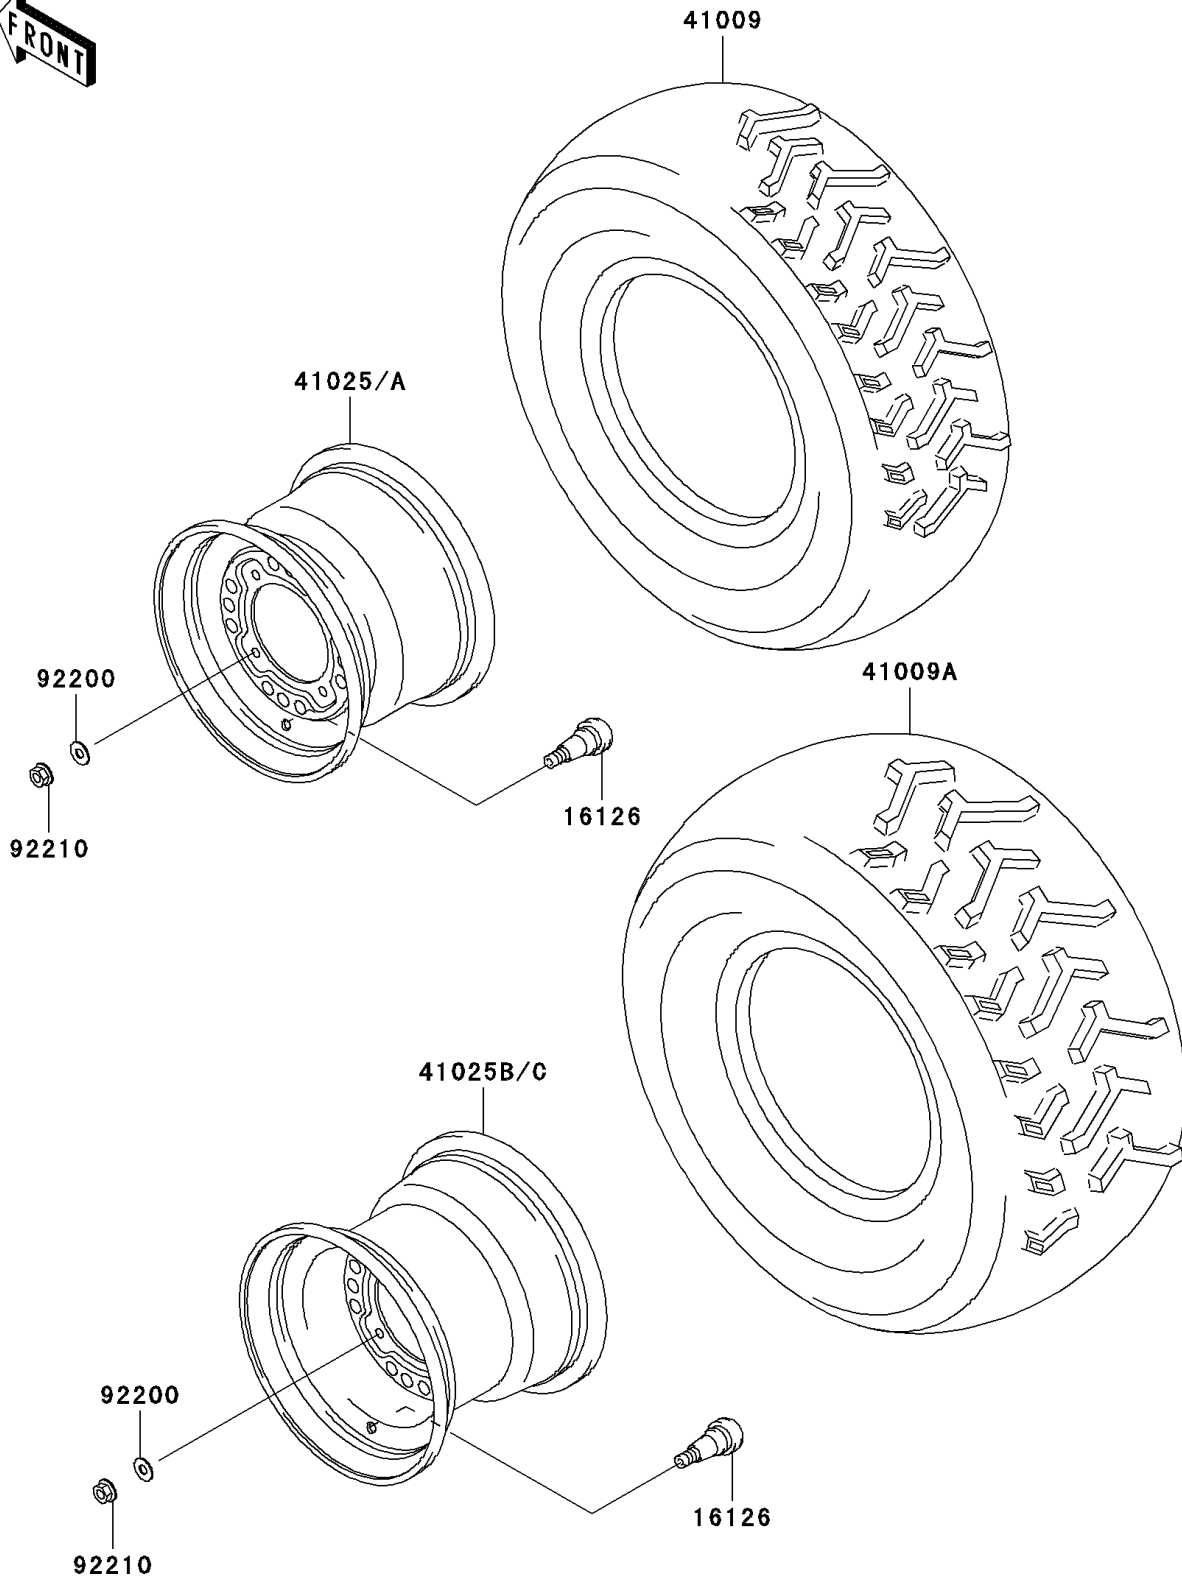

# 2005 Prairie 360 4X4 Hardwoods Green HD PARTS DIAGRAM

Wheels/Tires

F2210

## 2005 Prairie 360 4X4 Hardwoods Green HD PARTS LIST

### Wheels/Tires

ITEM NAME	PART NUMBER	QUANTITY
VALVE (Ref # 16126)	16126-4001	4
TIRE,FR,AT25X8-12,KT121 (Ref # 41009)	41009-7501	2
TIRE,RR,AT25X10-12,KT405C (Ref # 41009A)	41009-7503	2
RIM,FR,12X6.0,M.GRAYSTONE (Ref # 41025A)	41025-1313-379	2
RIM,RR,12X7.5AT,M.GRAYSTONE (Ref # 41025C)	41025-7502-379	2
WASHER,10.5X25X1.6 (Ref # 92200)	92200-1595	16
NUT,FLANGED,10MM (Ref # 92210)	92210-1325	16