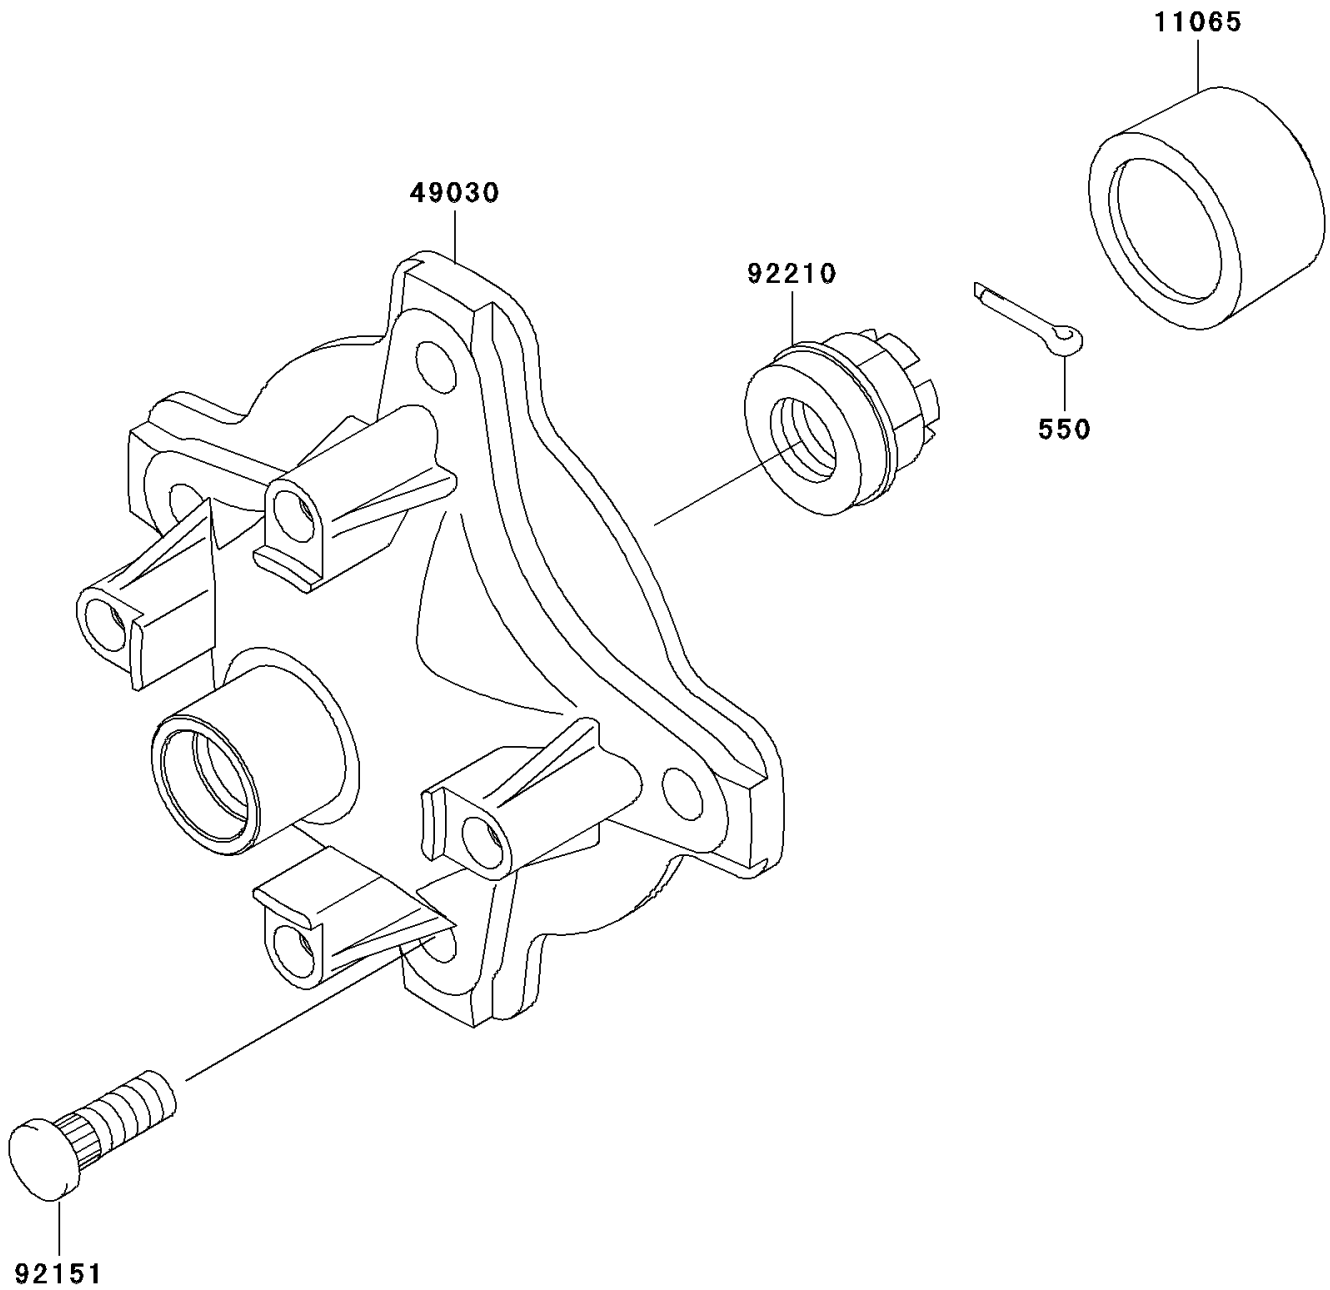

2004 Prairie 360 4X4 Hardwoods Green HD PARTS DIAGRAM

Front Hub

F2230

2004 Prairie 360 4X4 Hardwoods Green HD PARTS LIST

Front Hub

ITEM NAME	PART NUMBER	QUANTITY
PIN-COTTER,4.0X25 (Ref # 550)	550D4025	2
CAP,WHEEL (Ref # 11065)	11065-1153	2
HUB,FR (Ref # 49030)	49030-7508	2
BOLT,10X29.5 (Ref # 92151)	92151-1392	8
NUT,CASTLE,18MM (Ref # 92210)	92210-1349	2