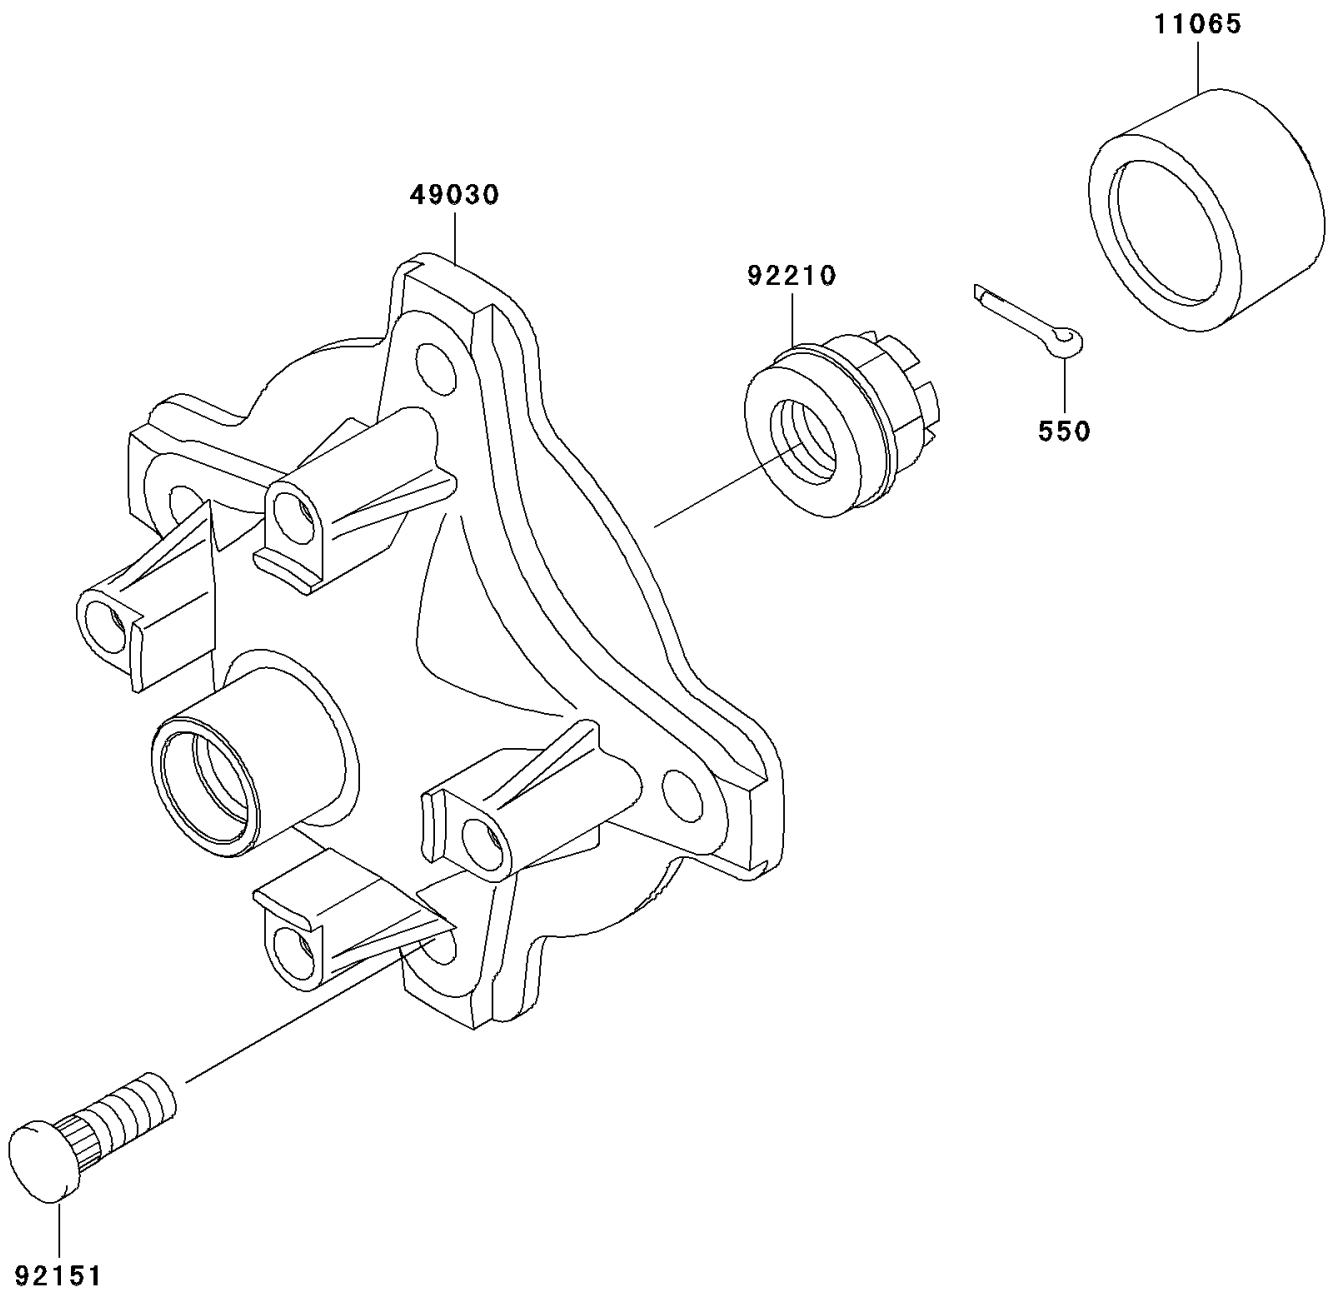

2005 Prairie 360 4X4 Hardwoods Green HD PARTS DIAGRAM

Front Hub

F2230

2005 Prairie 360 4X4 Hardwoods Green HD PARTS LIST

Front Hub

ITEM NAME	PART NUMBER	QUANTITY
PIN-COTTER,4.0X25 (Ref # 550)	550D4025	2
CAP,WHEEL (Ref # 11065)	11065-1153	2
HUB,FR (Ref # 49030)	49030-7508	2
BOLT,10X29.5 (Ref # 92151)	92151-1392	8
NUT,CASTLE,18MM (Ref # 92210)	92210-1349	2