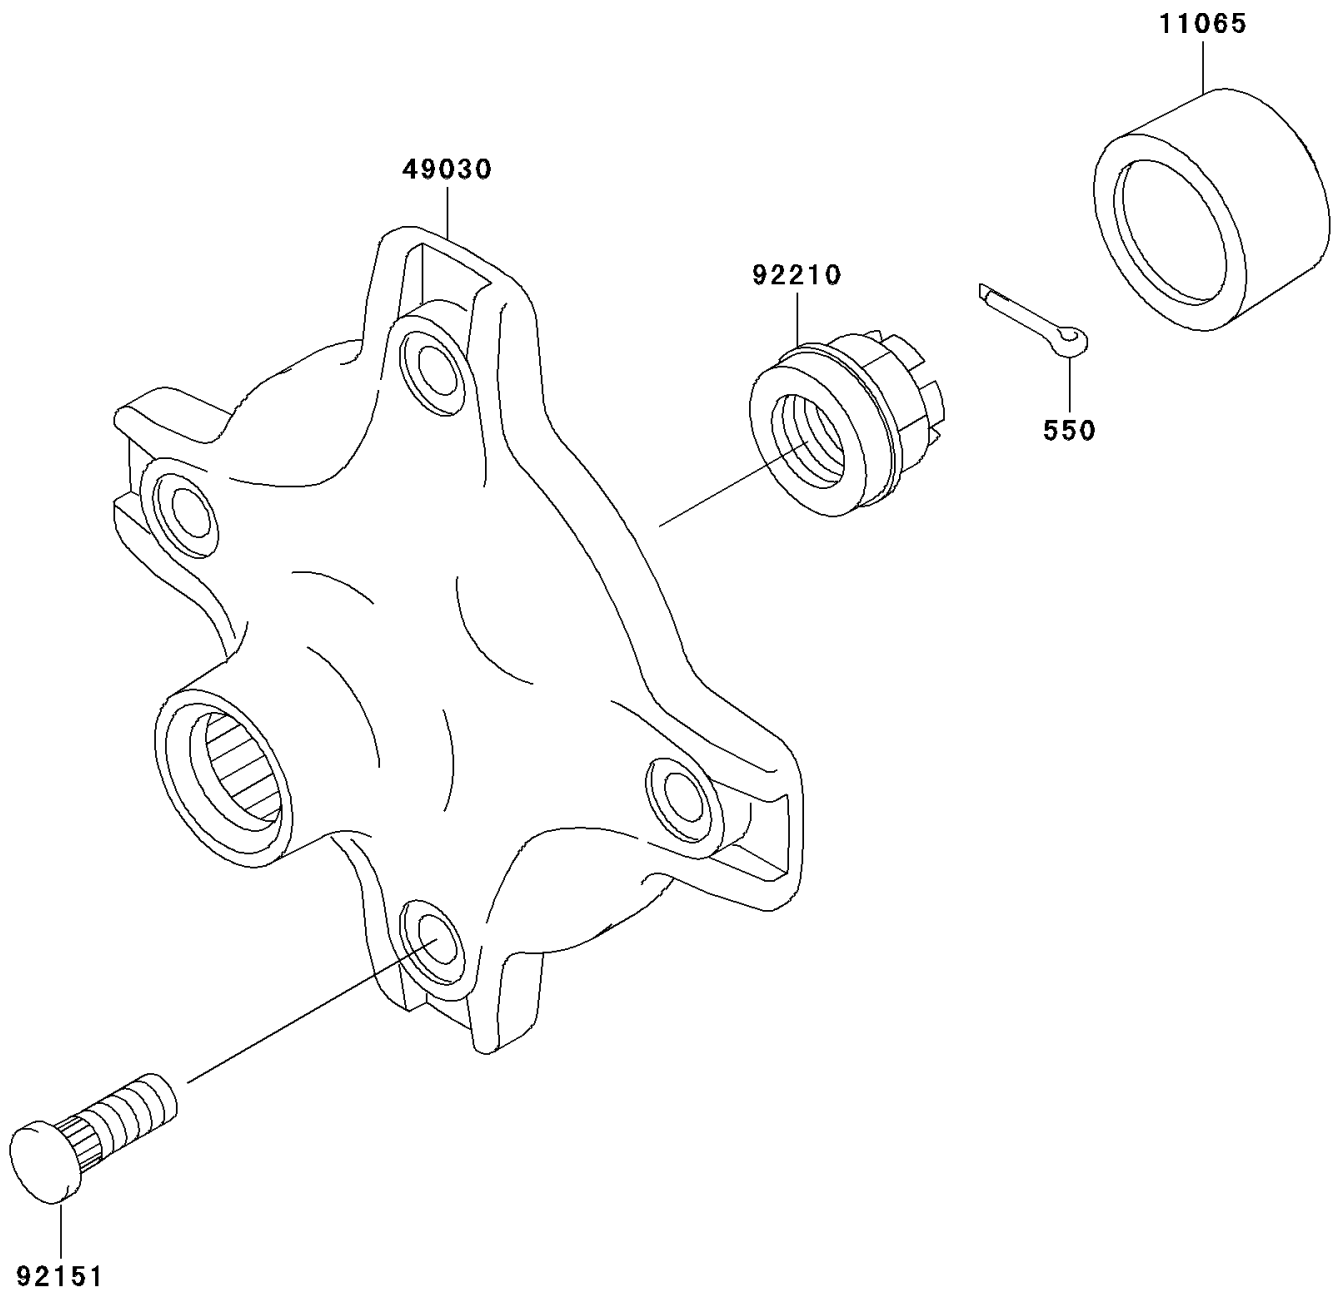

# 2005 Prairie 360 4X4 Hardwoods Green HD PARTS DIAGRAM

Rear Hub

F2240

## 2005 Prairie 360 4X4 Hardwoods Green HD PARTS LIST

### Rear Hub

ITEM NAME	PART NUMBER	QUANTITY
PIN-COTTER,4.0X25 (Ref # 550)	550D4025	2
CAP,WHEEL (Ref # 11065)	11065-1153	2
HUB,RR (Ref # 49030)	49030-7507	2
BOLT,10X29.5 (Ref # 92151)	92151-1392	8
NUT,CASTLE,20MM (Ref # 92210)	92210-1381	2