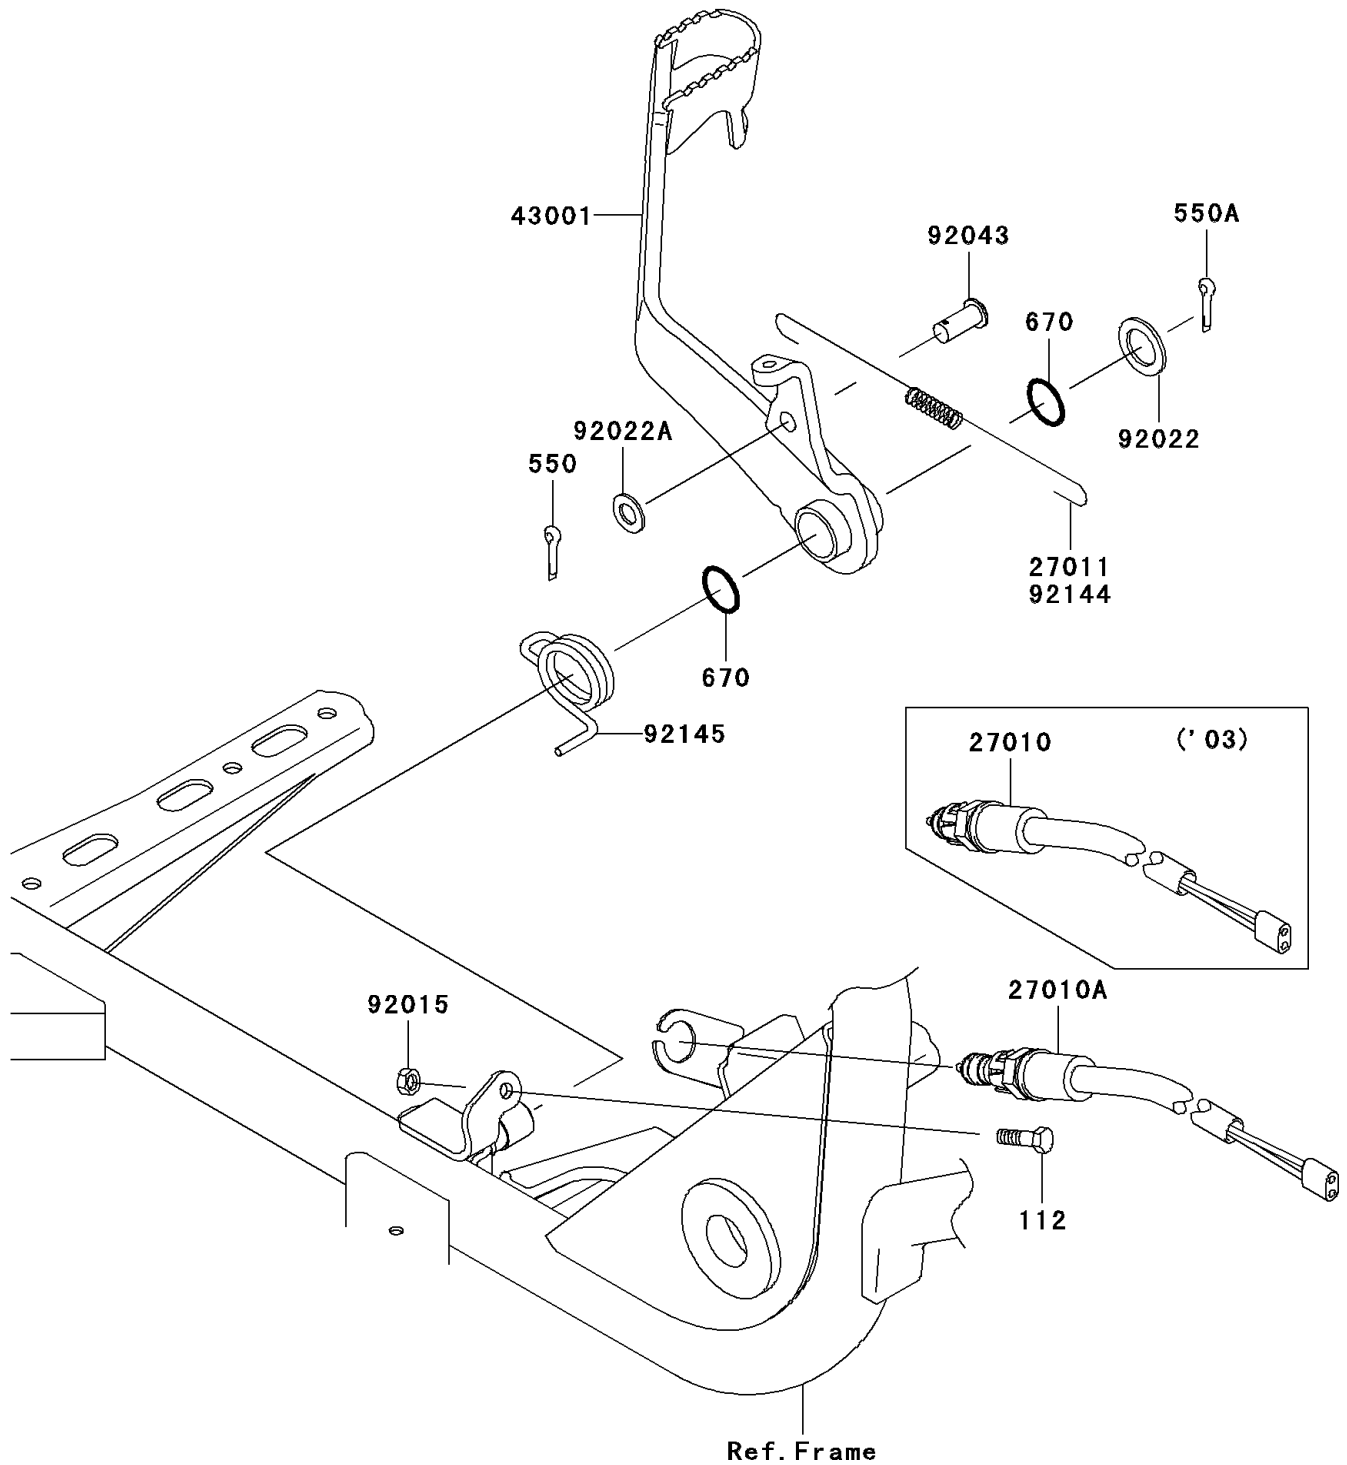

# 2003 Prairie 360 4X4 Advantage Classic PARTS DIAGRAM

Brake Pedal

F2260

## 2003 Prairie 360 4X4 Advantage Classic PARTS LIST

### Brake Pedal

ITEM NAME	PART NUMBER	QUANTITY
BOLT-UPSET (Ref # 112)	112D0622	1
PIN-COTTER,2.0X15 (Ref # 550)	550D2015	1
PIN-COTTER,2.0X22 (Ref # 550A)	550D2022	1
O RING,15MM (Ref # 670)	670B2015	2
SWITCH,BRAKE LAMP (Ref # 27010)	27010-1301	1
LEVER-BRAKE,PEDAL (Ref # 43001)	43001-7501	1
NUT,6MM (Ref # 92015)	92015-1410	1
WASHER,15.5X24X1.6 (Ref # 92022)	92022-1049	1
WASHER,8.5X16X1.2 (Ref # 92022A)	92022-1582	1
PIN,8X16 (Ref # 92043)	92043-1013	1
SPRING,BRAKE LAMP SWITCH (Ref # 92144)	92144-1343	1
SPRING,BRAKE PEDAL RETURN (Ref # 92145)	92145-7503	1