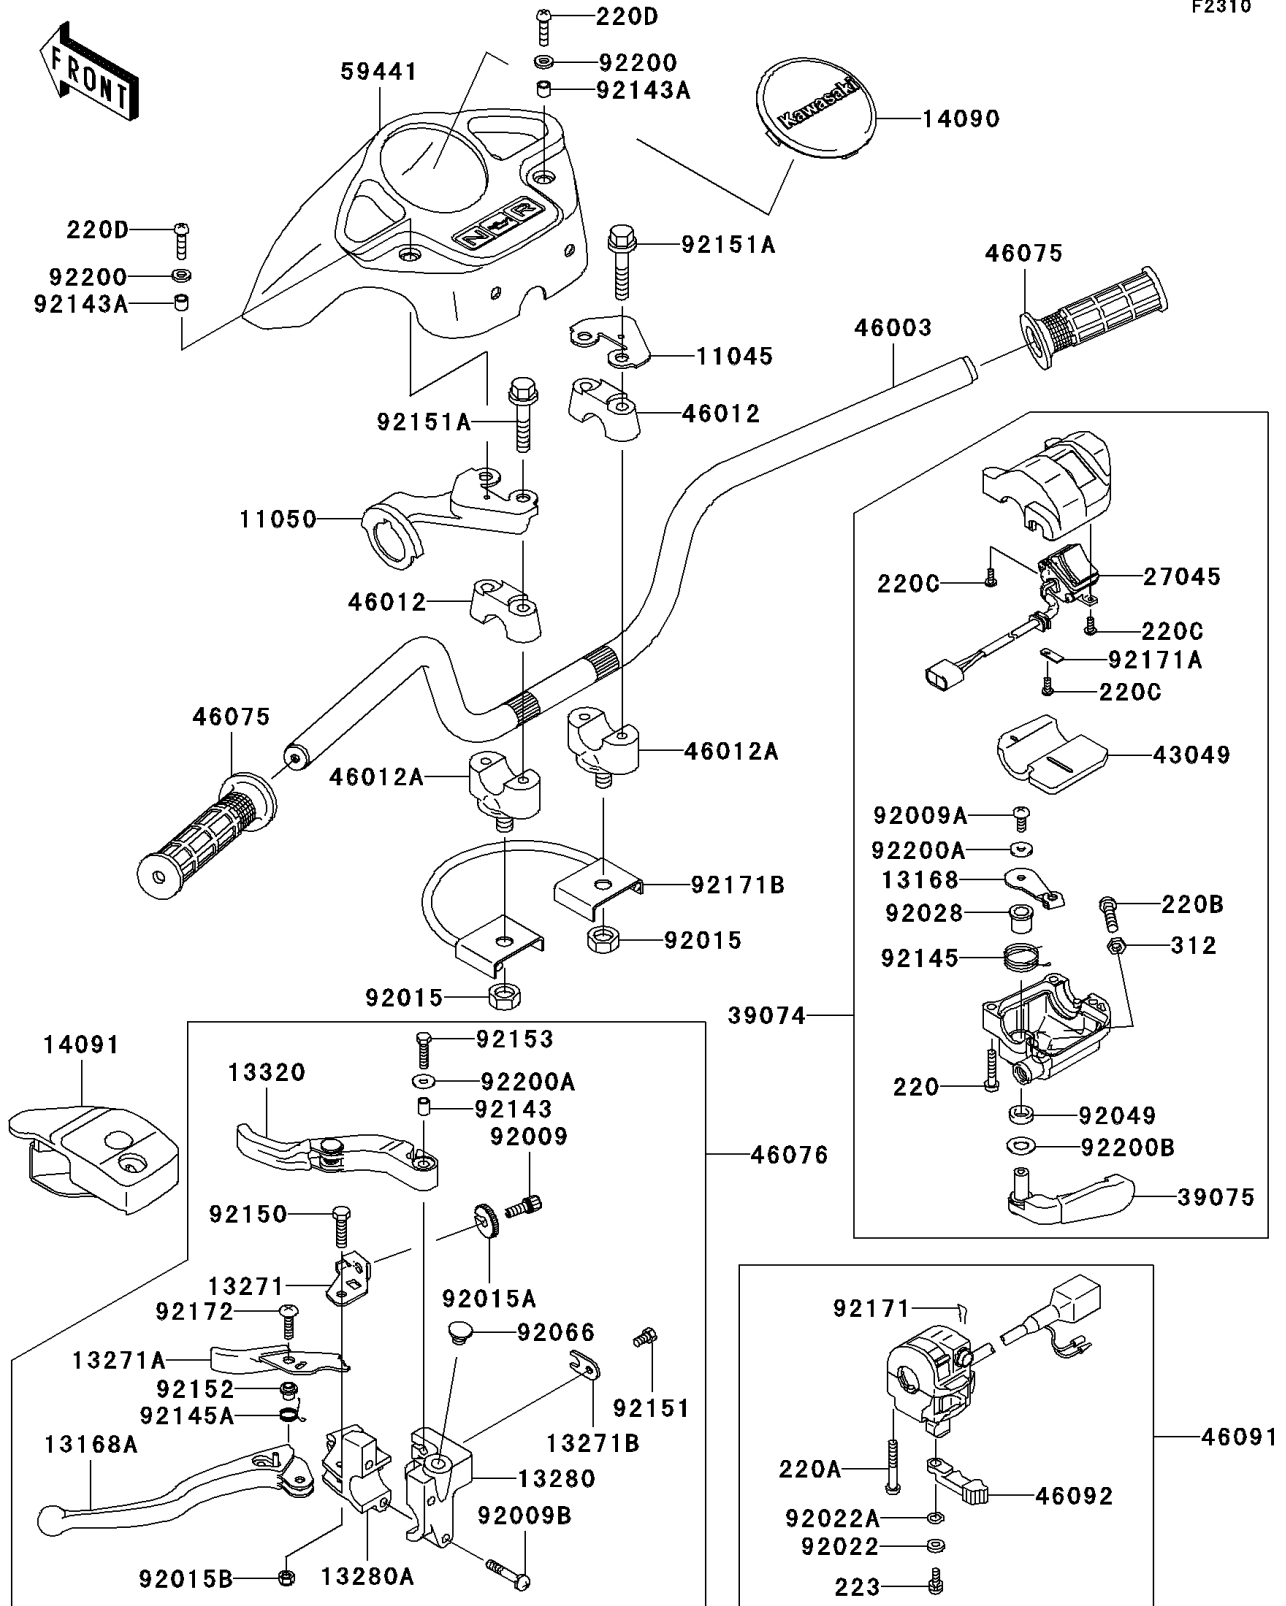

2005 Prairie 360 4X4 Hardwoods Green HD PARTS DIAGRAM

Handlebar

F2310