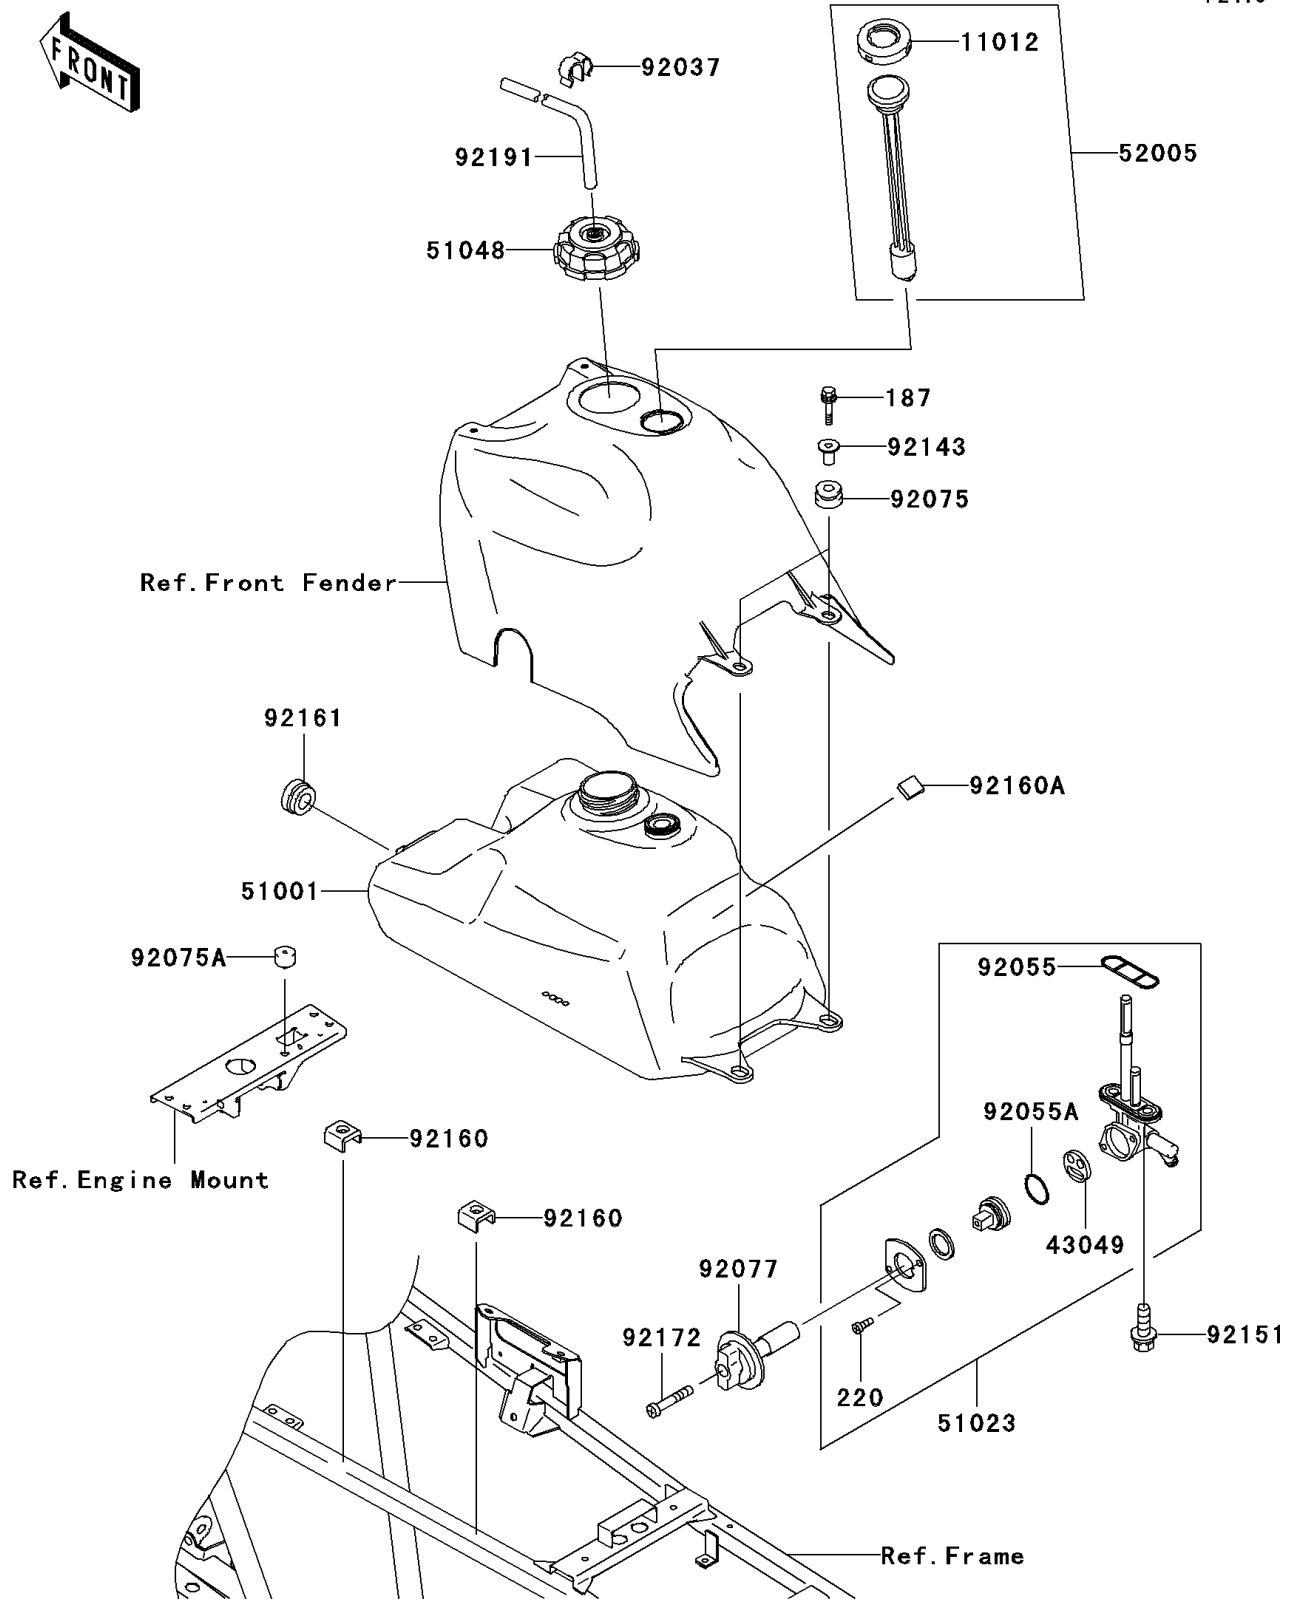

2004 Prairie 360 4X4 Hardwoods Green HD PARTS DIAGRAM

Fuel Tank

F2410

2004 Prairie 360 4X4 Hardwoods Green HD PARTS LIST

Fuel Tank

ITEM NAME	PART NUMBER	QUANTITY
BOLT-UPSET-WSP (Ref # 187)	187G0635	2
SCREW-PAN-CROS (Ref # 220)	220B0308	2
CAP,FUEL GAUGE (Ref # 11012)	11012-1627	1
PACKING,TAP VALVE (Ref # 43049)	43049-1091	1
TANK-COMP-FUEL (Ref # 51001)	51001-7502	1
TAP-ASSY,FUEL (Ref # 51023)	51023-1402	1
CAP-ASSY-TANK,FUEL (Ref # 51048)	51048-1133	1
GAUGE,FUEL (Ref # 52005)	52005-7501	1
CLAMP (Ref # 92037)	92037-1458	1
RING-O,FUEL TAP PACKING (Ref # 92055)	92055-1112	1
RING-O,TAP LEVER (Ref # 92055A)	92055-1419	1
DAMPER (Ref # 92075)	92075-1787	2
DAMPER (Ref # 92075A)	92075-1876	1
KNOB,FUEL TAP (Ref # 92077)	92077-1098	1
COLLAR,L=19.6 (Ref # 92143)	92143-1100	2
BOLT,6X14 (Ref # 92151)	92151-1198	2
DAMPER (Ref # 92160)	92160-1773	2
DAMPER,25X25 (Ref # 92160A)	92160-3864	1
DAMPER (Ref # 92161)	92161-7502	1
SCREW,4X25 (Ref # 92172)	92172-1073	1
TUBE,5X9.4X450 (Ref # 92191)	92191-1107	1