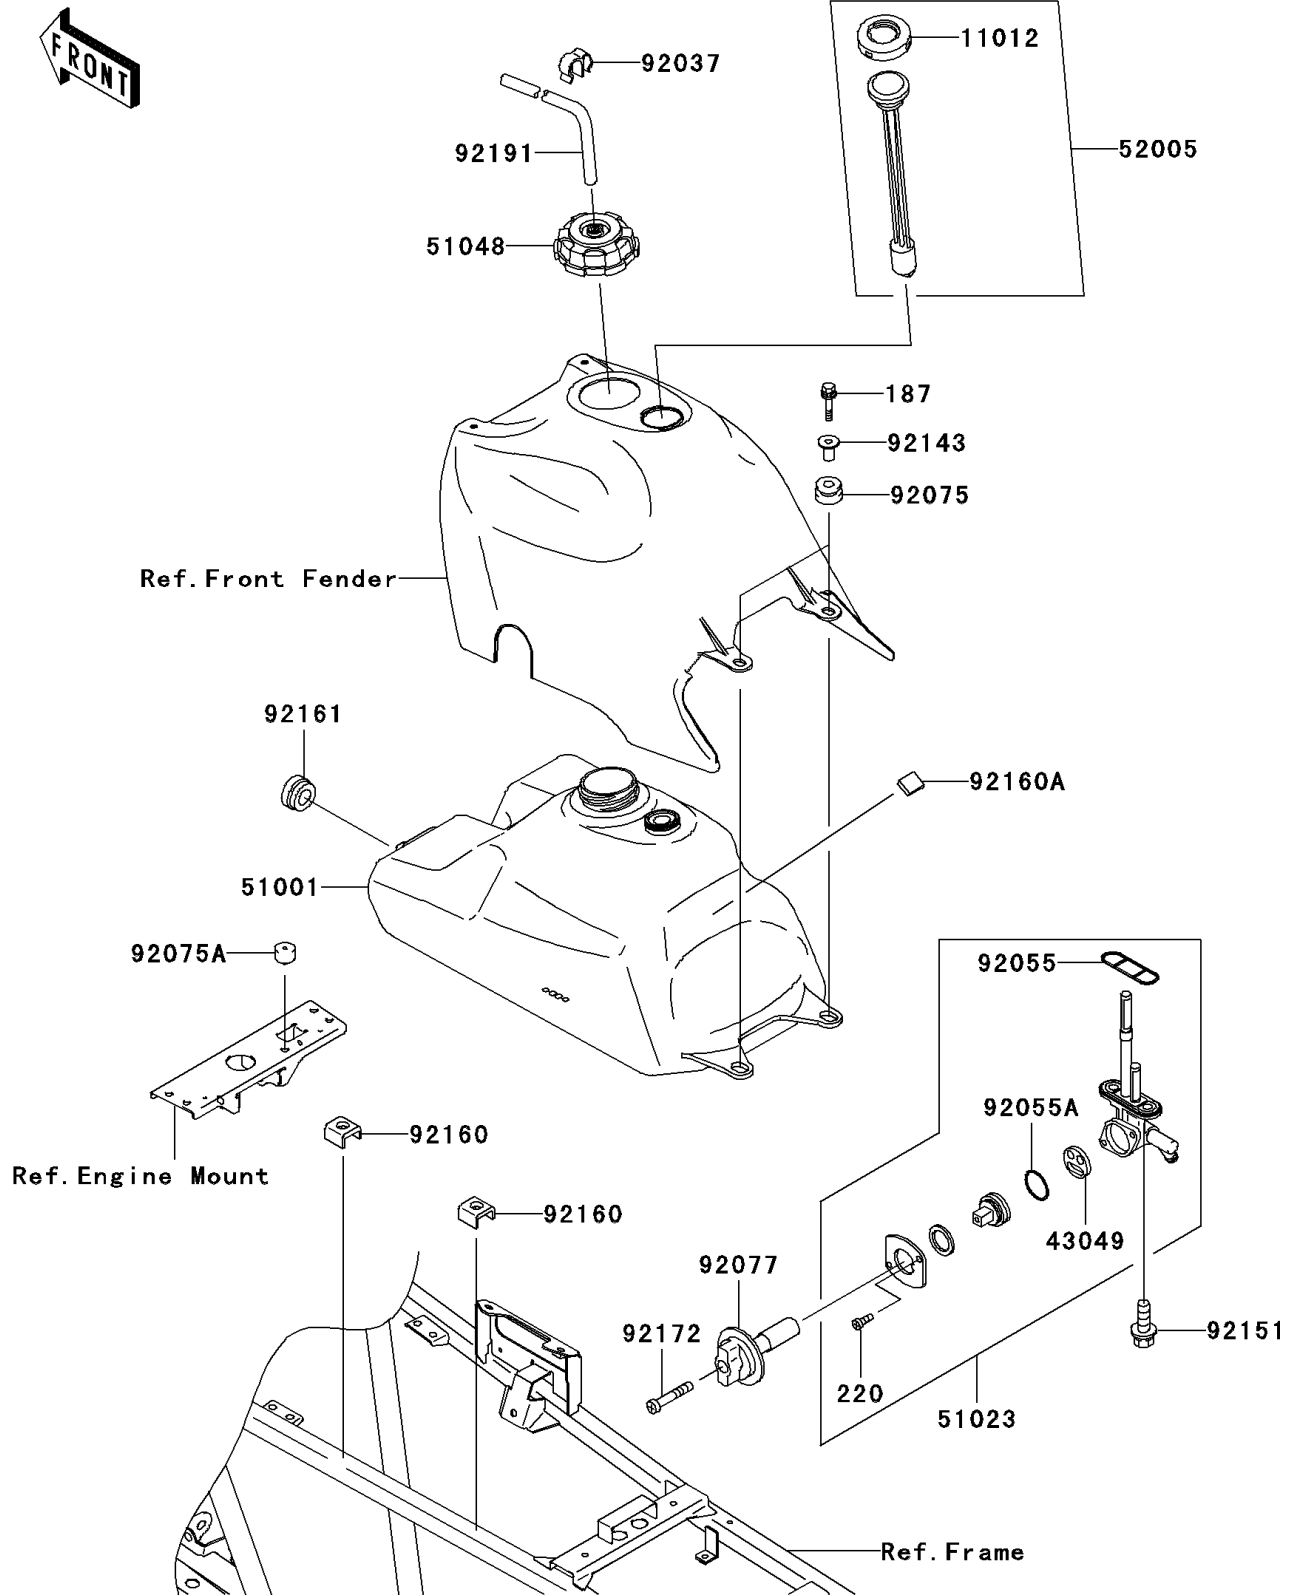

# 2005 Prairie 360 4X4 Hardwoods Green HD PARTS DIAGRAM

Fuel Tank

F2410

## 2005 Prairie 360 4X4 Hardwoods Green HD PARTS LIST

### Fuel Tank

ITEM NAME	PART NUMBER	QUANTITY
BOLT-UPSET-WSP (Ref # 187)	187G0635	2
SCREW-PAN-CROS (Ref # 220)	220B0308	2
CAP,FUEL GAUGE (Ref # 11012)	11012-1627	1
PACKING,TAP VALVE (Ref # 43049)	43049-1091	1
TANK-COMP-FUEL (Ref # 51001)	51001-7502	1
TAP-ASSY,FUEL (Ref # 51023)	51023-1402	1
CAP-ASSY-TANK,FUEL (Ref # 51048)	51048-1133	1
GAUGE,FUEL (Ref # 52005)	52005-7501	1
CLAMP (Ref # 92037)	92037-1458	1
RING-O,FUEL TAP PACKING (Ref # 92055)	92055-1112	1
RING-O,TAP LEVER (Ref # 92055A)	92055-1419	1
DAMPER (Ref # 92075)	92075-1787	2
DAMPER (Ref # 92075A)	92075-1876	1
KNOB,FUEL TAP (Ref # 92077)	92077-1098	1
COLLAR,L=19.6 (Ref # 92143)	92143-1100	2
BOLT,6X14 (Ref # 92151)	92151-1198	2
DAMPER (Ref # 92160)	92160-1773	2
DAMPER,25X25 (Ref # 92160A)	92160-3864	1
DAMPER (Ref # 92161)	92161-7502	1
SCREW,4X25 (Ref # 92172)	92172-1073	1
TUBE,5X9.4X450 (Ref # 92191)	92191-1107	1