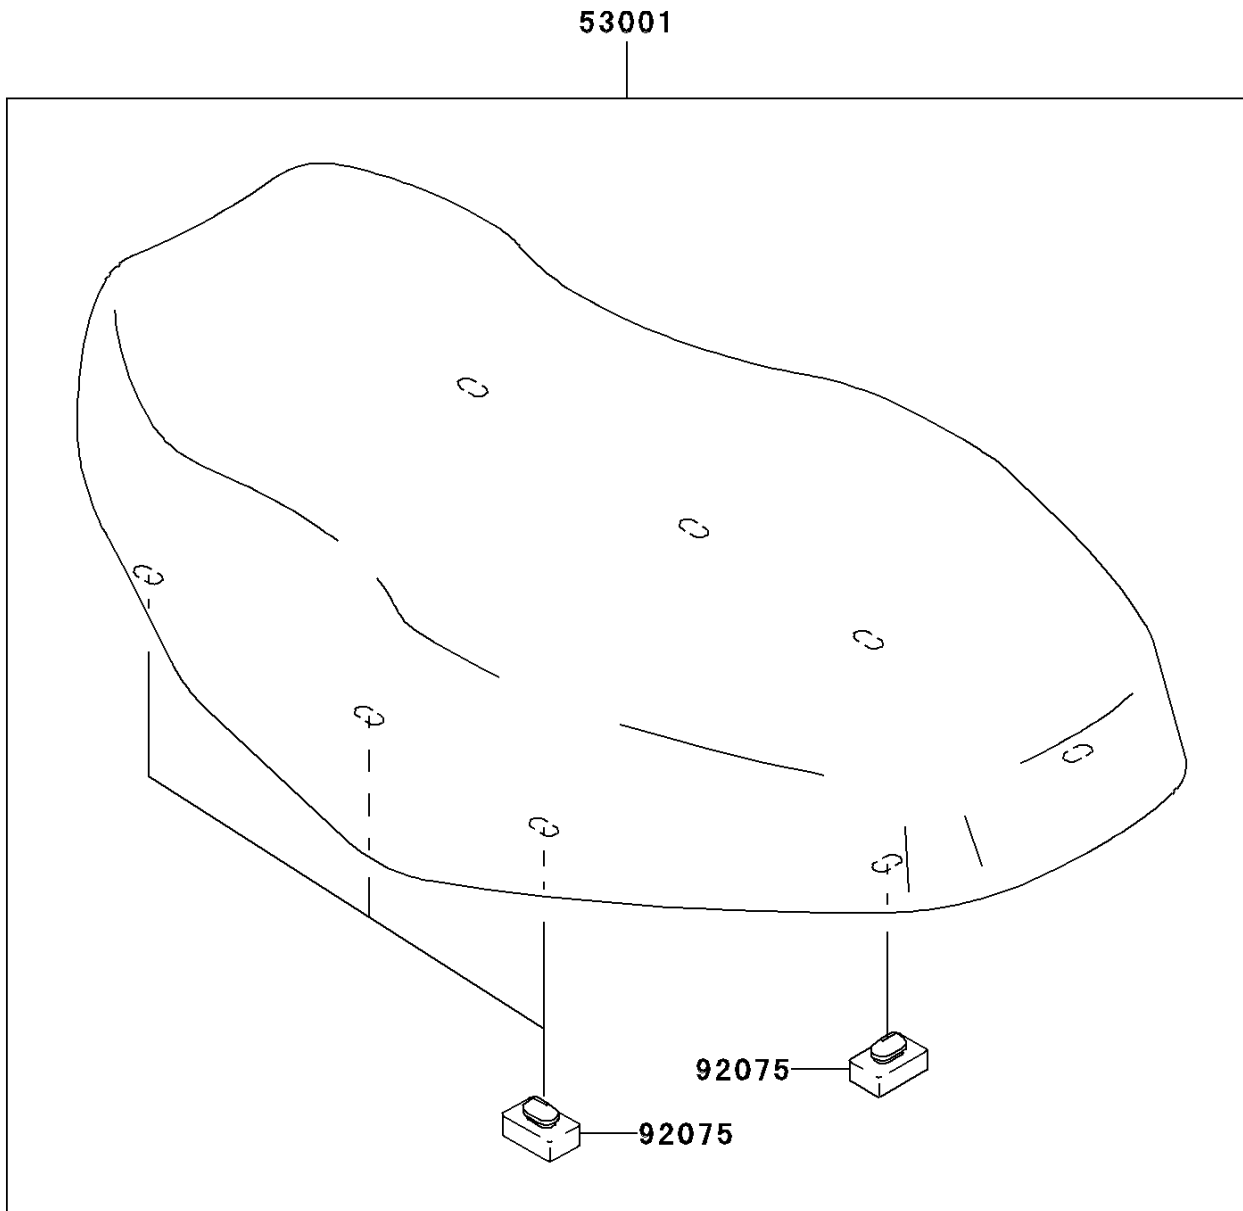

# 2005 Prairie 360 4X4 Hardwoods Green HD PARTS DIAGRAM

Seat

F2510

## 2005 Prairie 360 4X4 Hardwoods Green HD PARTS LIST

### Seat

ITEM NAME	PART NUMBER	QUANTITY
SEAT-ASSY,S.M.BROWN (Ref # 53001)	53001-7502-MB	1
DAMPER (Ref # 92075)	92075-099	8