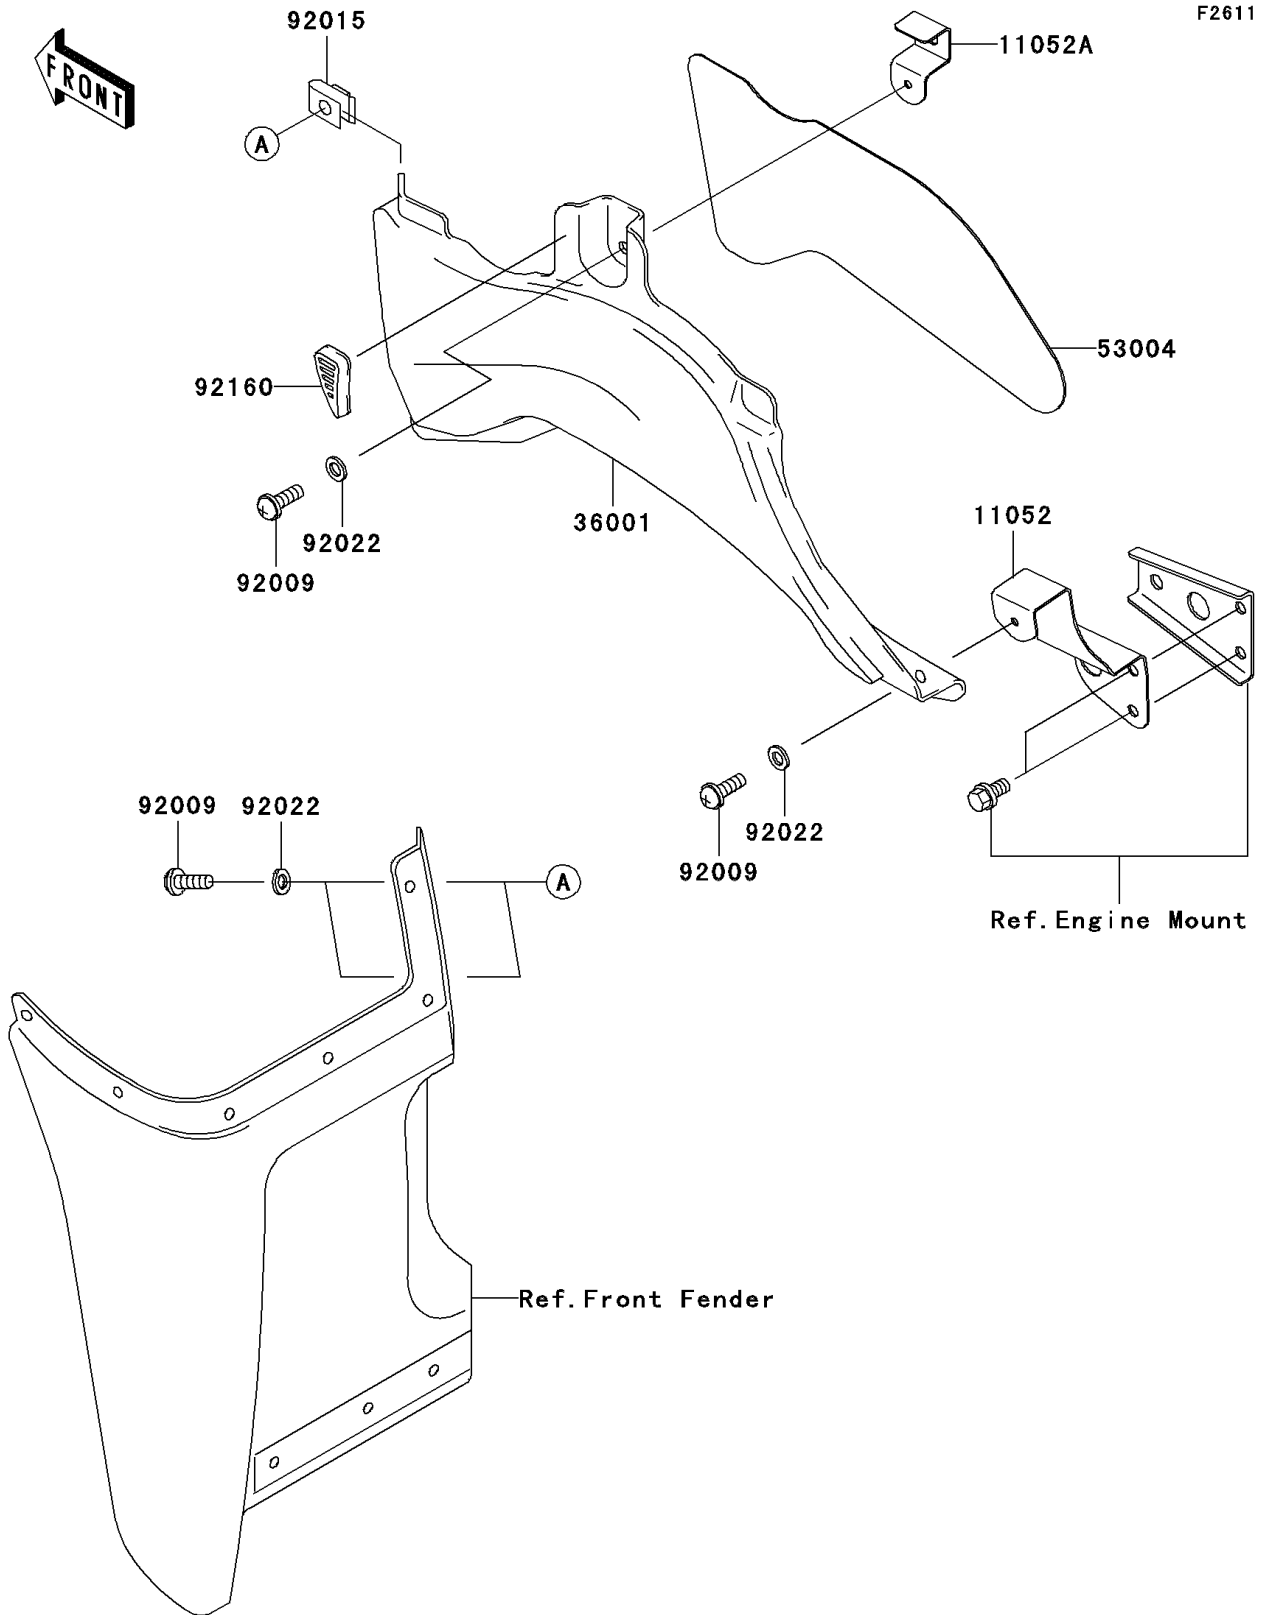

2003 Prairie 360 4X4 Advantage Classic PARTS DIAGRAM

Side Covers

2003 Prairie 360 4X4 Advantage Classic PARTS LIST

Side Covers

ITEM NAME	PART NUMBER	QUANTITY
BRACKET,EXHAUST PIPE COVER,LWR (Ref # 11052)	11052-1807	1
BRACKET,EXHAUST PIPE COVER,UPP (Ref # 11052A)	11052-1810	1
COVER-SIDE,EXHAUST PIPE (Ref # 36001)	36001-1678	1
MAT,EXHAUST PIPE COVER (Ref # 53004)	53004-1175	1
SCREW,6X16 (Ref # 92009)	92009-1621	4
NUT (Ref # 92015)	92015-1248	2
WASHER,6.5X20X1.6,BLACK (Ref # 92022)	92022-1346	4
DAMPER (Ref # 92160)	92160-1946	1