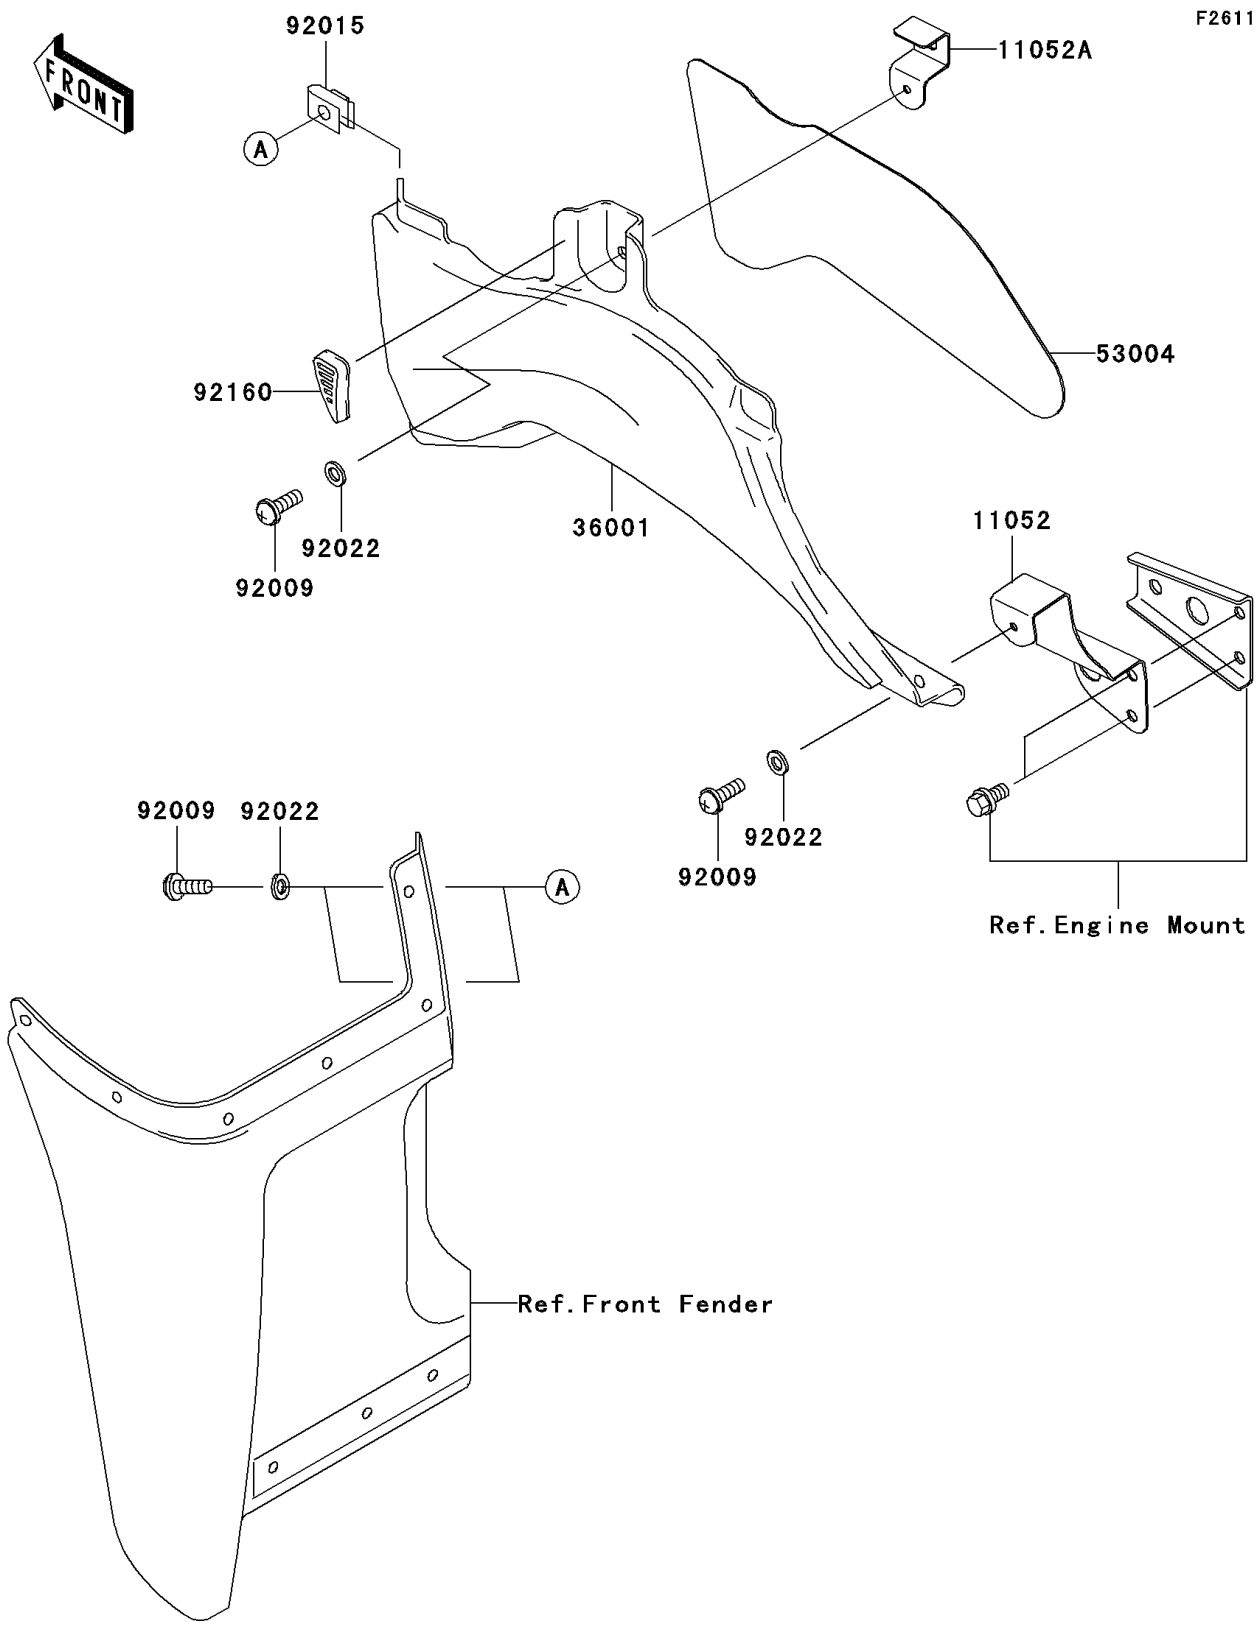

2004 Prairie 360 4X4 Hardwoods Green HD PARTS DIAGRAM

Side Covers

2004 Prairie 360 4X4 Hardwoods Green HD PARTS LIST

Side Covers

ITEM NAME	PART NUMBER	QUANTITY
BRACKET,EXHAUST PIPE COVER,LWR (Ref # 11052)	11052-1807	1
BRACKET,EXHAUST PIPE COVER,UPP (Ref # 11052A)	11052-1810	1
COVER-SIDE,EXHAUST PIPE (Ref # 36001)	36001-1678	1
MAT,EXHAUST PIPE COVER (Ref # 53004)	53004-1175	1
SCREW,6X16 (Ref # 92009)	92009-1621	4
NUT (Ref # 92015)	92015-1248	2
WASHER,6.5X20X1.6,BLACK (Ref # 92022)	92022-1346	4
DAMPER (Ref # 92160)	92160-1946	1