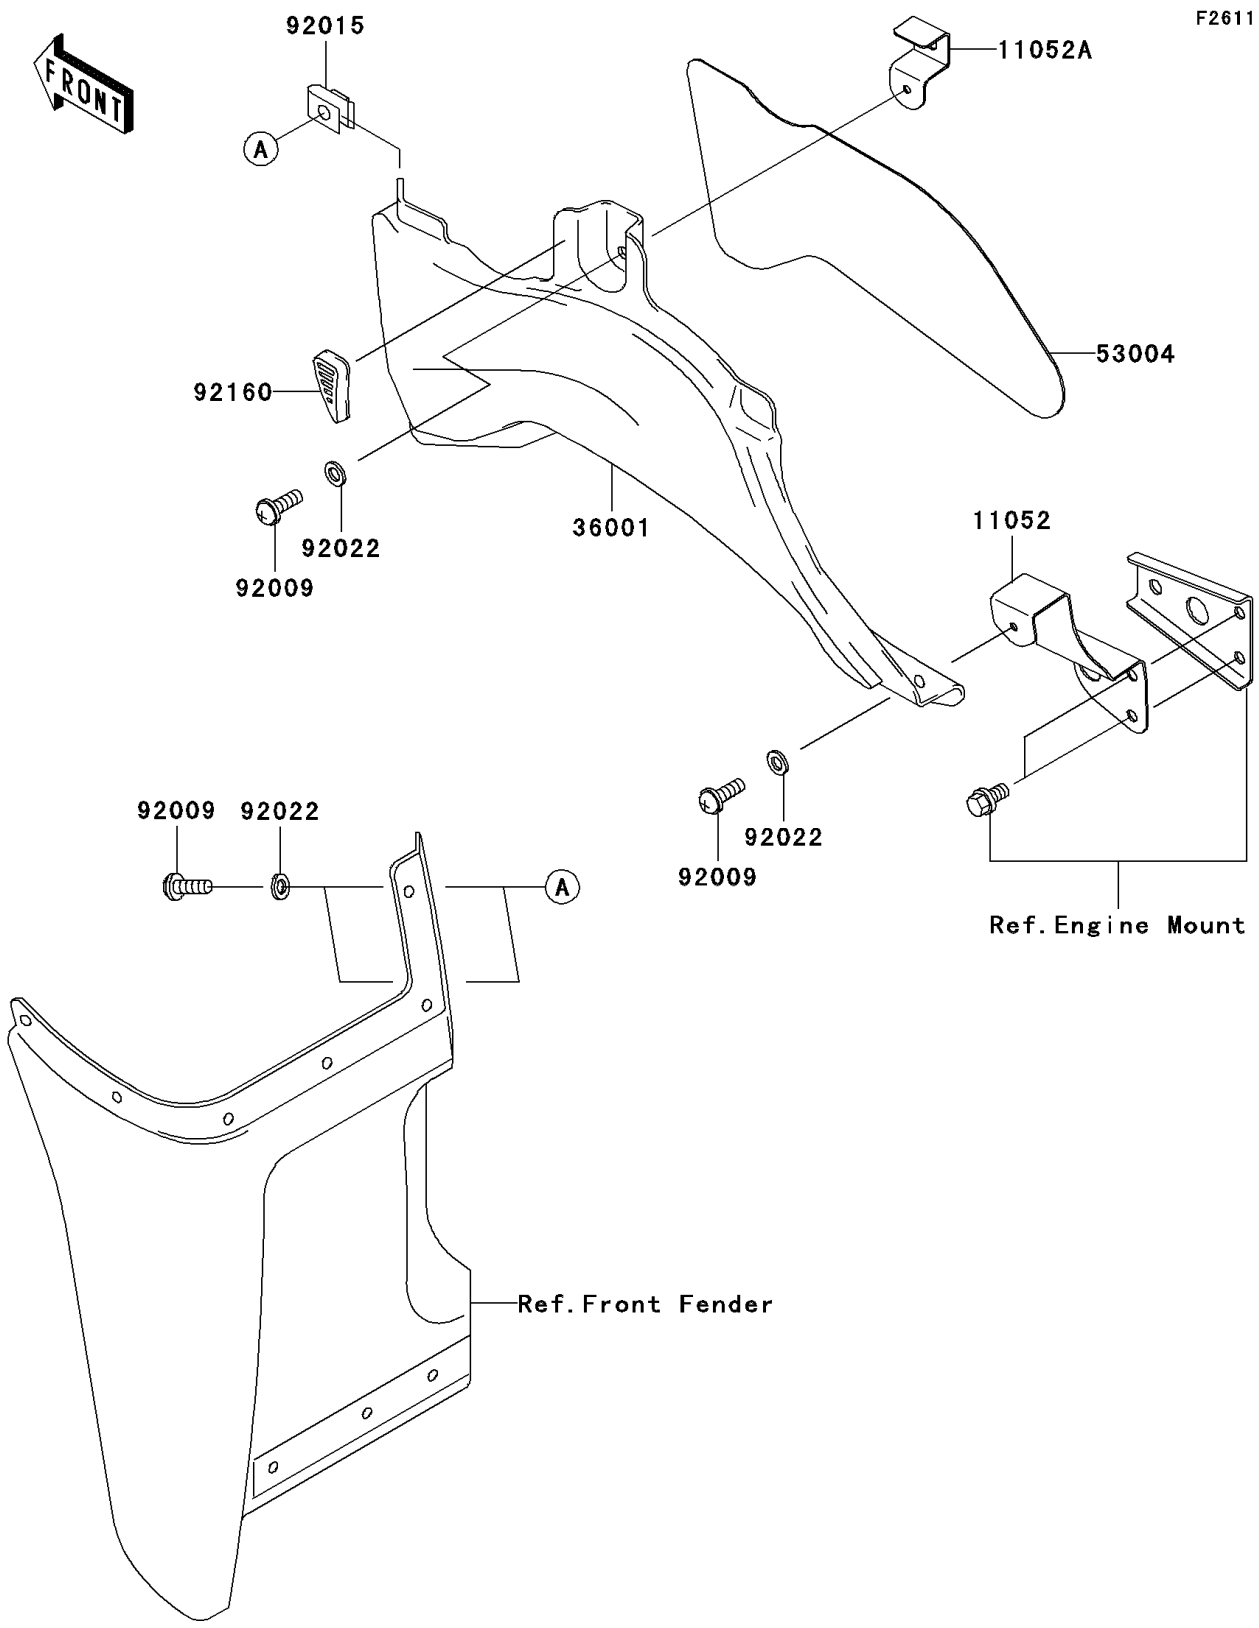

2005 Prairie 360 4X4 Hardwoods Green HD PARTS DIAGRAM

Side Covers

2005 Prairie 360 4X4 Hardwoods Green HD PARTS LIST

Side Covers

ITEM NAME	PART NUMBER	QUANTITY
BRACKET,EXHAUST PIPE COVER,LWR (Ref # 11052)	11052-1807	1
BRACKET,EXHAUST PIPE COVER,UPP (Ref # 11052A)	11052-1810	1
COVER-SIDE,EXHAUST PIPE (Ref # 36001)	36001-1678	1
MAT,EXHAUST PIPE COVER (Ref # 53004)	53004-1175	1
SCREW,6X16 (Ref # 92009)	92009-1621	4
NUT (Ref # 92015)	92015-1248	2
WASHER,6.5X20X1.6,BLACK (Ref # 92022)	92022-1346	4
DAMPER (Ref # 92160)	92160-1946	1