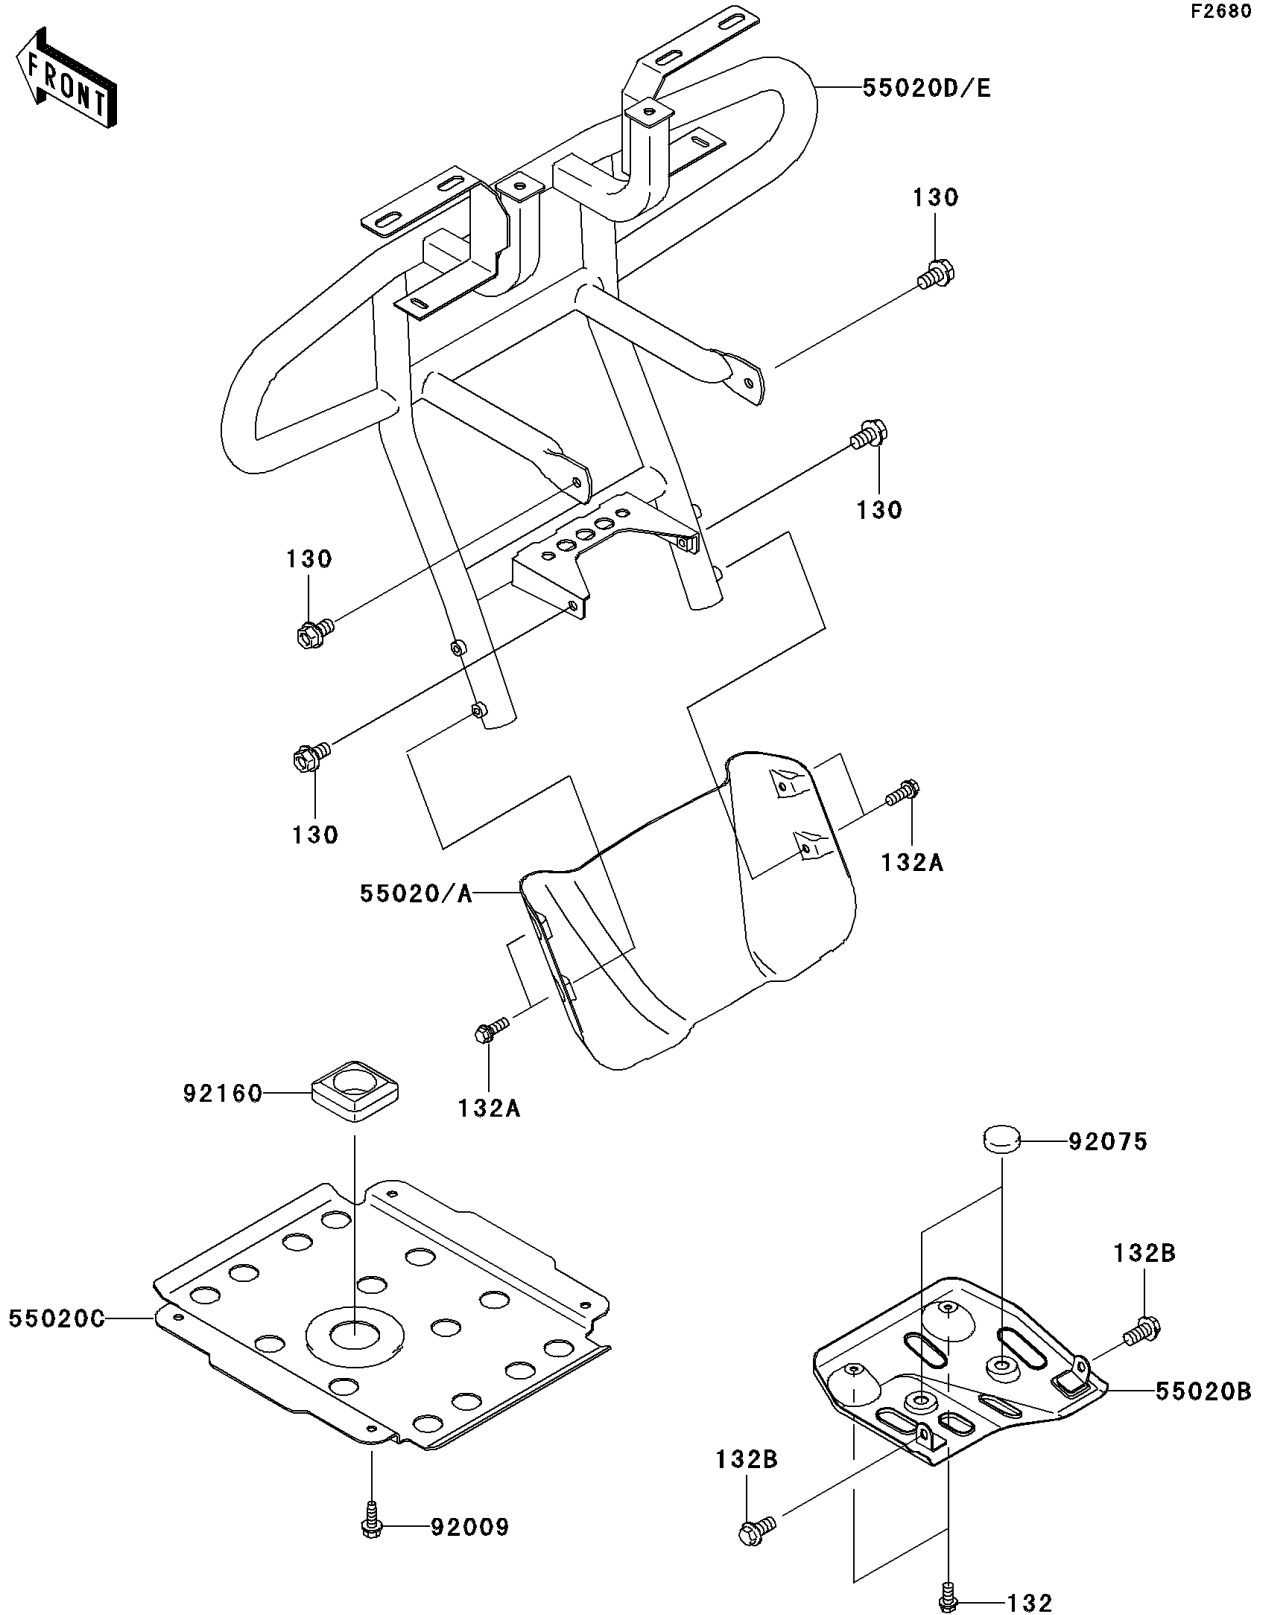

2003 Prairie 360 4X4 Advantage Classic PARTS DIAGRAM

Guard(s)

F2680

2003 Prairie 360 4X4 Advantage Classic PARTS LIST

Guard(s)

ITEM NAME	PART NUMBER	QUANTITY
BOLT-FLANGED,8X14 (Ref # 130)	130J0814	4
BOLT-FLANGED-SMALL (Ref # 132)	132J0612	2
BOLT-FLANGED-SMALL (Ref # 132A)	132J0616	4
BOLT-FLANGED-SMALL,8X16 (Ref # 132B)	132J0816	2
GUARD,SKID,FR,S.GOLD (Ref # 55020)	55020-1649-UF	1
GUARD,SWING ARM (Ref # 55020B)	55020-1756	1
GUARD,ENGINE (Ref # 55020C)	55020-1789	1
GUARD,FR,S.GOLD (Ref # 55020D)	55020-7504-UF	1
SCREW,TAPPING,6.35X15.5 (Ref # 92009)	92009-7501	4
DAMPER (Ref # 92075)	92075-157	2
DAMPER (Ref # 92160)	92160-1772	1