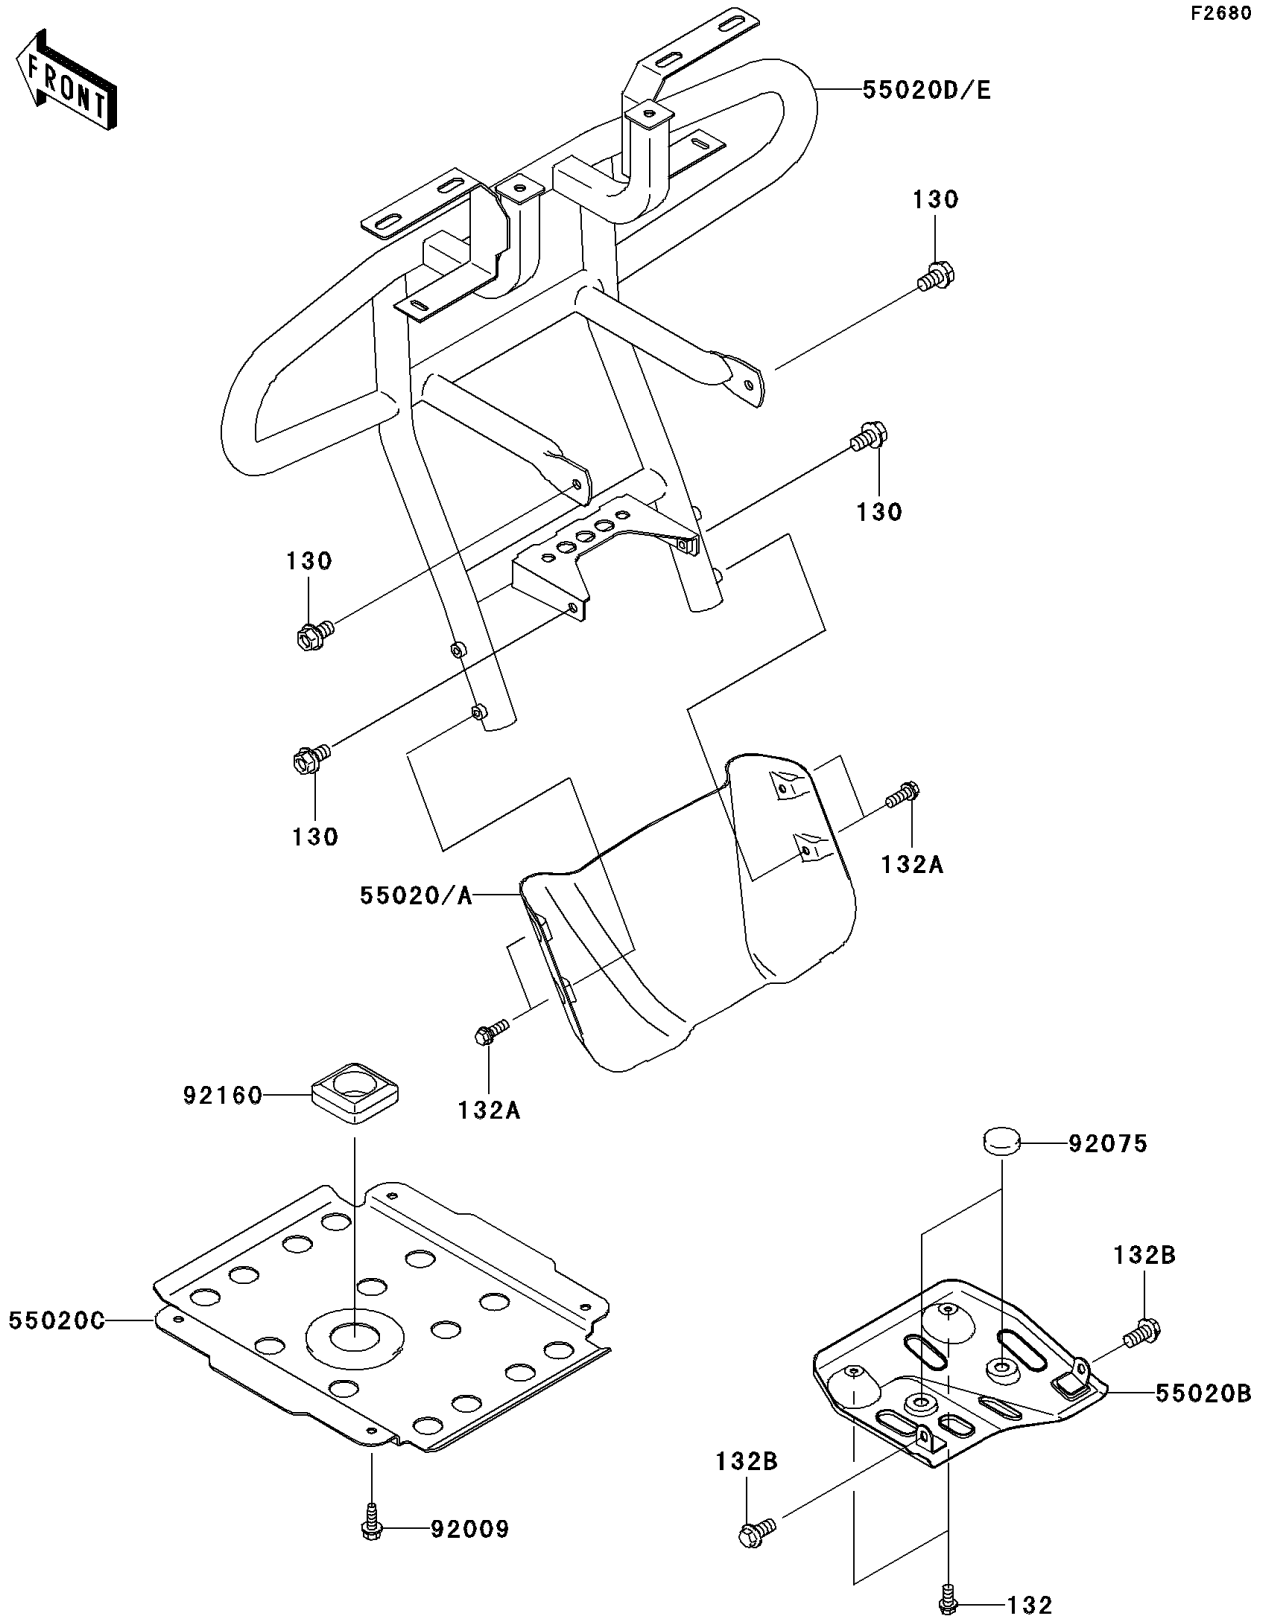

2004 Prairie 360 4X4 Hardwoods Green HD PARTS DIAGRAM

Guard(s)

F2680

2004 Prairie 360 4X4 Hardwoods Green HD PARTS LIST

Guard(s)

ITEM NAME	PART NUMBER	QUANTITY
BOLT-FLANGED,8X14 (Ref # 130)	130J0814	4
BOLT-FLANGED-SMALL (Ref # 132)	132J0612	2
BOLT-FLANGED-SMALL (Ref # 132A)	132J0616	4
BOLT-FLANGED-SMALL,8X16 (Ref # 132B)	132J0816	2
GUARD,SKID,FR,S.GOLD (Ref # 55020)	55020-1649-UF	1
GUARD,SWING ARM (Ref # 55020B)	55020-1756	1
GUARD,ENGINE (Ref # 55020C)	55020-1789	1
GUARD,FR,S.GOLD (Ref # 55020D)	55020-7504-UF	1
SCREW,TAPPING,6.35X15.5 (Ref # 92009)	92009-7501	4
DAMPER (Ref # 92075)	92075-157	2
DAMPER (Ref # 92160)	92160-1772	1