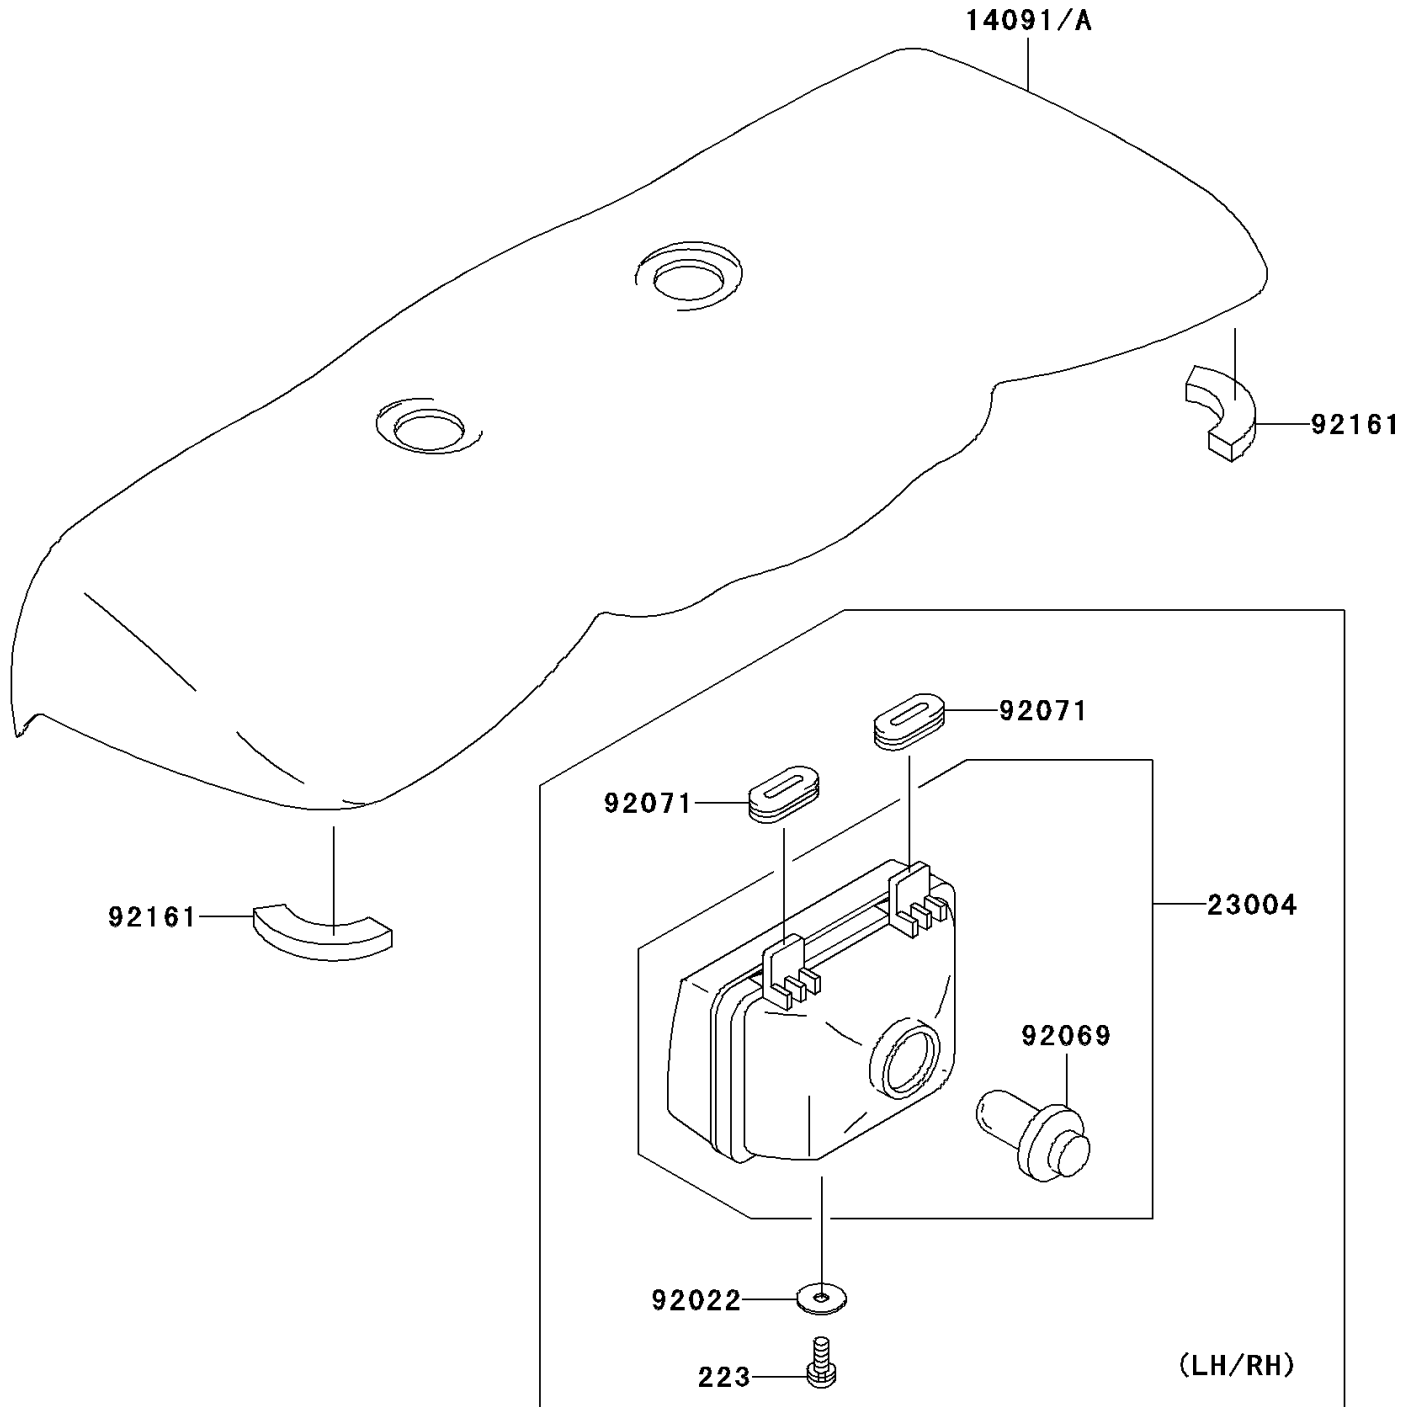

2003 Prairie 360 4X4 Advantage Classic PARTS DIAGRAM

Headlight(s)

F2710

2003 Prairie 360 4X4 Advantage Classic PARTS LIST

Headlight(s)

ITEM NAME	PART NUMBER	QUANTITY
SCREW-PAN-WS-CROS (Ref # 223)	223B0414	2
COVER,HEAD LAMP,CAMOUFLAGE (Ref # 14091)	14091-0008-370	1
LAMP-HEAD (Ref # 23004)	23004-7501	2
WASHER,4.5X16X1 (Ref # 92022)	92022-1950	2
BULB,12V 30/30W (Ref # 92069)	92069-7501	2
GROMMET (Ref # 92071)	92071-7501	4
DAMPER (Ref # 92161)	92161-7506	2