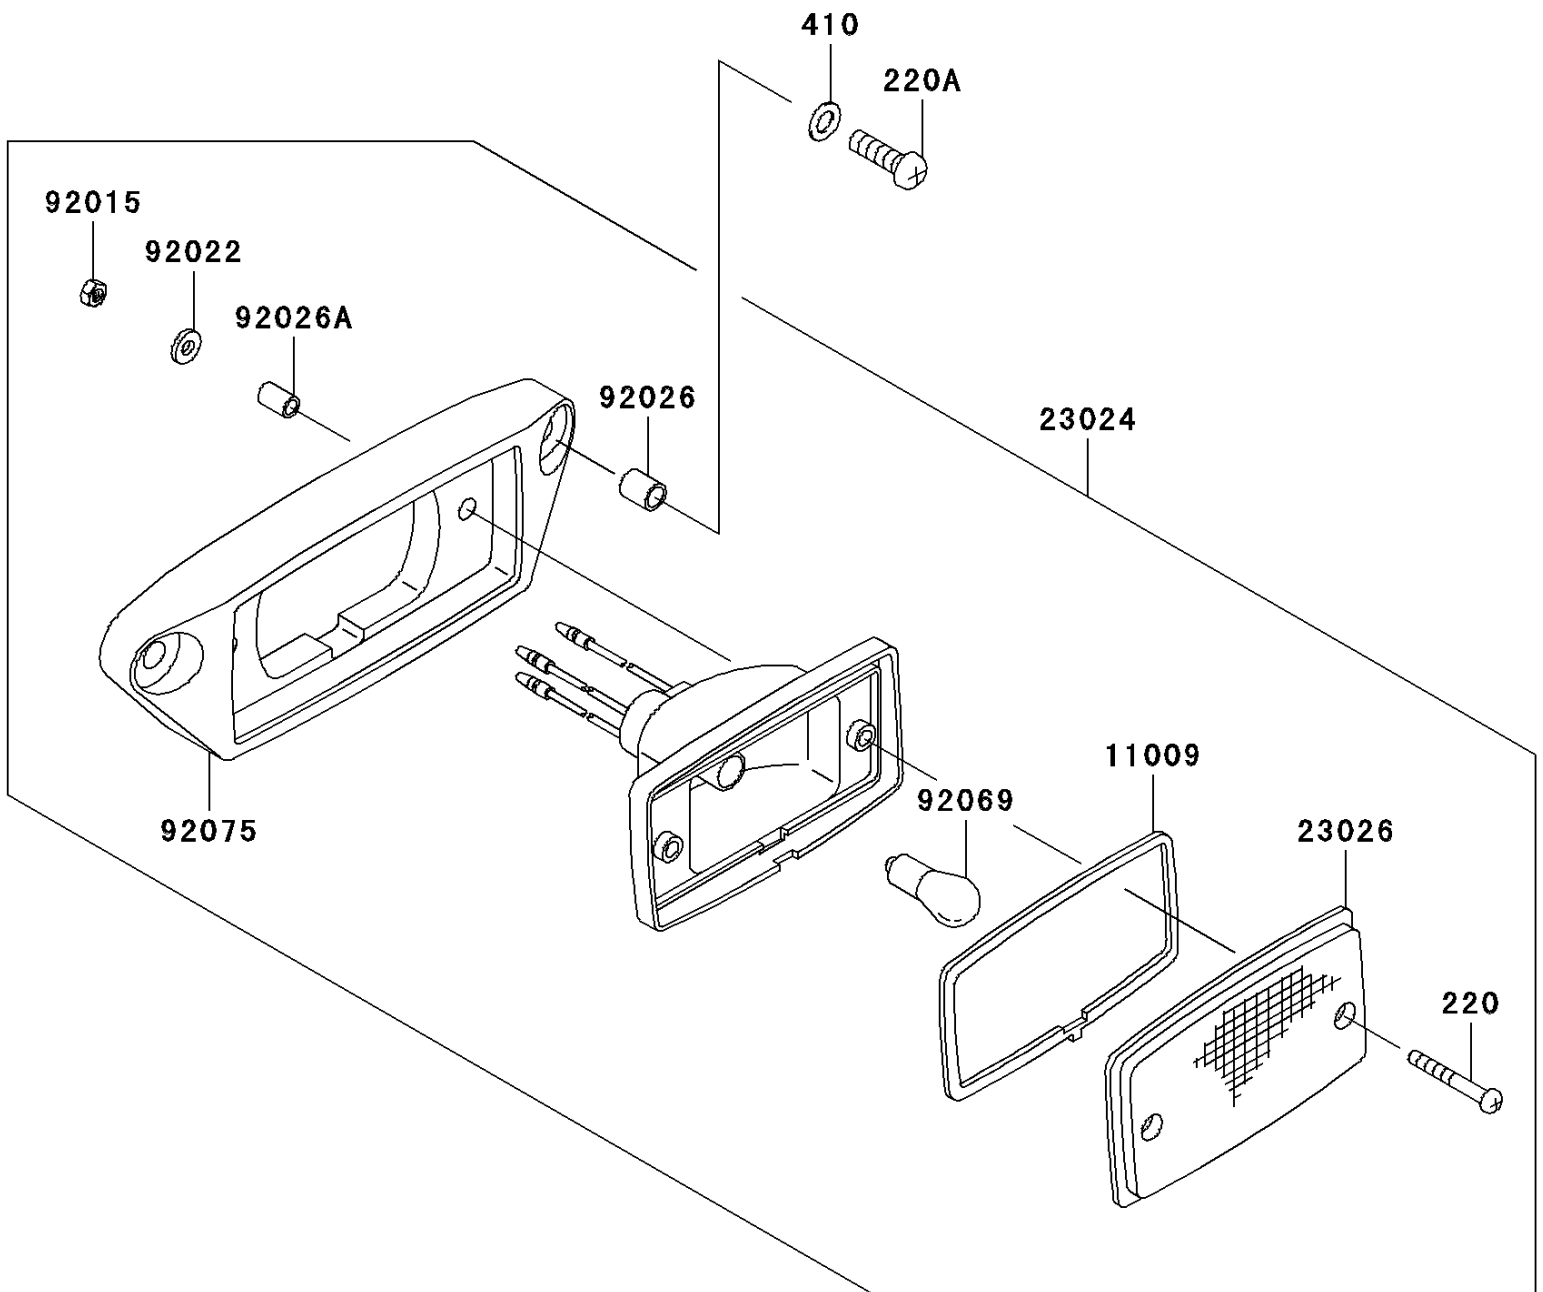

2003 Prairie 360 4X4 Advantage Classic PARTS DIAGRAM

Taillight(s)(-JKBVFHC1 3B503074)

F2720

2003 Prairie 360 4X4 Advantage Classic PARTS LIST

Taillight(s)(-JKBVFHC1 3B503074)

ITEM NAME	PART NUMBER	QUANTITY
SCREW-PAN-CROS (Ref # 220)	220C0430	2
SCREW-PAN-CROSS (Ref # 220A)	220F0620	2
WASHER-PLAIN-SMALL,6MM,BLACK (Ref # 410)	410F0600	2
GASKET,TAIL LAMP (Ref # 11009)	11009-4004	1
LAMP-ASSY-TAIL (Ref # 23024)	23024-7501	1
LENS,TAIL LAMP (Ref # 23026)	23026-1239	1
NUT,4MM (Ref # 92015)	92015-1550	2
WASHER,PLAIN,4MM (Ref # 92022)	92022-1762	2
SPACER,6.3X8.3X10 (Ref # 92026)	92026-1260	2
SPACER,4.5X6.5X10 (Ref # 92026A)	92026-1261	2
BULB,12V 18/5W (Ref # 92069)	92069-1089	1
DAMPER,TAIL LAMP (Ref # 92075)	92075-1782	1